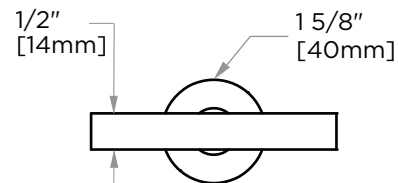

SPECIAL FINISHES AVAILABLE: 26 options available.
Please see our website for full list samples