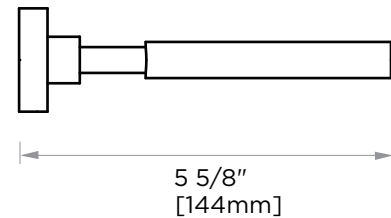

WARRANTY:

Lifetime Limited (Residential Use)
One Year (Commercial Use)

NOTE: Dimensions and specifications are subject to change without notice.