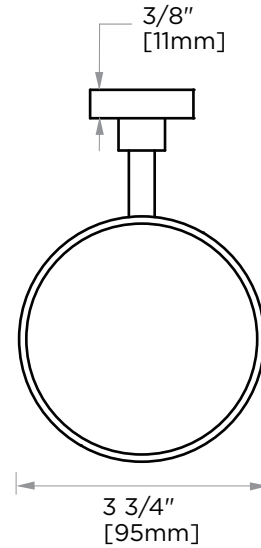

OSLO COLLECTION
TOILET BRUSH HOLDER
144610

PRODUCT NAME: TOILET BRUSH HOLDER

PRODUCT CODE: 144610

MATERIAL: All-brass construction

KEY FEATURES: Contemporary design.
Round minimalist look.

STOCKED FINISHES:

NOTE: Dimensions and specifications are subject to change without notice.