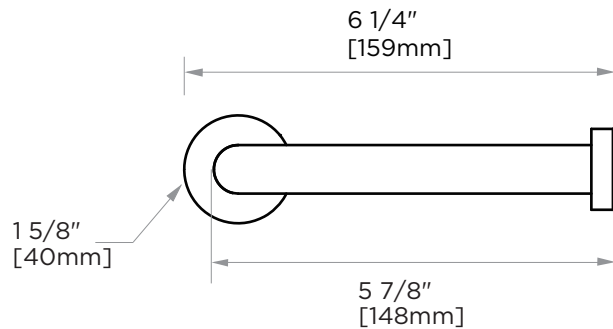

OSLO COLLECTION
SOLID BACK
TISSUE HOLDER
144151SB

PRODUCT NAME: SOLID BACK
TISSUE HOLDER

PRODUCT CODE: 144151SB

MATERIAL: All-brass construction

KEY FEATURES: Contemporary design.
Round minimalist look.

STOCKED FINISHES:

NOTE: Dimensions and specifications are subject to change without notice.