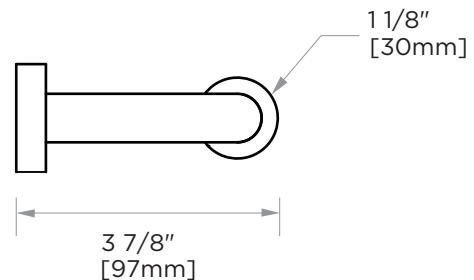

OSLO COLLECTION
SOLID BACK
TISSUE HOLDER
144151SB

PRODUCT NAME: SOLID BACK
TISSUE HOLDER

PRODUCT CODE: 144151SB

MATERIAL: All-brass construction

KEY FEATURES: Contemporary design.
Round minimalist look.

STOCKED FINISHES:

NOTE: Dimensions and specifications are subject to change without notice.