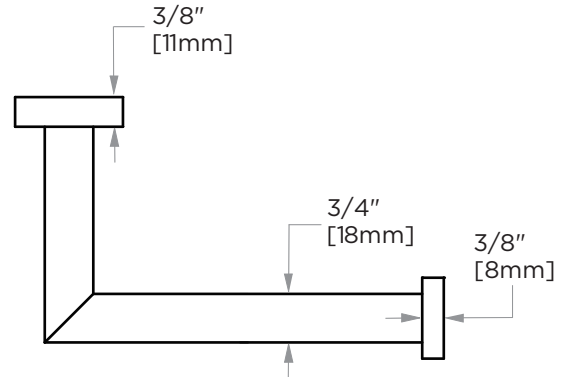

OSLO COLLECTION
SOLID BACK
TISSUE HOLDER
144151SB

PRODUCT NAME: SOLID BACK
TISSUE HOLDER

PRODUCT CODE: 144151SB

MATERIAL: All-brass construction

KEY FEATURES: Contemporary design.
Round minimalist look.

STOCKED FINISHES:

NOTE: Dimensions and specifications are subject to change without notice.