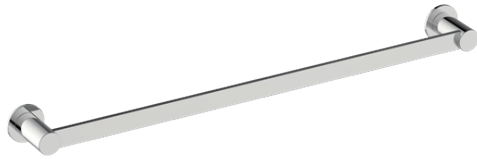

INCLUDES ROSETTE : 40X4MM

PORTO COLLECTION TOWEL BAR 12"

137120

Without Rosette

With Rosette

PRODUCT NAME: PORTO TOWEL BAR 12'

PRODUCT CODE: 137120

MATERIAL: All-brass construction

KEY FEATURES: Contemporary design.
Round and linear geometries.
Sleek modern aesthetic.

STOCKED FINISHES:

- Polished Chrome (99)
- Brushed Nickel (81)
- Polished Nickel (68)
- Matte Black (48)

SPECIAL FINISHES AVAILABLE: 26 options available.
Please see our website for full list of samples

WARRANTY:

Lifetime Limited (Residential Use)
One Year (Commercial Use)

NOTE: Dimensions and specifications are subject to change without notice.

PORTO COLLECTION

Large Round Rosette
137RDLG 48X10mm

Small Square Rosette
277SQSM 40X4mm

Large Square Rosette
277SQLG 45X12mm

NOTE: Dimensions and specifications are subject to change without notice.