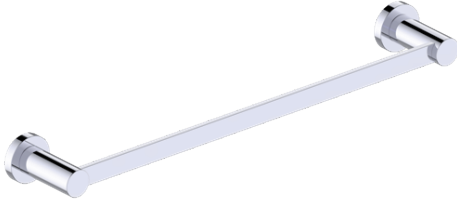

INCLUDES ROSETTE : 40X4MM

PORTO COLLECTION TOWEL BAR 12"

137120

Without Rosette

With Rosette

PRODUCT NAME: PORTO TOWEL BAR 12'

PRODUCT CODE: 137120

MATERIAL: All-brass construction

KEY FEATURES: Contemporary design.
Round and linear geometries.
Sleek modern aesthetic.

STOCKED FINISHES:

- Polished Chrome (99)
- Brushed Nickel (81)
- Polished Nickel (68)
- Matte Black (48)

SPECIAL FINISHES AVAILABLE: 26 options available.
Please see our website for full list of samples

WARRANTY:

Lifetime Limited (Residential Use)
One Year (Commercial Use)

NOTE: Dimensions and specifications are subject to change without notice.

PORTO COLLECTION

Large Round Rosette
137RDLG 48X10mm

Small Square Rosette
277SQSM 40X4mm

Large Square Rosette
277SQLG 45X12mm

NOTE: Dimensions and specifications are subject to change without notice.