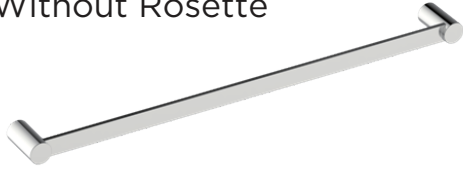

INCLUDES ROSETTE : 40X4MM

PORTO COLLECTION TOWEL BAR 12"

137120

Without Rosette

With Rosette

PRODUCT NAME: PORTO TOWEL BAR 12'

PRODUCT CODE: 137120

MATERIAL: All-brass construction

KEY FEATURES: Contemporary design.
Round and linear geometries.
Sleek modern aesthetic.

STOCKED FINISHES:

- Polished Chrome (99)
- Brushed Nickel (81)
- Polished Nickel (68)
- Matte Black (48)

SPECIAL FINISHES AVAILABLE: 26 options available.
Please see our website for full list of samples

WARRANTY:

Lifetime Limited (Residential Use)
One Year (Commercial Use)

NOTE: Dimensions and specifications are subject to change without notice.

PORTO COLLECTION

Large Round Rosette
137RDLG 48X10mm

Small Square Rosette
277SQSM 40X4mm

Large Square Rosette
277SQLG 45X12mm

NOTE: Dimensions and specifications are subject to change without notice.