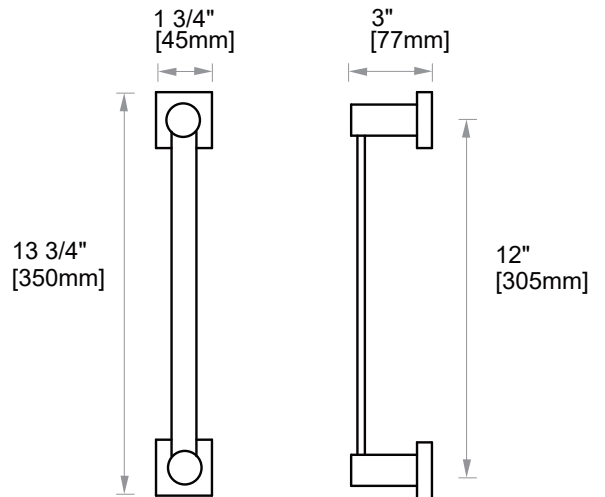

INCLUDES ROSETTE : 40X4MM

PORTO COLLECTION TOWEL BAR 12"

137120

Without Rosette

With Rosette

PRODUCT NAME: PORTO TOWEL BAR 12'

PRODUCT CODE: 137120

MATERIAL: All-brass construction

WARRANTY:

Lifetime Limited (Residential Use)
One Year (Commercial Use)

NOTE: Dimensions and specifications are subject to change without notice.

PORTO COLLECTION

Large Round Rosette
137RDLG 48X10mm

Small Square Rosette
277SQSM 40X4mm

Large Square Rosette
277SQLG 45X12mm

NOTE: Dimensions and specifications are subject to change without notice.