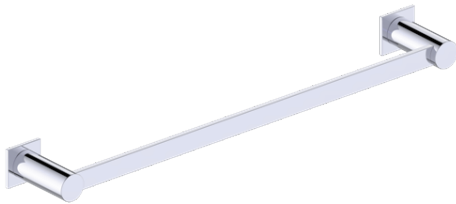

INCLUDES ROSETTE : 40X4MM

PORTO COLLECTION TOWEL BAR 12"

137120

Without Rosette

With Rosette

PRODUCT NAME: PORTO TOWEL BAR 12'

PRODUCT CODE: 137120

MATERIAL: All-brass construction

KEY FEATURES: Contemporary design.
Round and linear geometries.
Sleek modern aesthetic.

STOCKED FINISHES:

- Polished Chrome (99)
- Brushed Nickel (81)
- Polished Nickel (68)
- Matte Black (48)

SPECIAL FINISHES AVAILABLE: 26 options available.
Please see our website for full list of samples

WARRANTY:

Lifetime Limited (Residential Use)
One Year (Commercial Use)

NOTE: Dimensions and specifications are subject to change without notice.

PORTO COLLECTION

Large Round Rosette
137RDLG 48X10mm

Small Square Rosette
277SQSM 40X4mm

Large Square Rosette
277SQLG 45X12mm

NOTE: Dimensions and specifications are subject to change without notice.