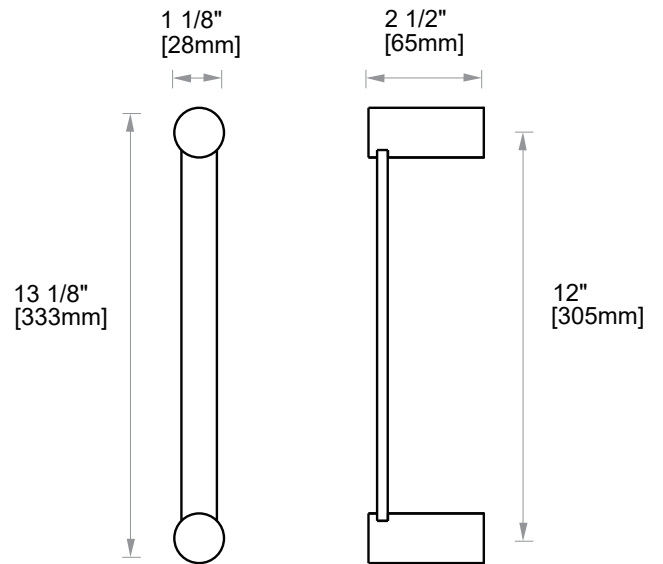

INCLUDES ROSETTE : 40X4MM

PORTO COLLECTION TOWEL BAR 12"

137120

Without Rosette

With Rosette

PRODUCT NAME: PORTO TOWEL BAR 12'

PRODUCT CODE: 137120

MATERIAL: All-brass construction

WARRANTY:

Lifetime Limited (Residential Use)
One Year (Commercial Use)

NOTE: Dimensions and specifications are subject to change without notice.

PORTO COLLECTION

Large Round Rosette
137RDLG 48X10mm

Small Square Rosette
277SQSM 40X4mm

Large Square Rosette
277SQLG 45X12mm

NOTE: Dimensions and specifications are subject to change without notice.