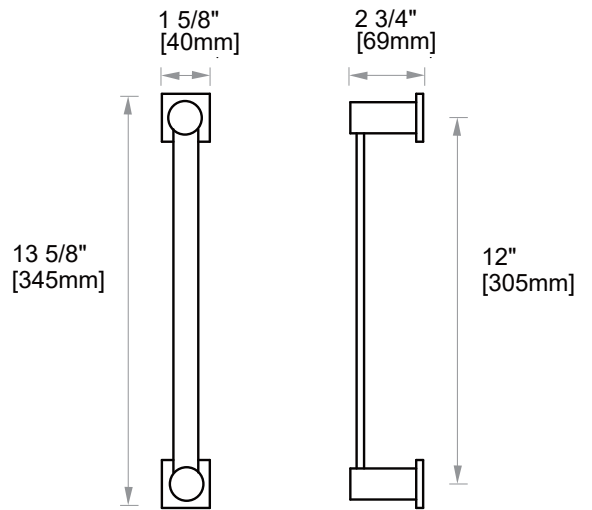

INCLUDES ROSETTE : 40X4MM

PORTO COLLECTION TOWEL BAR 12"

137120

Without Rosette

With Rosette

PRODUCT NAME: PORTO TOWEL BAR 12'

PRODUCT CODE: 137120

MATERIAL: All-brass construction

WARRANTY:

Lifetime Limited (Residential Use)
One Year (Commercial Use)

NOTE: Dimensions and specifications are subject to change without notice.

PORTO COLLECTION

Large Round Rosette
137RDLG 48X10mm

Small Square Rosette
277SQSM 40X4mm

Large Square Rosette
277SQLG 45X12mm

NOTE: Dimensions and specifications are subject to change without notice.