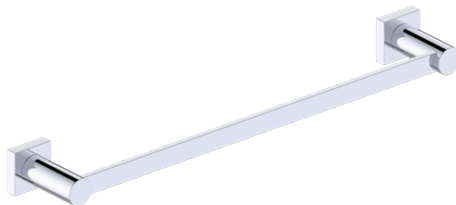

INCLUDES ROSETTE : 40X4MM

PORTO COLLECTION TOWEL BAR 12"

137120

Without Rosette

With Rosette

PRODUCT NAME: PORTO TOWEL BAR 12'

PRODUCT CODE: 137120

MATERIAL: All-brass construction

WARRANTY:

Lifetime Limited (Residential Use)
One Year (Commercial Use)

NOTE: Dimensions and specifications are subject to change without notice.

PORTO COLLECTION

Large Round Rosette
137RDLG 48X10mm

Small Square Rosette
277SQSM 40X4mm

Large Square Rosette
277SQLG 45X12mm

NOTE: Dimensions and specifications are subject to change without notice.