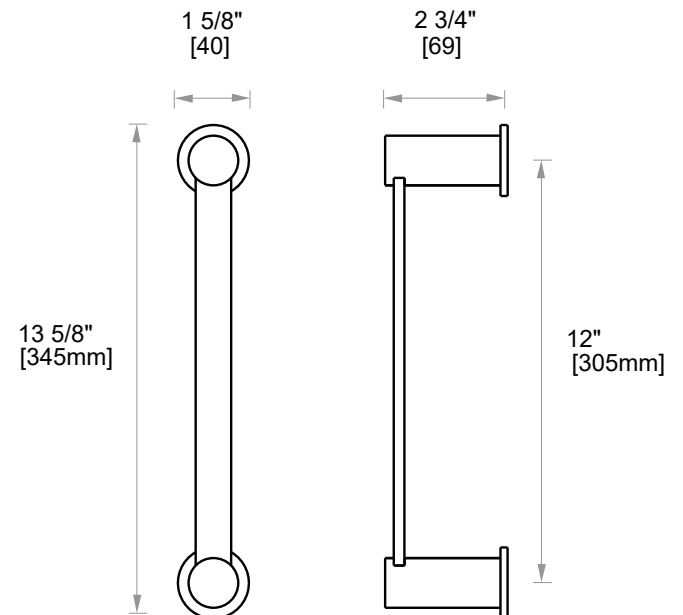

INCLUDES ROSETTE : 40X4MM

PORTO COLLECTION TOWEL BAR 12"

137120

Without Rosette

With Rosette

PRODUCT NAME: PORTO TOWEL BAR 12'

PRODUCT CODE: 137120

MATERIAL: All-brass construction

WARRANTY:

Lifetime Limited (Residential Use)
One Year (Commercial Use)

NOTE: Dimensions and specifications are subject to change without notice.

PORTO COLLECTION

Large Round Rosette
137RDLG 48X10mm

Small Square Rosette
277SQSM 40X4mm

Large Square Rosette
277SQLG 45X12mm

NOTE: Dimensions and specifications are subject to change without notice.