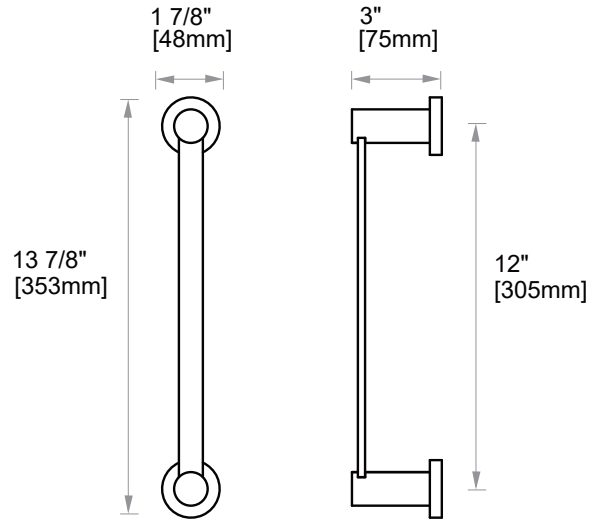

INCLUDES ROSETTE : 40X4MM

PORTO COLLECTION TOWEL BAR 12"

137120

Without Rosette

With Rosette

PRODUCT NAME: PORTO TOWEL BAR 12'

PRODUCT CODE: 137120

MATERIAL: All-brass construction

WARRANTY:

Lifetime Limited (Residential Use)
One Year (Commercial Use)

NOTE: Dimensions and specifications are subject to change without notice.

PORTO COLLECTION

Large Round Rosette
137RDLG 48X10mm

Small Square Rosette
277SQSM 40X4mm

Large Square Rosette
277SQLG 45X12mm

NOTE: Dimensions and specifications are subject to change without notice.