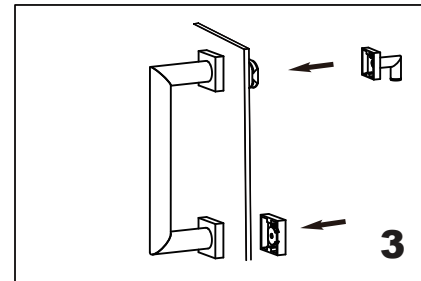

MADRID COLLECTION

SINGLE KNOB (TO BE PAIRED WITH SINGLE SDH)

2627503

- 1.Handle x 1
- 2. Clear Gasket x 4
- 3. Fixing Bracket x 2
- 4.Knob x 1
- 5.End Cap x 1

GLASS INFO		
A	1/2"(12mm)	Glass Hole Diameter
B	6-12mm	Glass Thickness

Loose the set screws, separate the handle and end caps.

Remove the top end cap.

Add the 7503 knob on the fixing bracket,make sure the set screw hole in the bottom.

Fix the set screws on the end caps,tighten it to avoid loose from fixing brackets.