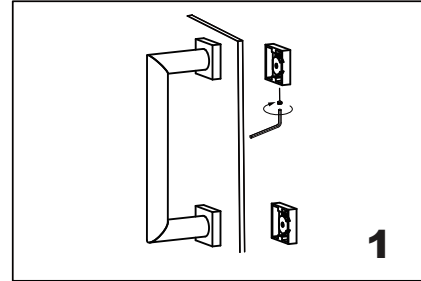

MADRID COLLECTION

SINGLE KNOB (TO BE PAIRED WITH SINGLE SDH)

2627503

- 1.Handle x 1
- 2. Clear Gasket x 4
- 3. Fixing Bracket x 2
- 4.Knob x 1
- 5.End Cap x 1

GLASS INFO		
A	1/2"(12mm)	Glass Hole Diameter
B	6-12mm	Glass Thickness

Loose the set screws, separate the handle and end caps.

Remove the top end cap.

Add the 7503 knob on the fixing bracket,make sure the set screw hole in the bottom.

Fix the set screws on the end caps,tighten it to avoid loose from fixing brackets.