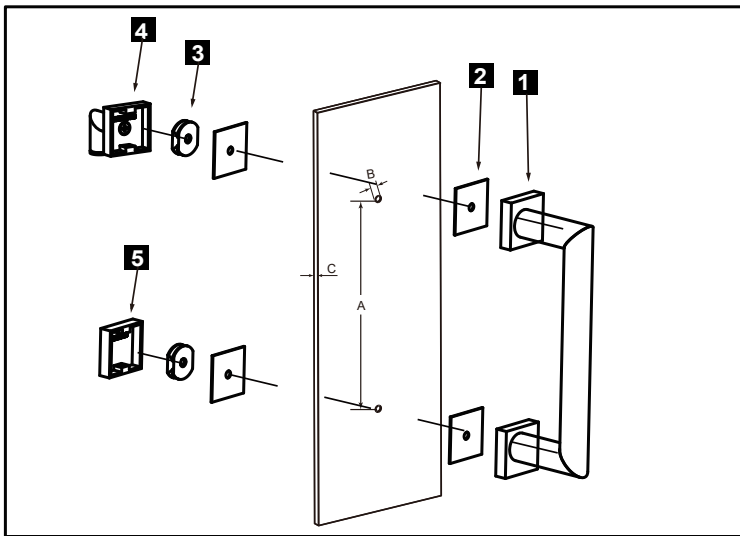

MADRID COLLECTION

SINGLE KNOB (TO BE PAIRED WITH SINGLE SDH)

2627503

- 1.Handle x 1
- 2. Clear Gasket x 4
- 3. Fixing Bracket x 2
- 4.Knob x 1
- 5.End Cap x 1

GLASS INFO		
A	1/2"(12mm)	Glass Hole Diameter
B	6-12mm	Glass Thickness

Loose the set screws, separate the handle and end caps.

Remove the top end cap.

Add the 7503 knob on the fixing bracket,make sure the set screw hole in the bottom.

Fix the set screws on the end caps,tighten it to avoid loose from fixing brackets.