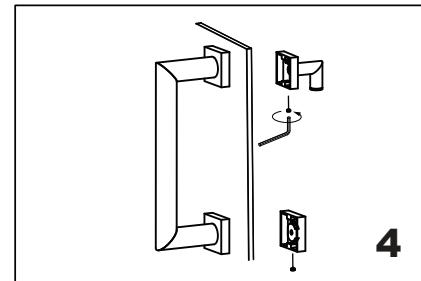

MADRID COLLECTION

SINGLE KNOB (TO BE PAIRED WITH SINGLE SDH)

2627503

- 1.Handle x 1
- 2. Clear Gasket x 4
- 3. Fixing Bracket x 2
- 4.Knob x 1
- 5.End Cap x 1

GLASS INFO		
A	1/2"(12mm)	Glass Hole Diameter
B	6-12mm	Glass Thickness

Loose the set screws, separate the handle and end caps.

Remove the top end cap.

Add the 7503 knob on the fixing bracket,make sure the set screw hole in the bottom.

Fix the set screws on the end caps,tighten it to avoid loose from fixing brackets.