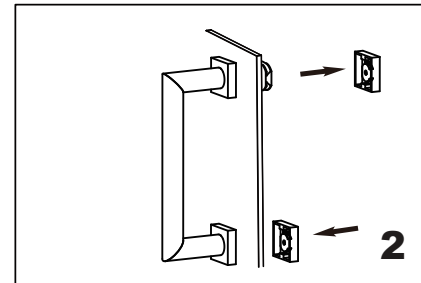

MADRID COLLECTION

SINGLE KNOB (TO BE PAIRED WITH SINGLE SDH)

2627503

- 1.Handle x 1
- 2. Clear Gasket x 4
- 3. Fixing Bracket x 2
- 4.Knob x 1
- 5.End Cap x 1

GLASS INFO		
A	1/2"(12mm)	Glass Hole Diameter
B	6-12mm	Glass Thickness

Loose the set screws, separate the handle and end caps.

Remove the top end cap.

Add the 7503 knob on the fixing bracket,make sure the set screw hole in the bottom.

Fix the set screws on the end caps,tighten it to avoid loose from fixing brackets.