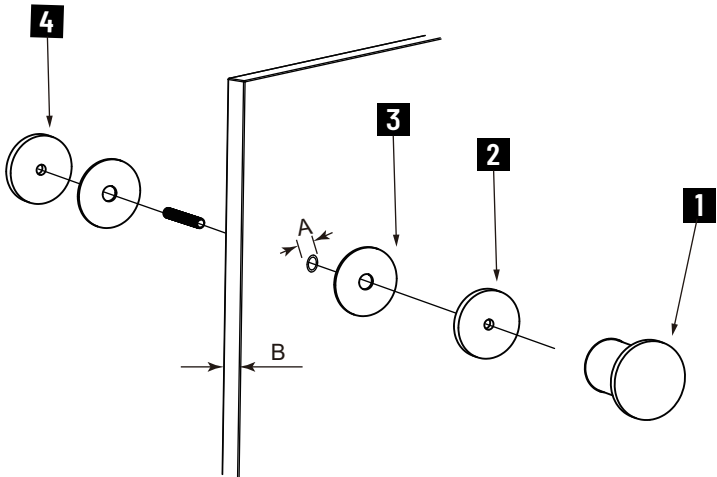

NICE COLLECTION

SINGLE SDH KNOB

1707501

- 1. Knob x 1
- 2. Decorative Plate x 1
- 3. Clear Gasket x 2
- 4. End Cap x 1

GLASS INFO		
A	1/2"(12mm)	Glass Hole Diameter
B	6-12mm	Glass Thickness

Install the end cap (bolt) through the glass hole, make sure the rubber gaskets are between end cap&glass.

Screw in the knob into the hook bolt.

Tighten the know & end cap, make sure not loose.