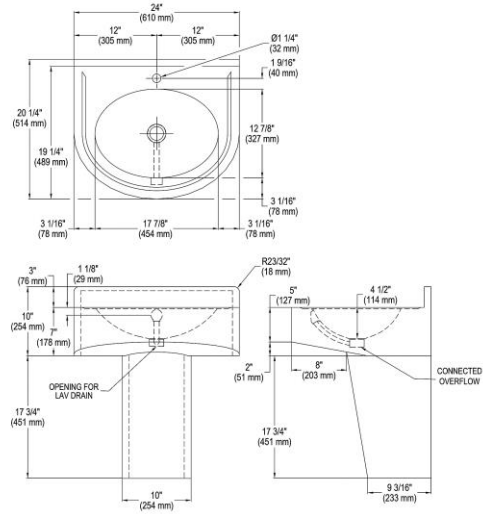

## SPECIFICATIONS

### PRODUCT SPECIFICATIONS

Just Mfg Stainless Steel 24" x 20-3/4" x 27-3/4" Wall Hung Lavatory Sink with Enclosure. Sink is manufactured from 304 Stainless Steel with a Buffed Satin finish, Center drain placement.

<b>Material:</b>	304 Stainless Steel
<b>Finish:</b>	Buffed Satin
<b>Weight Without Packaging:</b>	30
<b>Number of Bowls:</b>	1
<b>Sink Dimensions:</b>	24" x 20-1/4" x 27-3/4"
<b>Bowl 1 Dimensions:</b>	17-7/8" x 12-7/8" x 4-1/2"
<b>Backsplash Height:</b>	3
<b>Drain Size:</b>	3-1/2" (89mm)
<b>Drain Location:</b>	Center

Hole #	Description
1	1 Faucet Hole Centered
3	3 Faucet Holes on 4" Centers