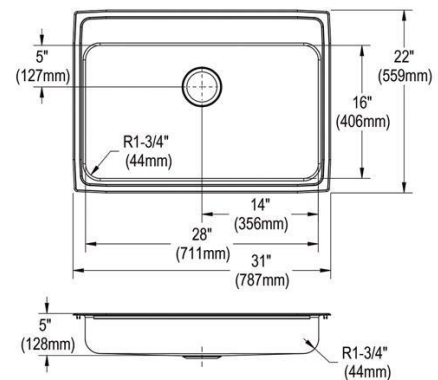

PART: _____ QTY: _____
PROJECT: _____
CONTACT: _____
DATE: _____
NOTES: _____
APPROVAL: _____

In keeping with our policy of continuing product improvement, Just Mfg reserves the right to change product specifications without notice. Please visit justmfg.com for the most current version of Just Mfg product specification sheets. This specification describes a product with design, quality, and functional benefits to the user. When making a comparison of other producers' offerings, be certain these features are not overlooked.