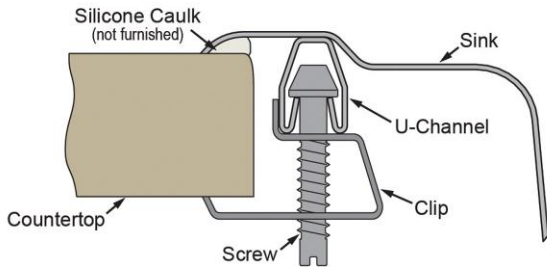

SPECIFICATIONS

PRODUCT SPECIFICATIONS

Just Mfg Stainless Steel 31" x 22" x 5" 3-Hole Single Bowl Drop-in ADA Sink. Sink is manufactured from 18 gauge 304 Stainless Steel with a Lustrous Satin finish, Rear Center drain placement, and Bottom only pads.

Installation Type:	Drop-in
Material:	304 Stainless Steel
Finish:	Lustrous Satin
Gauge:	18
Sound Deadening:	Bottom only pads
Number of Bowls:	1
Sink Dimensions:	31" x 22" x 5"
Bowl 1 Dimensions:	28" x 16" x 5"
Drain Size:	3-1/2" (89mm)
Drain Location:	Rear Center
Minimum Cabinet Size:	36"
Cutout Template #:	1000001239

Template is available for download at justmfg.com. CAD software will be required to open the template.

Cutout Dimensions for Drop-in Installation:
30-3/8" x 21-3/8" (772mm x 543mm) with 1-1/2" (38mm) corner radius

Hole Drilling Configurations:

Hole #	Description
3	3 Faucet Holes on 4" Centers

Installation Profile:

Quality Grade Plumbing Products. Since 1933 we have become the industry standard for designing and producing quality grade plumbing products and fixtures. Our role as an industry leader remains unsurpassed.

Product Compliance: ADA & ICC A117.1
ASME A112.19.3/CSA B45.4

Complies with ADA & ICC A117.1 accessibility requirements when installed according to the requirements outlined in these standards.

[Clean and Care Manual (PDF)](#)
[Installation Instructions (PDF) - 2000000856](#)
[Warranty (PDF)](#)