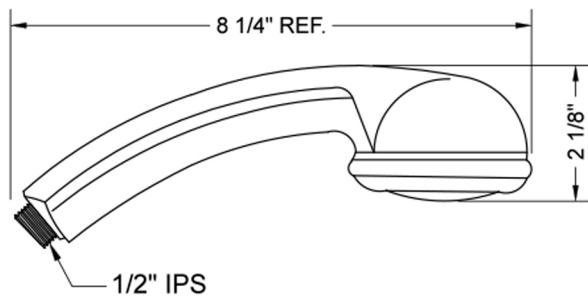

Sierra Handshower- 1.5 GPM

Model #: S423-1.5-

FEATURES:

- 3 function handshower
- 1/2" Male threads
- Rubber ring for easy grip, no-slip adjustment of functions
- Comfortable ergonomic design
- Not available in: EB, SDB, TB, WH

SPECIFICATION DRAWING:

SPRAY PATTERNS: