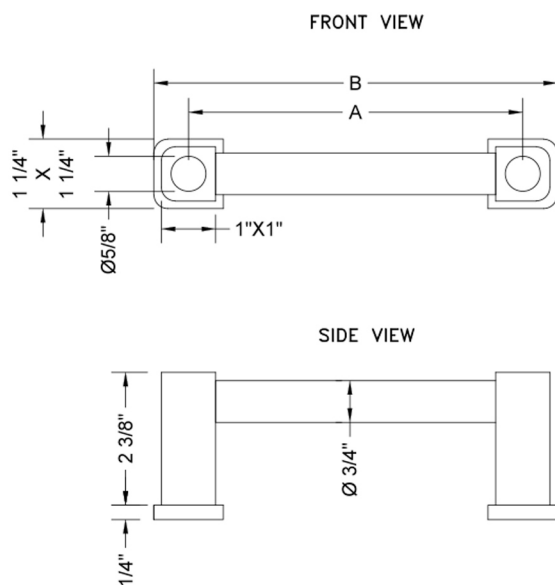

## 6" H80 Contempo Front Mount Shower Door Pull

**Model #: H80-FM-**

### FEATURES:

- Can be mounted vertically or horizontally
- Can be used as a towel bar, foot rest, or shaving station when mounted horizontally
- Not to be used as a grab bar
- All brass construction, full polished & plated
- For Glass Installation: Separate mounting kit required (H80-GLSKIT)
- Custom sizes available- Contact JACLO for pricing & availability

### SPECIFICATION DRAWING:

CONTEMPO FRONT MOUNT DOOR PULL			
PART. #	SPECIFICS	A	B
H80-FM-	6" CENTER TO CENTER	6"	7 1/2"
H80-FM-8	8" CENTER TO CENTER	8"	9 1/2"
H80-FM-12	12" CENTER TO CENTER	12"	13 1/2"
H80-FM-16	16" CENTER TO CENTER	16"	17 1/2"
H80-FM-18	18" CENTER TO CENTER	18"	19 1/2"
H80-FM-24	24" CENTER TO CENTER	24"	25 1/2"
H80-FM-32	32" CENTER TO CENTER	32"	33 1/2"