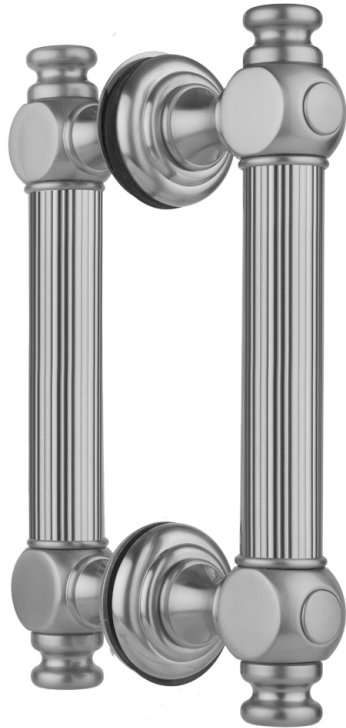

12" H61 Reeded with End Caps Back to Back Shower Door Pull

Model #: H61-BB-12-

FEATURES:

- Can be mounted vertically or horizontally
- Can be used as a towel bar when mounted horizontally
- Not to be used as a grab bar
- All brass construction, full polished & plated
- Includes rubber gaskets for glass door installation
- Custom sizes available- Contact JACLO for pricing & availability

AVAILABLE FINISHES:

Polished Chrome (PCH)	Satin Chrome (SC)	Bronze Umber (BU)
Satin Nickel (SN)	Pewter (PEW)	Caramel Bronze (CB)
Polished Nickel (PN)	Antique Brass (AB)	Antique Copper (ACU)
Oil-Rubbed Bronze (ORB)	Polished Brass (PB)	Polished Copper (PCU)
Vintage Bronze (VB)	Satin Brass (SB)	Rose Gold (RG)
Matte Black (MBK)	Satin Gold (SG)	Polished Gold (PG)
Black Nickel (BKN)	Bombay Gold (BG)	Jewelers Gold (JG)
Europa Bronze (EB)	White (WH)	Sedona Beige (SDB)
Tristan Brass (TB)	Unlacquered Brass (ULB)	Satin Cooper (SCU)