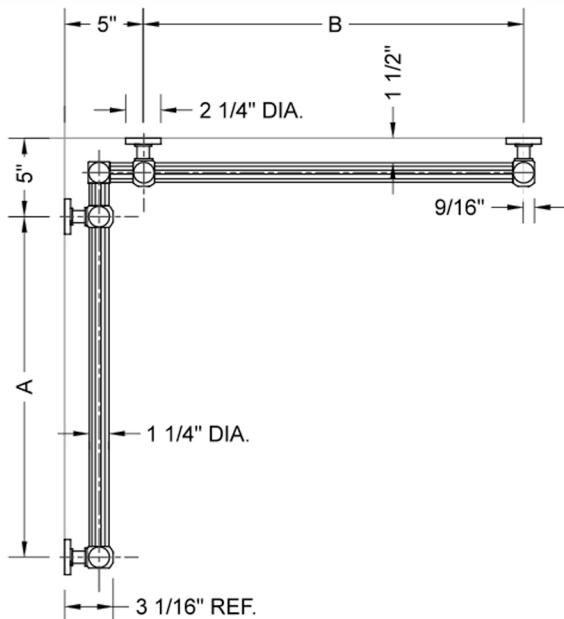

## G71 16" x 16" Inside Corner Grab Bar

**Model #: G71-16-16-IC-**

### FEATURES:

- ADA compliant when properly installed
- All brass construction, fully polished & plated
- All grab bars can be custom sized. Contact JACLO for pricing & availability
- Optional handshower sliders and toilet paper/wash cloth holders can be added only upon initial order
- Grab bars over 32" REQUIRE a middle post

### SPECIFICATION DRAWING:

BRASS LUXURY GRAB BAR							
PART. #	DESCRIPTION	A	B	PART. #	DESCRIPTION	A	B
G71-12-12-IC	CENTER OF POST	12"	12"	G71-24-36-IC	CENTER OF POST	24"	36"
G71-12-16-IC	CENTER OF POST	12"	16"	G71-24-48-IC	CENTER OF POST	24"	48"
G71-12-24-IC	CENTER OF POST	12"	24"	G71-24-60-IC	CENTER OF POST	24"	60"
G71-12-32-IC	CENTER OF POST	12"	32"				
				G71-32-32-IC	CENTER OF POST	32"	32"
G71-12-36-IC	CENTER OF POST	12"	36"	G71-32-36-IC	CENTER OF POST	32"	36"
G71-12-48-IC	CENTER OF POST	12"	48"	G71-32-48-IC	CENTER OF POST	32"	48"
G71-12-60-IC	CENTER OF POST	12"	60"	G71-32-60-IC	CENTER OF POST	32"	60"
G71-16-16-IC	CENTER OF POST	16"	16"	G71-36-36-IC	CENTER OF POST	36"	36"
G71-16-24-IC	CENTER OF POST	16"	24"	G71-36-48-IC	CENTER OF POST	36"	48"
G71-16-32-IC	CENTER OF POST	16"	32"	G71-36-60-IC	CENTER OF POST	36"	60"
G71-16-36-IC	CENTER OF POST	16"	36"	G71-48-48-IC	CENTER OF POST	48"	48"
G71-16-48-IC	CENTER OF POST	16"	48"	G71-48-60-IC	CENTER OF POST	48"	60"
G71-16-60-IC	CENTER OF POST	16"	60"				
				G71-60-60-IC	CENTER OF POST	60"	60"
G71-24-24-IC	CENTER OF POST	24"	24"				
G71-24-32-IC	CENTER OF POST	24"	32"				