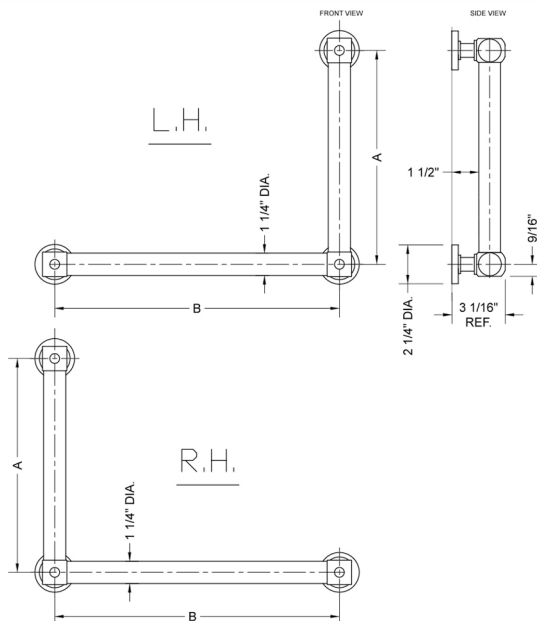

## G70 12H x 32W 90° Right Hand Grab Bar

Model #: **G70-12H-32W-RH-**

### FEATURES:

- ADA compliant when properly installed
- All brass construction, fully polished & plated
- All grab bars can be custom sized. Contact JACLO for pricing & availability
- Optional handshower sliders and toilet paper/wash cloth holders can be added only upon initial order
- Grab bars over 32" REQUIRE a middle post

### SPECIFICATION DRAWING:

BRASS LUXURY GRAB BAR			
PART #	DESCRIPTION	A H	B W
G70-12H-12W	CENTER TO CENTER	12"	12"
G70-12H-16W	CENTER TO CENTER	12"	16"
G70-12H-24W	CENTER TO CENTER	12"	24"
G70-12H-32W	CENTER TO CENTER	12"	32"
G70-16H-12W	CENTER TO CENTER	16"	12"
G70-16H-16W	CENTER TO CENTER	16"	16"
G70-16H-24W	CENTER TO CENTER	16"	24"
G70-16H-32W	CENTER TO CENTER	16"	32"
G70-24H-12W	CENTER TO CENTER	24"	12"
G70-24H-16W	CENTER TO CENTER	24"	16"
G70-24H-24W	CENTER TO CENTER	24"	24"
G70-24H-32W	CENTER TO CENTER	24"	32"
G70-32H-12W	CENTER TO CENTER	32"	12"
G70-32H-16W	CENTER TO CENTER	32"	16"
G70-32H-24W	CENTER TO CENTER	32"	24"
G70-32H-32W	CENTER TO CENTER	32"	32"