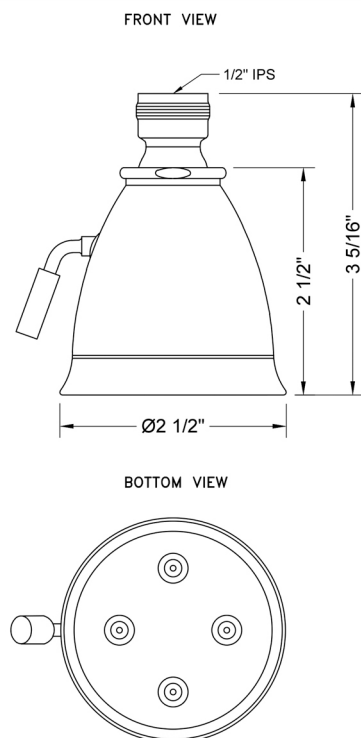

SPECIFICATION DRAWING:

SPRAY PATTERNS:

COMPLIANCES:

Complies with: ASME A112.18.1-2012/CSA B125.1-12