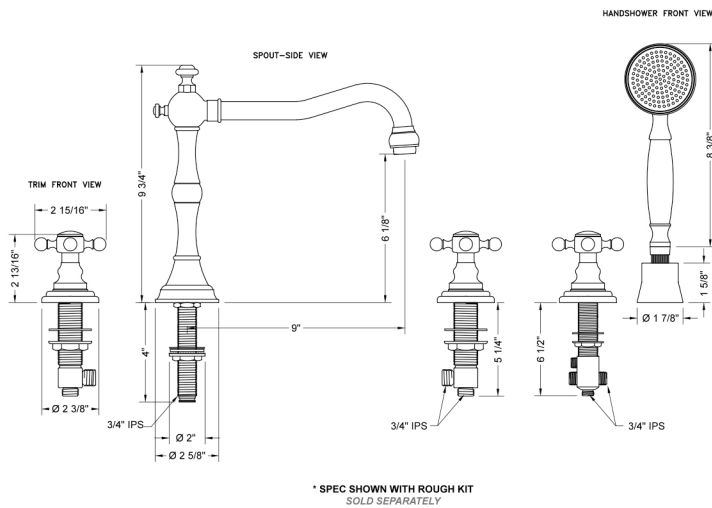

SPECIFICATION DRAWING: