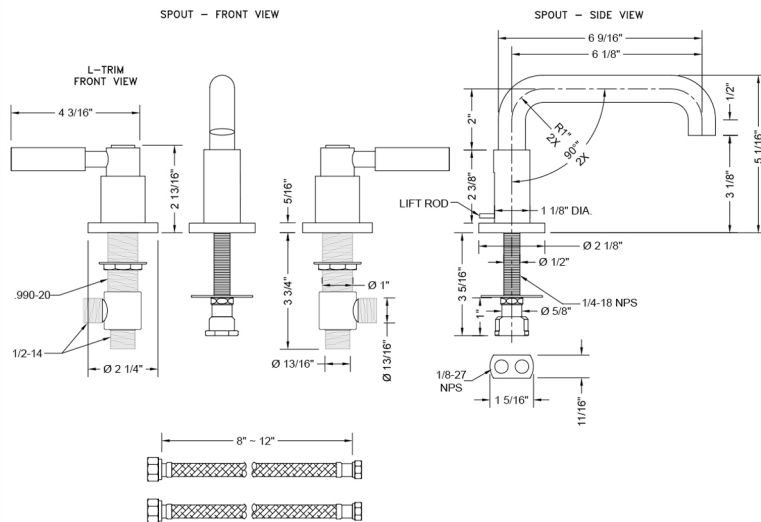

SPECIFICATION DRAWING: