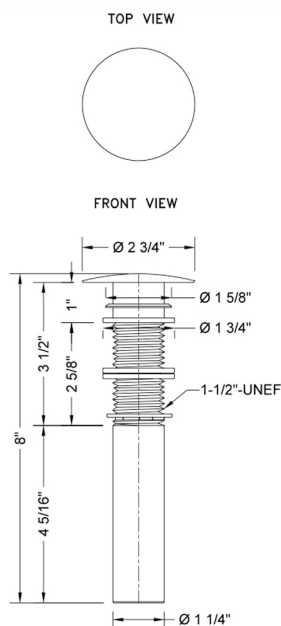

COMPLIANCES:

Complies with: ASME A112.18.2-2015/CSA B125.2-15