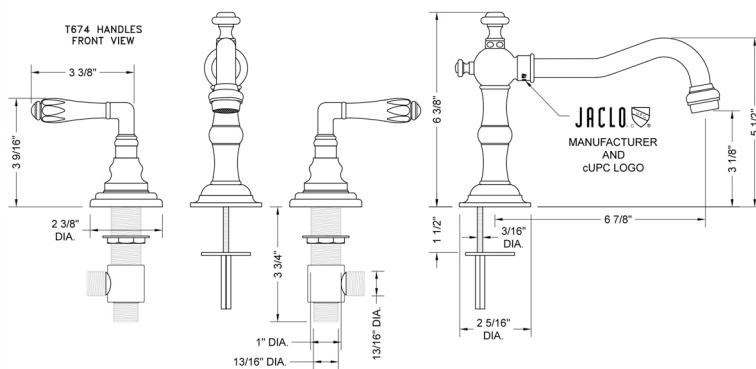

Roaring 20's Faucet with Smooth Lever Handles

Model #: 7830-T674-

FEATURES:

- All brass 8" - 12" widespread faucet includes brass pop-up drain with overflow
- 1/4 turn ceramic valves
- Swivel Spout (For Stationary Spout option, contact JACLO)
- Available Flow Rates: 1.5, 1.2 & 0.5 GPM. Additional flow rate (aerator) options available. Contact JACLO.
- 6 7/8" spout reach
- Spout Hole Size Min-Max: 1" - 2"
- Valve Hole Size Min-Max: 1 1/8" - 1 5/8"
- ADA Compliant Levers

AVAILABLE FINISHES:

Polished Chrome (PCH)	Satin Chrome (SC)	Bronze Umber (BU)
Satin Nickel (SN)	Pewter (PEW)	Caramel Bronze (CB)
Polished Nickel (PN)	Antique Brass (AB)	Antique Copper (ACU)
Oil-Rubbed Bronze (ORB)	Polished Brass (PB)	Polished Copper (PCU)
Vintage Bronze (VB)	Satin Brass (SB)	Rose Gold (RG)
Matte Black (MBK)	Satin Gold (SG)	Polished Gold (PG)
Black Nickel (BKN)	Bombay Gold (BG)	Jewelers Gold (JG)
Europa Bronze (EB)	White (WH)	Sedona Beige (SDB)
Tristan Brass (TB)	Unlacquered Brass (ULB)	Satin Cooper (SCU)

SPECIFICATION DRAWING:

AVAILABLE HANDLES:

COMPLIANCES:

Complies with: ASME A112.18.1-2012/CSA B125.1-12