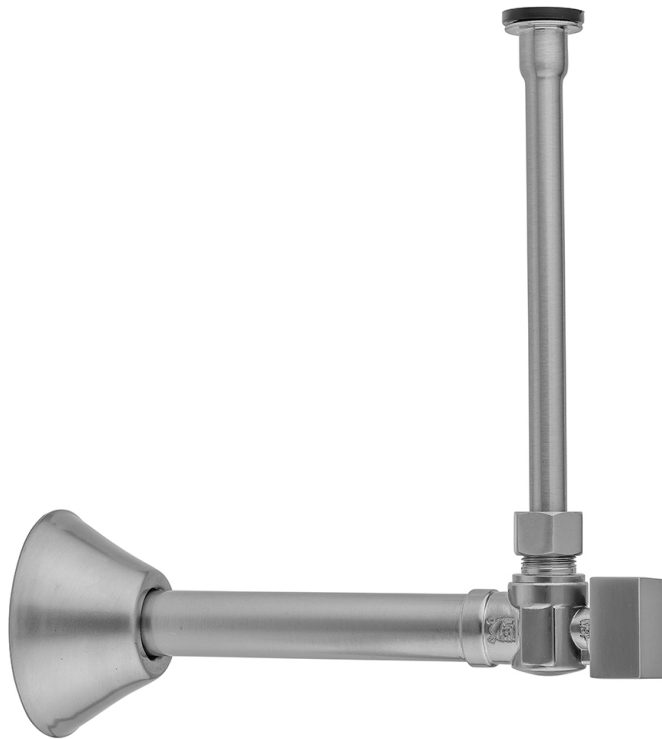

# Quarter Turn Angle Pattern 1/2" Copper (Sweat Fit) x ?" O.D. Toilet Supply Kit with Square Handle, 20" Supply Tube, Escutcheon

**Model #: 629-7-72-**

### FEATURES:

- Complete Toilet Supply Kit
- Kit contains:
  - (1) Quarter Turn Angle Pattern 1/2" Copper (Sweat Fit) x 3/8" O.D. Supply Valve with Square Handle P/N 629-7
  - (1) 20" Copper Supply Tube P/N 772
  - (1) Bell Escutcheon P/N 7116

### AVAILABLE FINISHES:

Polished Chrome (PCH)	Satin Chrome (SC)	Bronze Umber (BU)
Satin Nickel (SN)	Pewter (PEW)	Caramel Bronze (CB)
Polished Nickel (PN)	Antique Brass (AB)	Antique Copper (ACU)
Oil-Rubbed Bronze (ORB)	Polished Brass (PB)	Polished Copper (PCU)
Vintage Bronze (VB)	Satin Brass (SB)	Rose Gold (RG)
Matte Black (MBK)	Satin Gold (SG)	Polished Gold (PG)
Black Nickel (BKN)	Bombay Gold (BG)	Jewelers Gold (JG)
Europa Bronze (EB)	White (WH)	Sedona Beige (SDB)
Tristan Brass (TB)	Satin Cooper (SCU)	

### SPECIFICATION DRAWING:

COMPONENTS	
DESCRIPTION	QTY:
ANGLE VALVE - SQUARE HANDLE	1
20" X 3/8" O.D. SUPPLY TUBE	1
ESCUTCHEON	1
PLASTIC FILL VALVE COUPLING NUT	1