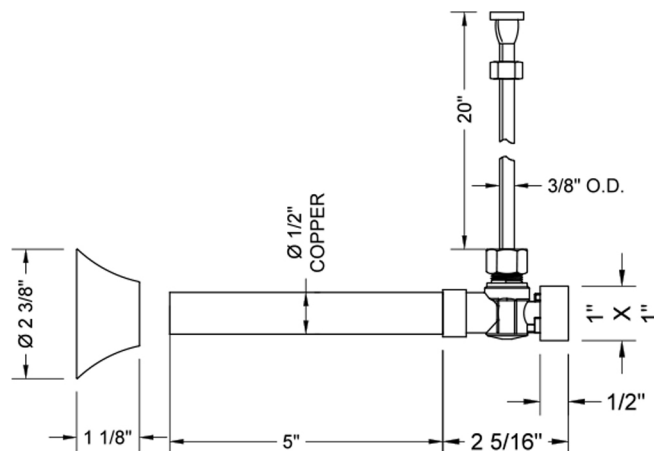

# Quarter Turn Angle Pattern 1/2" Copper (Sweat Fit) x ?" O.D. Toilet Supply Kit with Square Handle, 20" Supply Tube, Escutcheon

**Model #: 629-7-72-**

### FEATURES:

- Complete Toilet Supply Kit
- Kit contains:
  - (1) Quarter Turn Angle Pattern 1/2" Copper (Sweat Fit) x 3/8" O.D. Supply Valve with Square Handle P/N 629-7
  - (1) 20" Copper Supply Tube P/N 772
  - (1) Bell Escutcheon P/N 7116

### SPECIFICATION DRAWING:

COMPONENTS	
DESCRIPTION	QTY:
ANGLE VALVE - SQUARE HANDLE	1
20" X 3/8" O.D. SUPPLY TUBE	1
ESCUTCHEON	1
PLASTIC FILL VALVE COUPLING NUT	1