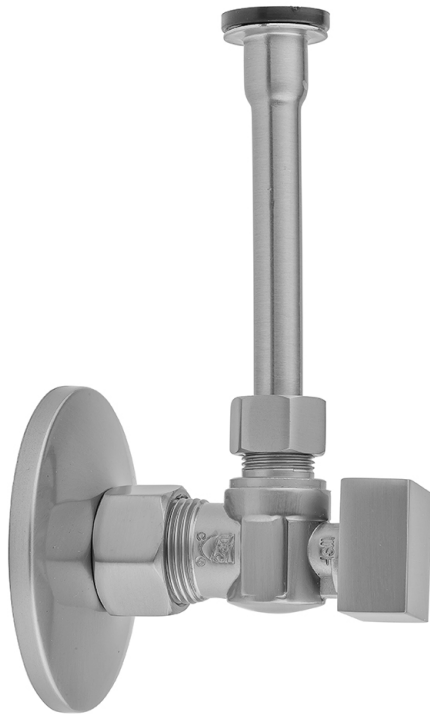

Quarter Turn Angle Pattern 5/8" O.D. Compression (Fits 1/2" Copper) x 3/8" O.D. Toilet Supply Kit Square Handle, 20" Supply Tube, Escutcheon

Model #: 621-7-72-

FEATURES:

- Complete Toilet Supply Kit
- Kit contains:
 - (1) Quarter Turn Angle Pattern 5/8" O.D. Compression (Fits 1/2" Copper) x 3/8" O.D. Supply Valve with Square Handle P/N 621-7
 - (1) 20" Copper Supply Tube P/N 772
 - (1) Escutcheon P/N 7463 (ULB P/N 6015)

AVAILABLE FINISHES:

Polished Chrome (PCH)	Satin Chrome (SC)	Bronze Umber (BU)
Satin Nickel (SN)	Pewter (PEW)	Caramel Bronze (CB)
Polished Nickel (PN)	Antique Brass (AB)	Antique Copper (ACU)
Oil-Rubbed Bronze (ORB)	Polished Brass (PB)	Polished Copper (PCU)
Vintage Bronze (VB)	Satin Brass (SB)	Rose Gold (RG)
Matte Black (MBK)	Satin Gold (SG)	Polished Gold (PG)
Black Nickel (BKN)	Bombay Gold (BG)	Jewelers Gold (JG)
Europa Bronze (EB)	White (WH)	Sedona Beige (SDB)
Tristan Brass (TB)	Unlacquered Brass (ULB)	Satin Cooper (SCU)

SPECIFICATION DRAWING:

COMPONENTS	
DESCRIPTION	QTY:
ANGLE VALVE - SQUARE HANDLE	1
20" X 3/8" O.D. SUPPLY TUBE	1
ESCUTCHEON	1
PLASTIC FILL VALVE COUPLING NUT	1

AVAILABLE HANDLES: