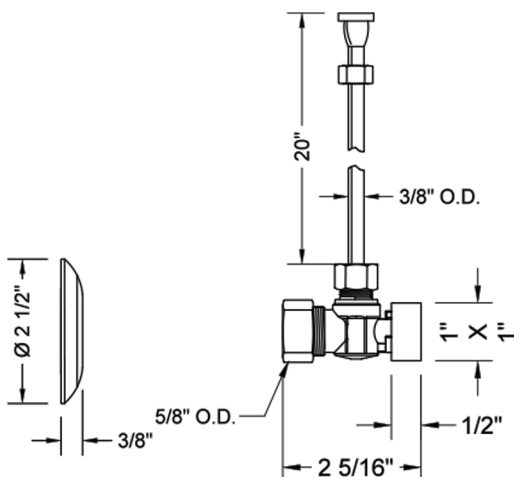

Quarter Turn Angle Pattern 5/8" O.D. Compression (Fits 1/2" Copper) x 3/8" O.D. Toilet Supply Kit Square Handle, 20" Supply Tube, Escutcheon

Model #: 621-7-72-

FEATURES:

- Complete Toilet Supply Kit
- Kit contains:
 - (1) Quarter Turn Angle Pattern 5/8" O.D. Compression (Fits 1/2" Copper) x 3/8" O.D. Supply Valve with Square Handle P/N 621-7
 - (1) 20" Copper Supply Tube P/N 772
 - (1) Escutcheon P/N 7463 (ULB P/N 6015)

SPECIFICATION DRAWING:

COMPONENTS	
DESCRIPTION	QTY:
ANGLE VALVE - SQUARE HANDLE	1
20" X 3/8" O.D. SUPPLY TUBE	1
ESCUTCHEON	1
PLASTIC FILL VALVE COUPLING NUT	1

AVAILABLE HANDLES: