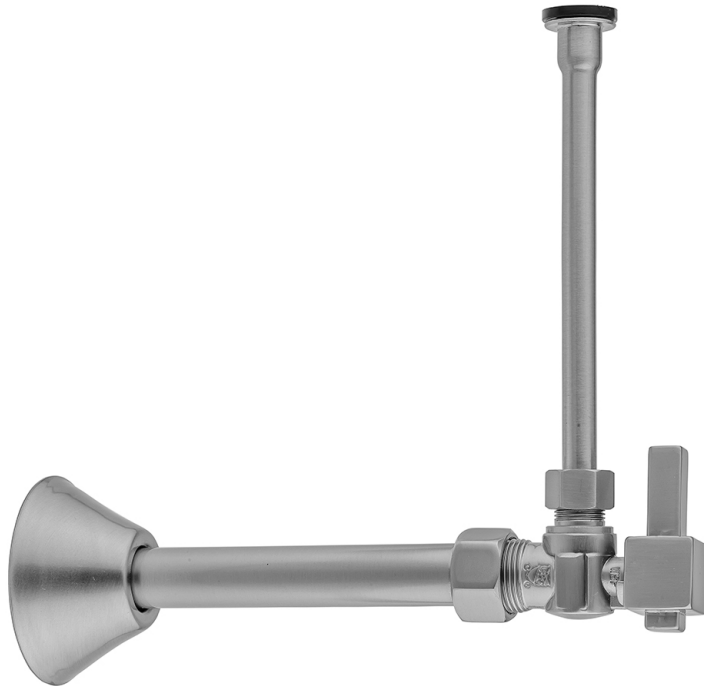

Quarter Turn Angle Pattern 5/8" O.D. Compression (Fits 1/2" Copper) x 3/8" O.D. Toilet Supply Kit Square Lever Handle, 20" Supply Tube Cover Tube, Escutcheon
Model #: 621-6-72CT-

FEATURES:

- Complete Toilet Supply Kit
- Kit contains:
 - (1) Quarter Turn Angle Pattern 5/8" O.D. Compression (Fits 1/2" Copper) x 3/8" O.D. Supply Valve with Square Lever Handle P/N 621-6
 - (1) 20" Copper Supply Tubes P/N 772
 - (1) Bell Escutcheon P/N 7116
 - (1) Cover Tube P/N 579

AVAILABLE FINISHES:

Polished Chrome (PCH)	Satin Chrome (SC)	Bronze Umber (BU)
Satin Nickel (SN)	Pewter (PEW)	Caramel Bronze (CB)
Polished Nickel (PN)	Antique Brass (AB)	Antique Copper (ACU)
Oil-Rubbed Bronze (ORB)	Polished Brass (PB)	Polished Copper (PCU)
Vintage Bronze (VB)	Satin Brass (SB)	Rose Gold (RG)
Matte Black (MBK)	Satin Gold (SG)	Polished Gold (PG)
Black Nickel (BKN)	Bombay Gold (BG)	Jewelers Gold (JG)
Europa Bronze (EB)	White (WH)	Sedona Beige (SDB)
Tristan Brass (TB)	Unlacquered Brass (ULB)	Satin Cooper (SCU)

SPECIFICATION DRAWING:

COMPONENTS	
DESCRIPTION	QTY:
ANGLE VALVE - SQUARE LEVER HANDLE	1
20" X 3/8" O.D. SUPPLY TUBE	1
ESCUTCHEON	1
PLASTIC FILL VALVE COUPLING NUT	1
5 1/4" COVER TUBE	1

AVAILABLE HANDLES: