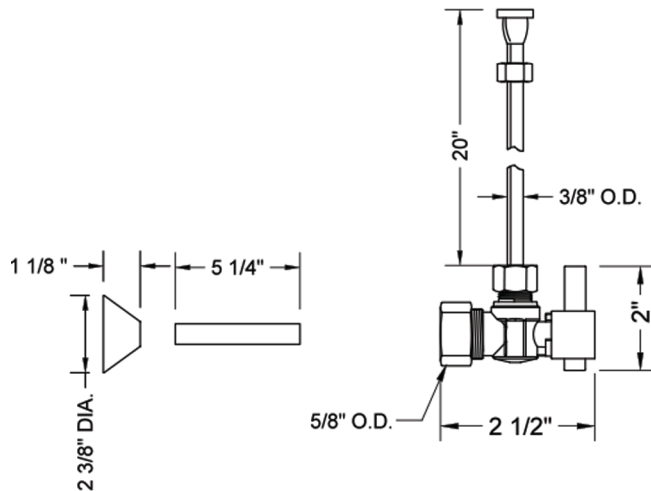

Quarter Turn Angle Pattern 5/8" O.D. Compression (Fits 1/2" Copper) x 3/8" O.D. Toilet Supply Kit Square Lever Handle, 20" Supply Tube Cover Tube, Escutcheon
Model #: 621-6-72CT-

FEATURES:

- Complete Toilet Supply Kit
- Kit contains:
 - (1) Quarter Turn Angle Pattern 5/8" O.D. Compression (Fits 1/2" Copper) x 3/8" O.D. Supply Valve with Square Lever Handle P/N 621-6
 - (1) 20" Copper Supply Tubes P/N 772
 - (1) Bell Escutcheon P/N 7116
 - (1) Cover Tube P/N 579

SPECIFICATION DRAWING:

COMPONENTS	
DESCRIPTION	QTY:
ANGLE VALVE - SQUARE LEVER HANDLE	1
20" X 3/8" O.D. SUPPLY TUBE	1
ESCUTCHEON	1
PLASTIC FILL VALVE COUPLING NUT	1
5 1/4" COVER TUBE	1

AVAILABLE HANDLES: