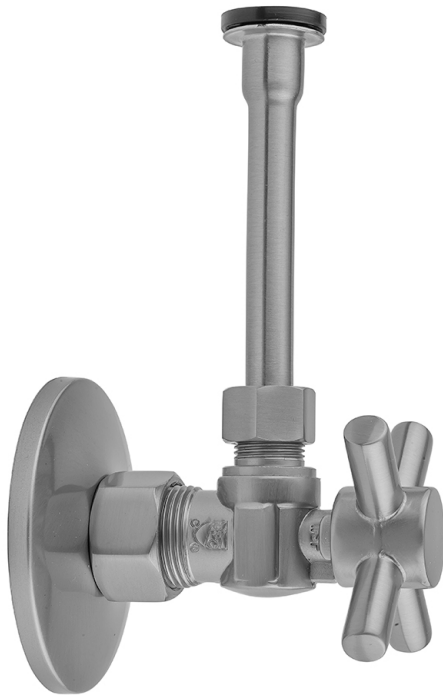

Quarter Turn Angle Pattern 5/8" O.D. Compression (Fits 1/2" Copper) x 3/8" O.D. Toilet Supply Kit Contempo Cross Handle, 20" Supply Tube, Escutcheon  
**Model #: 621-4-72-**

**FEATURES:**

- Complete Toilet Supply Kit
- Kit contains:
  - (1) Quarter Turn Angle Pattern 5/8" O.D. Compression (Fits 1/2" Copper) x 3/8" O.D. Supply Valve with Contempo Cross Handle P/N 621-4
  - (1) 20" Copper Supply Tube P/N 772
  - (1) Escutcheon P/N 7463 (ULB P/N 6015)

**AVAILABLE FINISHES:**

Polished Chrome (PCH)	Satin Chrome (SC)	Bronze Umber (BU)
Satin Nickel (SN)	Pewter (PEW)	Caramel Bronze (CB)
Polished Nickel (PN)	Antique Brass (AB)	Antique Copper (ACU)
Oil-Rubbed Bronze (ORB)	Polished Brass (PB)	Polished Copper (PCU)
Vintage Bronze (VB)	Satin Brass (SB)	Rose Gold (RG)
Matte Black (MBK)	Satin Gold (SG)	Polished Gold (PG)
Black Nickel (BKN)	Bombay Gold (BG)	Jewelers Gold (JG)
Europa Bronze (EB)	White (WH)	Sedona Beige (SDB)
Tristan Brass (TB)	Unlacquered Brass (ULB)	Satin Cooper (SCU)

**SPECIFICATION DRAWING:**

COMPONENTS	
DESCRIPTION	QTY:
ANGLE VALVE - CONTEMPO CROSS HANDLE	1
20" X 3/8" O.D. SUPPLY TUBE	1
ESCUTCHEON	1
PLASTIC FILL VALVE COUPLING NUT	1

**AVAILABLE HANDLES:**