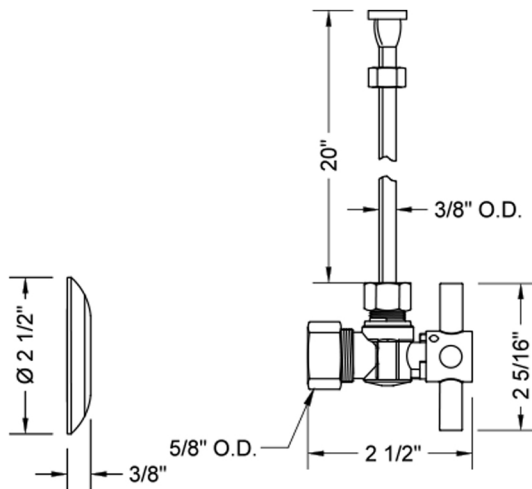

Quarter Turn Angle Pattern 5/8" O.D. Compression (Fits 1/2" Copper) x 3/8" O.D. Toilet Supply Kit Contempo Cross Handle, 20" Supply Tube, Escutcheon  
**Model #: 621-4-72-**

**FEATURES:**

- Complete Toilet Supply Kit
- Kit contains:
  - (1) Quarter Turn Angle Pattern 5/8" O.D. Compression (Fits 1/2" Copper) x 3/8" O.D. Supply Valve with Contempo Cross Handle P/N 621-4
  - (1) 20" Copper Supply Tube P/N 772
  - (1) Escutcheon P/N 7463 (ULB P/N 6015)

**SPECIFICATION DRAWING:**

COMPONENTS	
DESCRIPTION	QTY:
ANGLE VALVE - CONTEMPO CROSS HANDLE	1
20" X 3/8" O.D. SUPPLY TUBE	1
ESCUTCHEON	1
PLASTIC FILL VALVE COUPLING NUT	1

**AVAILABLE HANDLES:**