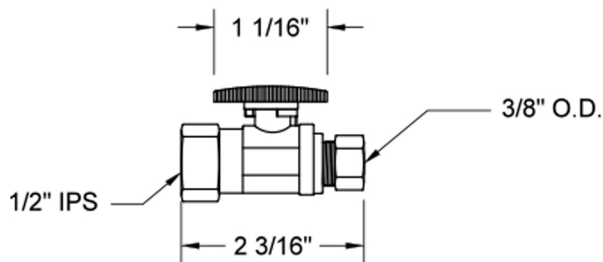

Quarter Turn Straight Pattern 1/2" IPS x 3/8" O.D. Supply Valve with Oval Handle

Model #: 619-8-

FEATURES:

- Straight pattern IPS x 3/8" O.D. quarter turn ball valve
- 1/2" IPS inlet x 3/8" O.D. outlet
- All brass body and stem

AVAILABLE FINISHES:

Polished Chrome (PCH)	Satin Chrome (SC)	Bronze Umber (BU)
Satin Nickel (SN)	Pewter (PEW)	Caramel Bronze (CB)
Polished Nickel (PN)	Antique Brass (AB)	Antique Copper (ACU)
Oil-Rubbed Bronze (ORB)	Polished Brass (PB)	Polished Copper (PCU)
Vintage Bronze (VB)	Satin Brass (SB)	Rose Gold (RG)
Matte Black (MBK)	Satin Gold (SG)	Polished Gold (PG)
Black Nickel (BKN)	Bombay Gold (BG)	Jewelers Gold (JG)
Europa Bronze (EB)	White (WH)	Sedona Beige (SDB)
Tristan Brass (TB)	Unlacquered Brass (ULB)	Satin Cooper (SCU)

SPECIFICATION DRAWING:

AVAILABLE HANDLES:

COMPLIANCES:

Complies with: ASME A112.18.1-2012/CSA B125.1-12