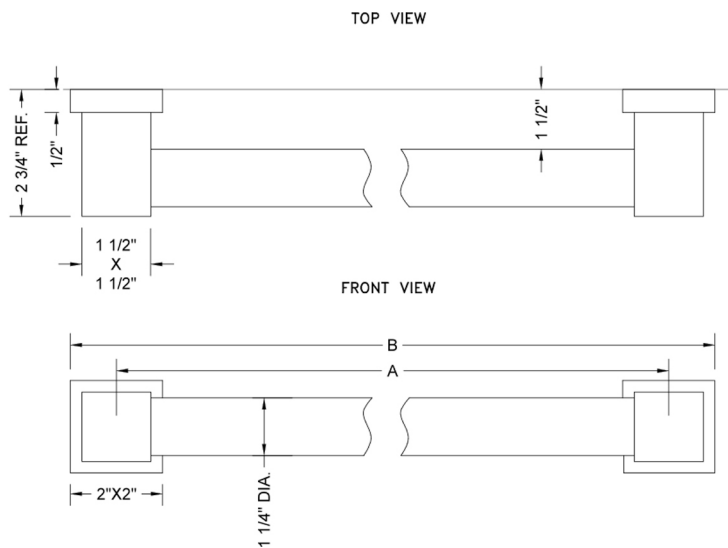

48" CUBIX® Straight Grab Bar

Model #: 4348-

FEATURES:

- ADA compliant when properly installed
- All brass construction, fully polished & plated
- Style to complement CUBIX® collection
- All grab bars can be custom sized. Contact JACLO for pricing & availability
- Optional handshower sliders and toilet paper/wash cloth holders can be added only upon initial order

SPECIFICATION DRAWING:

BRASS LUXURY GRAB BARS			
PART. #	DESCRIPTION	A	B
4312-XXX	12" GRAB BAR	12"	14"
4316-XXX	16" GRAB BAR	16"	18"
4318-XXX	18" GRAB BAR	18"	20"
4324-XXX	24" GRAB BAR	24"	26"
4332-XXX	32" GRAB BAR	32"	34"
4336-XXX	36" GRAB BAR	36"	38"
4342-XXX	42" GRAB BAR	42"	44"
4348-XXX	48" GRAB BAR	48"	50"