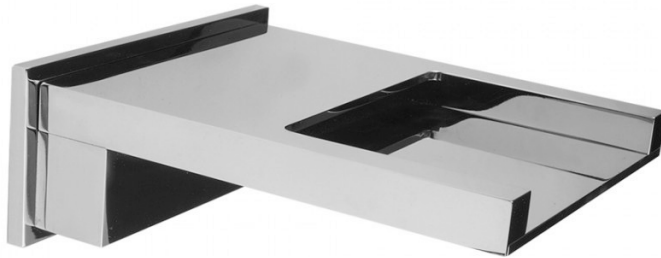

## CASCADA PICOLO

Model #: 2076-

### FEATURES:

- Brass waterfall tub filler
- 1/2" Male IPS connection
- Quick connect/disconnect
- 3 3/4" wide cascading waterfall flow
- Not Available in BKN, PCU, PG

### AVAILABLE FINISHES:

Polished Chrome (PCH)	Satin Chrome (SC)	Bronze Umber (BU)
Satin Nickel (SN)	Pewter (PEW)	Caramel Bronze (CB)
Polished Nickel (PN)	Antique Brass (AB)	Antique Copper (ACU)
Oil-Rubbed Bronze (ORB)	Polished Brass (PB)	Vintage Bronze (VB)
Satin Brass (SB)	Matte Black (MBK)	Satin Gold (SG)
White (WH)	Unlacquered Brass (ULB)	Satin Cooper (SCU)
Almond (ALD)	Amber (AMB)	Azure Blue (AZB)
Coral (COR)	Mint Green (GRN)	Stone Grey (GRY)
Lilac (LAC)	Light Blue (LBL)	Limon (LIM)
Plum (PLM)	Pink (PNK)	Red (RED)
Graphite (GPH)	Aged Unlacquered Brass (AUB)	