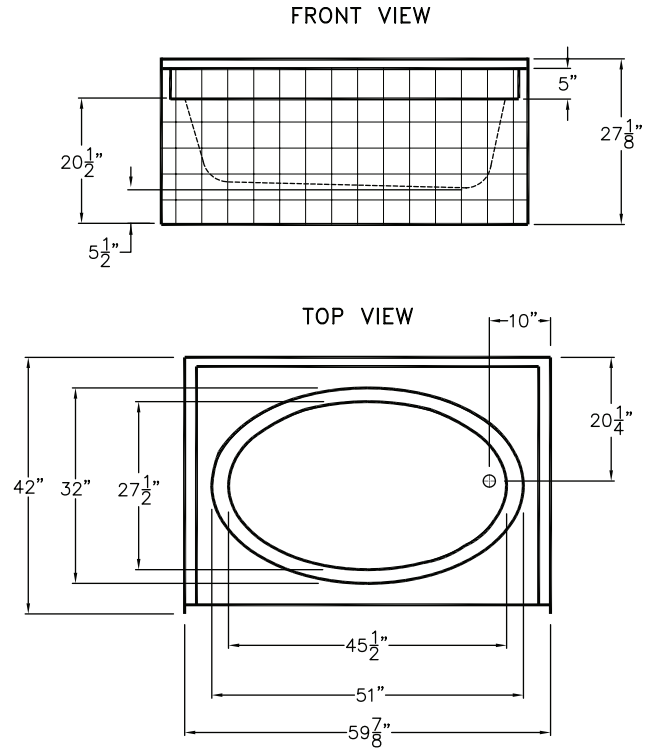

G 4260 TO Tile
60" x 42" x 27.25"

FEATURES

FINISH	PRODUCT	PIECES	WALL
AcryIX™ Applied Acrylic	Garden Tub	One	Tile Pattern

OPTIONS

WHIRLPOOL	AcryIX™ COLORS	SOLID SURFACE COLORS	ACCESSORIES
Yes	White, Bone, Biscuit	Solids or Naturals	Drain

TECHNICAL INFORMATION

WT	LOAD FACTOR	HANDED BY	CODES	WARRANTY
128	0.55	Drain L R	ANSI 124.1, UPC	AcryIX™ - Lifetime Limited Solid Surface - 10 Year Limited

AVAILABILITY

NORTHEAST	MID / SOUTH
Extended Lead Time	Standard