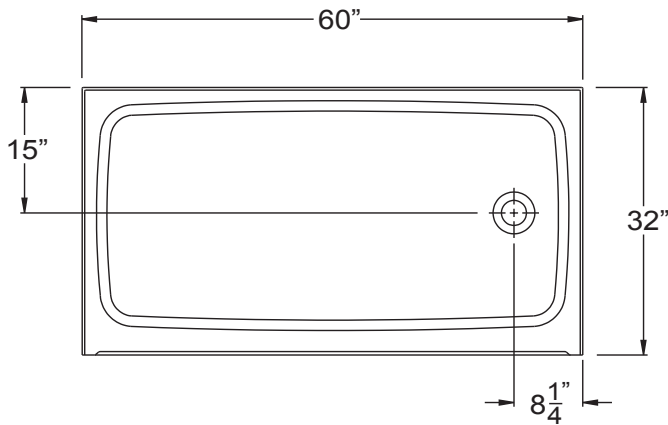

THERMAL CAST ACRYLIC shower bases

AB 6032 60" x 32" x 7.25"

Cast acrylic shower base with 6" easy-step threshold

HANDED left or right drain

WEIGHT 83

WARRANTY 5 year limited

6" EasyStep™

LEFT OR RIGHT DRAIN	A	B	C	D
AB 6032	60 1/4"	9 9/16"	33"	15 3/4"