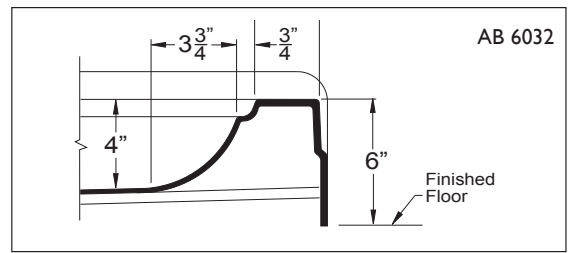

THERMAL CAST ACRYLIC shower bases

AB 6032 60" x 32" x 7.25"

Cast acrylic shower base with 6" easy-step threshold

HANDED left or right drain

WEIGHT 83

WARRANTY 5 year limited

6" EasyStep™

LEFT OR RIGHT DRAIN	A	B	C	D
AB 6032	60 1/4"	9 9/16"	33"	15 3/4"