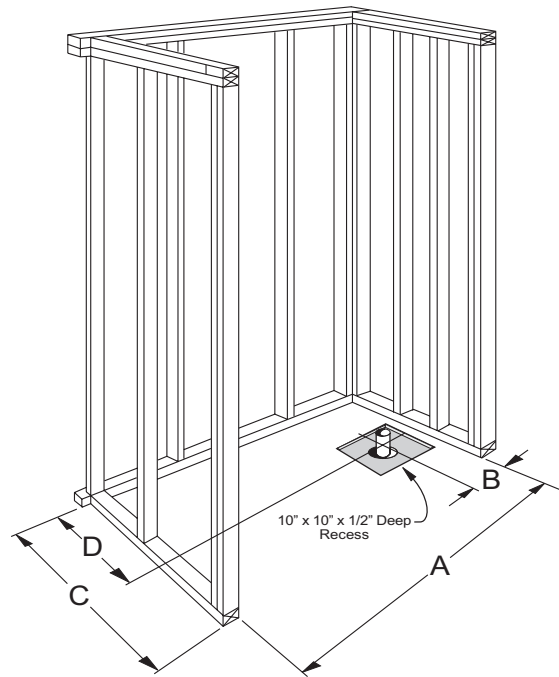

THERMAL CAST ACRYLIC shower bases

AB 6032 60" x 32" x 7.25"

Cast acrylic shower base with 6" easy-step threshold

HANDED left or right drain

WEIGHT 83

WARRANTY 5 year limited

6" EasyStep™

LEFT OR RIGHT DRAIN	A	B	C	D
AB 6032	60 1/4"	9 9/16"	33"	15 3/4"