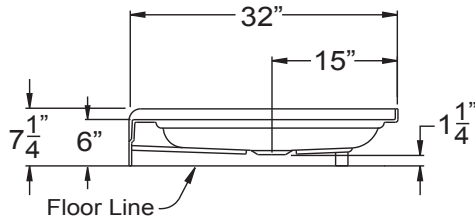

THERMAL CAST ACRYLIC shower bases

AB 6032 60" x 32" x 7.25"

Cast acrylic shower base with 6" easy-step threshold

HANDED left or right drain

WEIGHT 83

WARRANTY 5 year limited

6" EasyStep™

LEFT OR RIGHT DRAIN	A	B	C	D
AB 6032	60 1/4"	9 9/16"	33"	15 3/4"