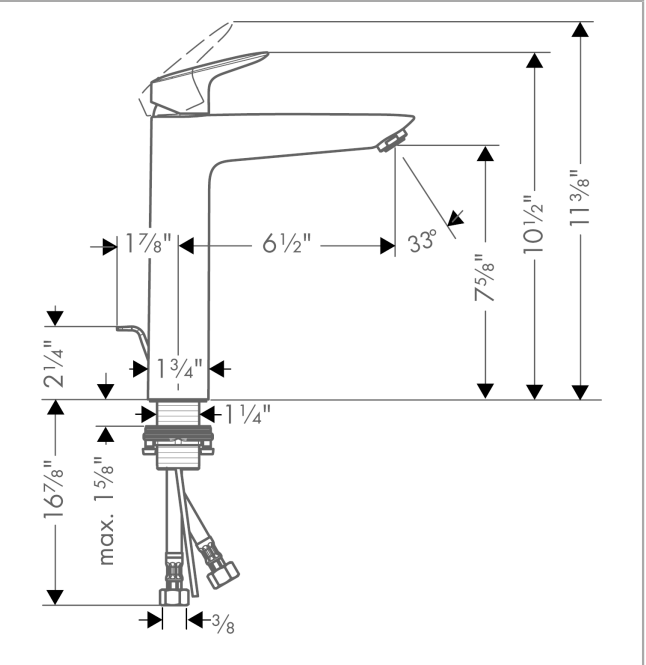

Logis

Single-Hole Faucet 190 with Pop-Up Drain, 1.2 GPM

Finishes : **chrome** Part no. : **71090001**

Description

Features

- Aerated spray
- Flow: 1.2 GPM (4.5 L/Min)
- Ceramic cartridge
- Includes pop-up drain

Item details

List Price \$ 227.00

Technology

Compliance

Product image

Scale drawing

Logis

Single-Hole Faucet 190 with Pop-Up Drain, 1.2 GPM

Finishes : **chrome** Part no. : **71090001**

Exploded drawing

Year of production: >07/16

Logis

Single-Hole Faucet 190 with Pop-Up Drain, 1.2 GPM

Finishes : **chrome** Part no. : **71090001**

Spare parts list

Year of production: >07/16

Pos.	Description	Part no.	Price	PU
1	handle	92224000	-	1
2	screw cover	96338000	-	1
3	flange	97406000	-	1
4	nut	97209000	-	1
5	O-Ring 32x2	98193000	-	1
6	O-ring 35x2	92604000	-	1
7	cartridge, assy	95646001	-	1
8	locking screw for handle	95140000	-	1
9	seal	95008000	-	1
10	adapter for cartridge	98750000	-	1
11	O-Ring 30x2	98186000	-	1
12	aerator M24x1 (4,5 l/min)	92879000	-	1
13	flat seal	98749000	-	1
14	fixing set (Ø 32)	13961000	-	1
15	lever collar	97548000	-	1
16	connection hose 35½" M8x0,75 3/8"	96316001	-	1
17	pull rod	96657000	-	1
a	pop up waste	88509000	-	1
b	lever arm 340mm (ball-Ø12mm)	96324000	-	1