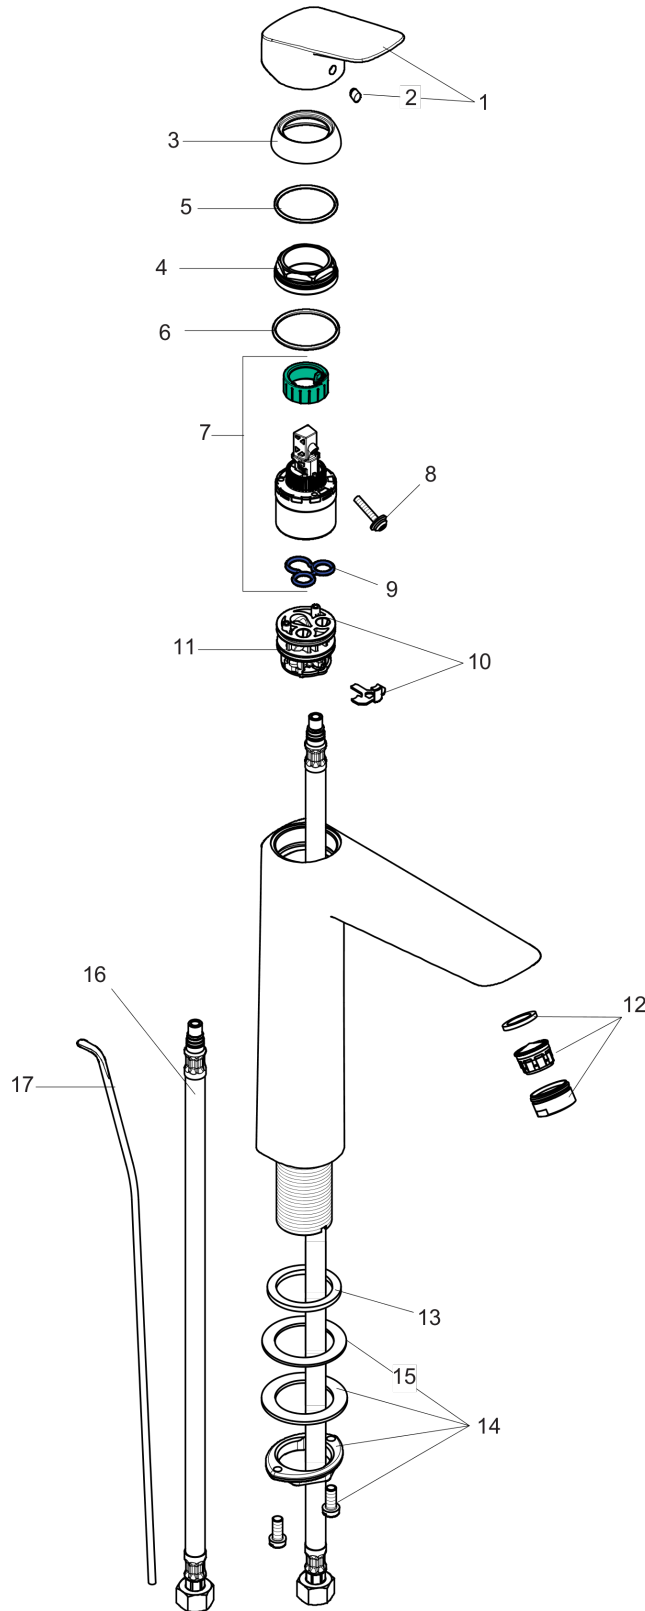

Logis

Single-Hole Faucet 190 with Pop-Up Drain, 1.2 GPM

Finishes : **chrome** Part no. : **71090001**

Description

Features

- Aerated spray
- Flow: 1.2 GPM (4.5 L/Min)
- Ceramic cartridge
- Includes pop-up drain

Item details

List Price \$ 227.00

Technology

Compliance

Product image

Scale drawing

Logis

Single-Hole Faucet 190 with Pop-Up Drain, 1.2 GPM

Finishes : **chrome** Part no. : **71090001**

Exploded drawing

Year of production: >07/16

Logis

Single-Hole Faucet 190 with Pop-Up Drain, 1.2 GPM

Finishes : **chrome** Part no. : **71090001**

Spare parts list

Year of production: >07/16

Pos.	Description	Part no.	Price	PU
1	handle	92224000	-	1
2	screw cover	96338000	-	1
3	flange	97406000	-	1
4	nut	97209000	-	1
5	O-Ring 32x2	98193000	-	1
6	O-ring 35x2	92604000	-	1
7	cartridge, assy	95646001	-	1
8	locking screw for handle	95140000	-	1
9	seal	95008000	-	1
10	adapter for cartridge	98750000	-	1
11	O-Ring 30x2	98186000	-	1
12	aerator M24x1 (4,5 l/min)	92879000	-	1
13	flat seal	98749000	-	1
14	fixing set (Ø 32)	13961000	-	1
15	lever collar	97548000	-	1
16	connection hose 35½" M8x0,75 3/8"	96316001	-	1
17	pull rod	96657000	-	1
a	pop up waste	88509000	-	1
b	lever arm 340mm (ball-Ø12mm)	96324000	-	1