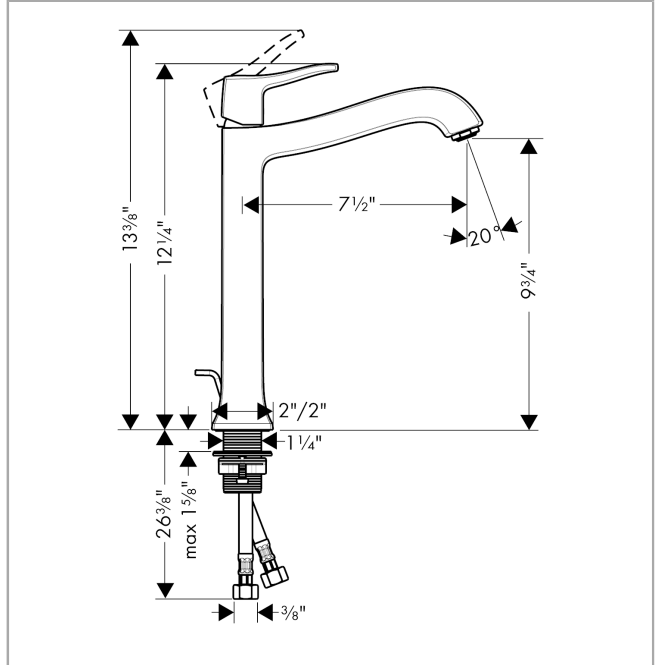

Metris C
Single-Hole Faucet 250 with Pop-Up Drain, 1.2 GPM
 Finishes : **rubbed bronze** Part no. : **31078921**

Description

Features

- Aerated spray
- Flow: 1.2 GPM (4.5 L/Min)
- Ceramic cartridge
- Includes pop-up drain

Item details

List Price \$ 643.00

Technology

Compliance

Product image

Scale drawing

Metris C
Single-Hole Faucet 250 with Pop-Up Drain, 1.2 GPM
 Finishes : **rubbed bronze** Part no. : **31078921**

Exploded drawing

Year of production: >07/16

Metris C

Single-Hole Faucet 250 with Pop-Up Drain, 1.2 GPM

Finishes : **rubbed bronze** Part no. : **31078921**

Spare parts list

Year of production: >07/16

Pos.	Description	Part no.	Price	PU
1	handle	31291920	-	1
2	screw cover	96338000	-	1
3	flange	98863920	-	1
4	nut	98864000	-	1
5	cartridge, assy	95973001	-	1
6	locking screw for handle	95140000	-	1
7	seal	98865000	-	1
8	adapter for cartridge	98866000	-	1
9	fixing set (Ø 32)	13961000	-	1
10	aerator M24x1 (4,5 l/min)	92877920	-	1
11	connection hose 18½" M8x0,75 3/8"	96321001	-	1
a	pull rod	96657920	-	1
b	pop up waste	88509920	-	1
c	lever arm 340mm (ball-Ø12mm)	96324000	-	1
d	lever collar	97548000	-	1