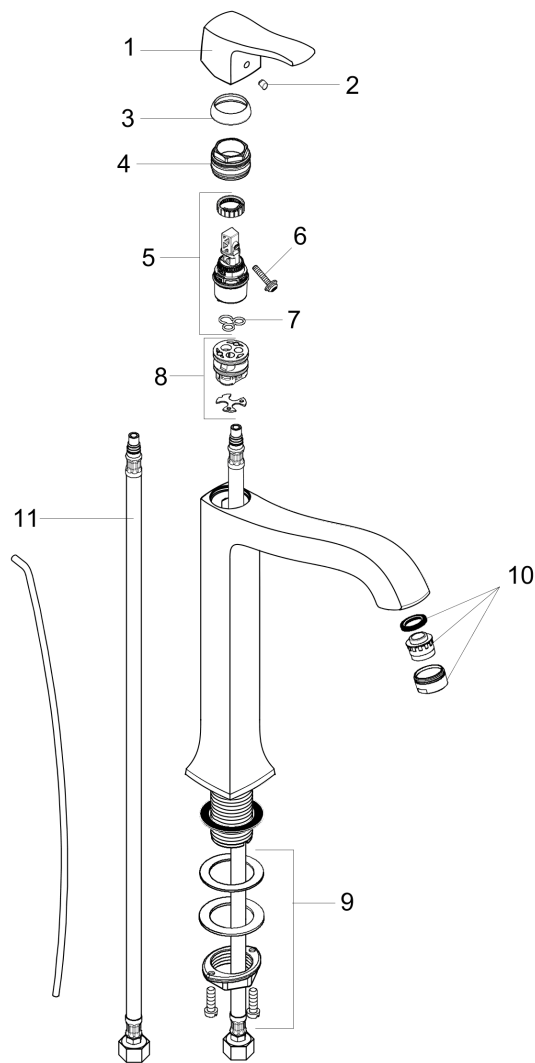

Metris C
Single-Hole Faucet 250 with Pop-Up Drain, 1.2 GPM
 Finishes : **rubbed bronze** Part no. : **31078921**

Description

Features

- Aerated spray
- Flow: 1.2 GPM (4.5 L/Min)
- Ceramic cartridge
- Includes pop-up drain

Item details

List Price \$ 643.00

Technology

Compliance

Product image

Scale drawing

Metris C
Single-Hole Faucet 250 with Pop-Up Drain, 1.2 GPM
 Finishes : **rubbed bronze** Part no. : **31078921**

Exploded drawing

Year of production: >07/16

Metris C

Single-Hole Faucet 250 with Pop-Up Drain, 1.2 GPM

Finishes : **rubbed bronze** Part no. : **31078921**

Spare parts list

Year of production: >07/16

Pos.	Description	Part no.	Price	PU
1	handle	31291920	-	1
2	screw cover	96338000	-	1
3	flange	98863920	-	1
4	nut	98864000	-	1
5	cartridge, assy	95973001	-	1
6	locking screw for handle	95140000	-	1
7	seal	98865000	-	1
8	adapter for cartridge	98866000	-	1
9	fixing set (Ø 32)	13961000	-	1
10	aerator M24x1 (4,5 l/min)	92877920	-	1
11	connection hose 18½" M8x0,75 3/8"	96321001	-	1
a	pull rod	96657920	-	1
b	pop up waste	88509920	-	1
c	lever arm 340mm (ball-Ø12mm)	96324000	-	1
d	lever collar	97548000	-	1