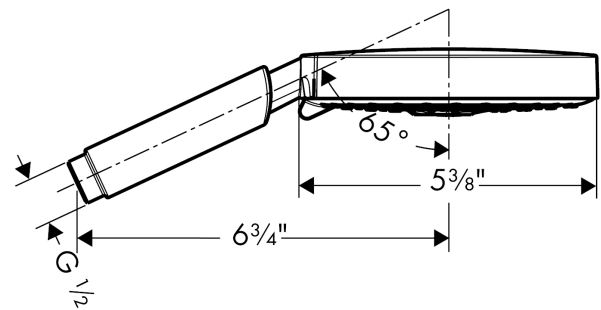

Raindance S

Handshower 150 3-Jet, 2.5 GPM

Finishes : **brushed nickel** Part no. : **28519821**

Description

Features

- 86 no-clog spray channels
- Spray modes: RainAir, BalanceAir, Whirl
- Flow: 2.5 GPM (9.5 L/Min)

Item details

List Price \$ 345.00

Technology

Design awards

Compliance

Product image

Scale drawing

Raindance S

Handshower 150 3-Jet, 2.5 GPM

Finishes : **brushed nickel** Part no. : **28519821**

Exploded drawing

Year of production: >07/06

— 1

Raindance S

Handshower 150 3-Jet, 2.5 GPM

Finishes : **brushed nickel** Part no. : **28519821**