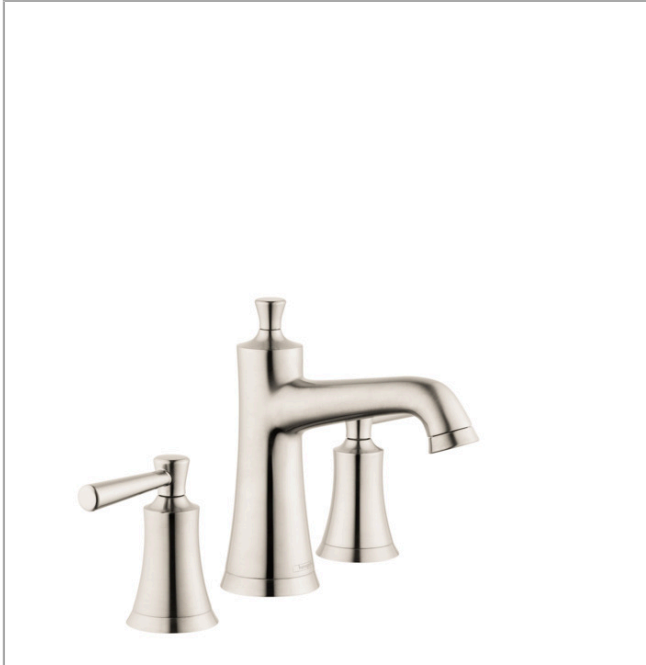

**Joleena**

**Widespread Faucet 100 with Pop-Up Drain, 1.2 GPM**

Finishes : **brushed nickel** Part no. : **04774820**

**Description**

**Features**

- Spray modes: Aerated spray
- Flow: 1.2 GPM (4.5 L/Min)
- 90° ceramic valves
- Includes pop-up drain

**Item details**

List Price \$ 503.00

**Technology**

**Compliance**

**Product image**

**Scale drawing**

**Joleena**  
**Widespread Faucet 100 with Pop-Up Drain, 1.2 GPM**  
 Finishes : **brushed nickel**    Part no. : **04774820**

Exploded drawing

Year of production: >01/20

**Joleena**

**Widespread Faucet 100 with Pop-Up Drain, 1.2 GPM**

Finishes : **brushed nickel** Part no. : **04774820**

**Spare parts list**

Year of production: >01/20

Pos.	Description	Part no.	Price	PU
1	spout cpl.	93555820	-	1
2	aerator M24x1 (4,5 l/min)	93531821	-	1
3	escutcheon	93530820	-	1
4	pop up rod	93554820	-	1
5	null	92913000	-	1
6	O-ring 8x1,75	97827000	-	1
7	null	92909000	-	1
8	lever collar	97548000	-	1
9	hose connection angel	92905000	-	1
10	handle	93553820	-	1
11	handle fixing set	98932000	-	1
12	shut off unit right closing	98817001	-	1
13	shut off unit left closing	95366001	-	1
14	null	92907000	-	1
15	connection hose 18½" M8x0,75 3/8"	96321001	-	1
16	null	92914000	-	1
a	pop up waste	88509820	-	1