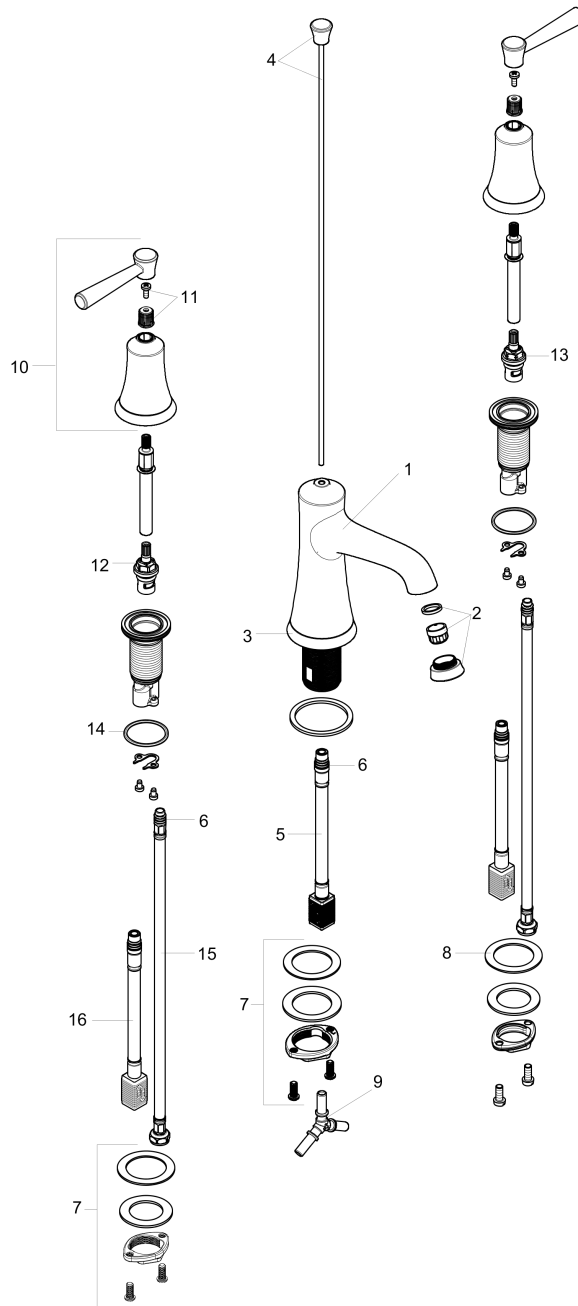

**Joleena**

**Widespread Faucet 100 with Pop-Up Drain, 1.2 GPM**

Finishes : **brushed nickel** Part no. : **04774820**

**Description**

**Features**

- Spray modes: Aerated spray
- Flow: 1.2 GPM (4.5 L/Min)
- 90° ceramic valves
- Includes pop-up drain

**Item details**

List Price \$ 503.00

**Technology**

**Compliance**

**Product image**

**Scale drawing**

**Joleena**  
**Widespread Faucet 100 with Pop-Up Drain, 1.2 GPM**  
 Finishes : **brushed nickel**    Part no. : **04774820**

Exploded drawing

Year of production: >01/20

**Joleena**

**Widespread Faucet 100 with Pop-Up Drain, 1.2 GPM**

Finishes : **brushed nickel** Part no. : **04774820**

**Spare parts list**

Year of production: >01/20

Pos.	Description	Part no.	Price	PU
1	spout cpl.	93555820	-	1
2	aerator M24x1 (4,5 l/min)	93531821	-	1
3	escutcheon	93530820	-	1
4	pop up rod	93554820	-	1
5	null	92913000	-	1
6	O-ring 8x1,75	97827000	-	1
7	null	92909000	-	1
8	lever collar	97548000	-	1
9	hose connection angel	92905000	-	1
10	handle	93553820	-	1
11	handle fixing set	98932000	-	1
12	shut off unit right closing	98817001	-	1
13	shut off unit left closing	95366001	-	1
14	null	92907000	-	1
15	connection hose 18½" M8x0,75 3/8"	96321001	-	1
16	null	92914000	-	1
a	pop up waste	88509820	-	1