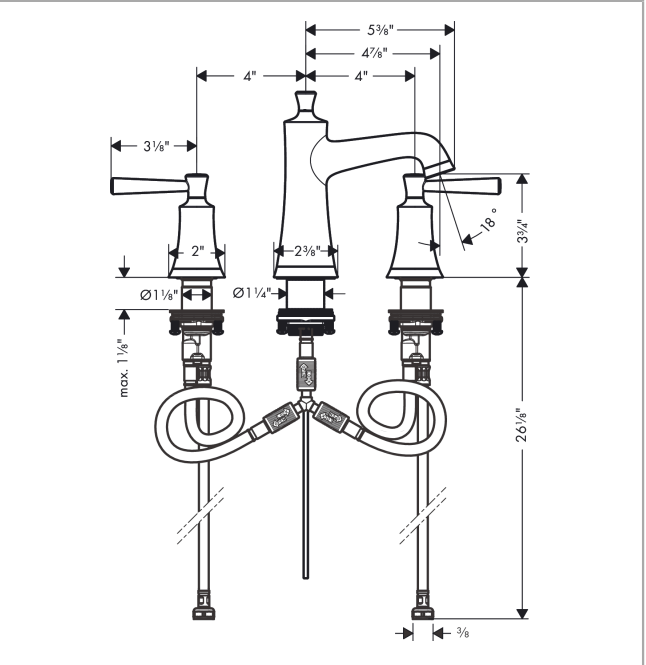

**Joleena**

**Widespread Faucet 100 with Pop-Up Drain, 1.2 GPM**

Finishes : **brushed nickel** Part no. : **04774820**

**Description**

**Features**

- Spray modes: Aerated spray
- Flow: 1.2 GPM (4.5 L/Min)
- 90° ceramic valves
- Includes pop-up drain

**Item details**

List Price \$ 503.00

**Technology**

**Compliance**

**Product image**

**Scale drawing**

**Joleena**  
**Widespread Faucet 100 with Pop-Up Drain, 1.2 GPM**  
 Finishes : **brushed nickel**    Part no. : **04774820**

Exploded drawing

Year of production: >01/20

**Joleena**

**Widespread Faucet 100 with Pop-Up Drain, 1.2 GPM**

Finishes : **brushed nickel** Part no. : **04774820**

**Spare parts list**

Year of production: >01/20

Pos.	Description	Part no.	Price	PU
1	spout cpl.	93555820	-	1
2	aerator M24x1 (4,5 l/min)	93531821	-	1
3	escutcheon	93530820	-	1
4	pop up rod	93554820	-	1
5	null	92913000	-	1
6	O-ring 8x1,75	97827000	-	1
7	null	92909000	-	1
8	lever collar	97548000	-	1
9	hose connection angel	92905000	-	1
10	handle	93553820	-	1
11	handle fixing set	98932000	-	1
12	shut off unit right closing	98817001	-	1
13	shut off unit left closing	95366001	-	1
14	null	92907000	-	1
15	connection hose 18½" M8x0,75 3/8"	96321001	-	1
16	null	92914000	-	1
a	pop up waste	88509820	-	1