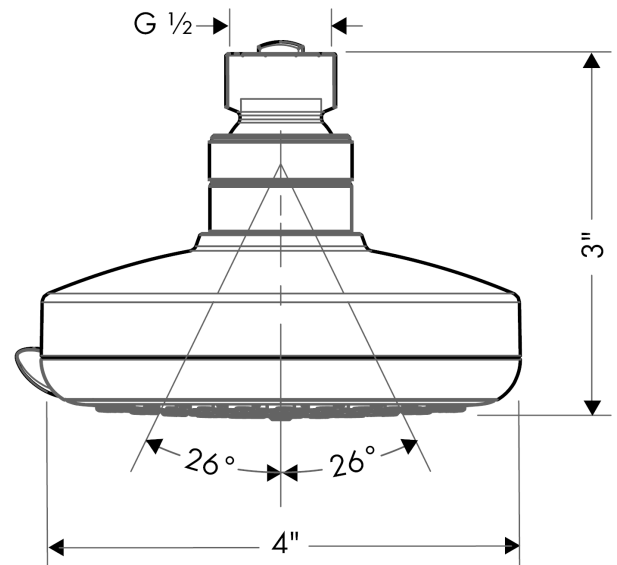

Croma 100
Showerhead E 3-Jet, 1.8 GPM
 Finishes : **brushed nickel** Part no. : **04733820**

Description

Features

- 75 no-clog spray channels
- Spray modes: Full, Pulsating Massage, Intense Turbo
- Flow: 1.8 GPM (6.8 L/Min)

Item details

List Price \$ 127.00

Technology

Compliance

Product image

Scale drawing

Croma 100
Showerhead E 3-Jet, 1.8 GPM
Finishes : **brushed nickel** Part no. : **04733820**

Exploded drawing

Year of production: >01/18

Croma 100
Showerhead E 3-Jet, 1.8 GPM
 Finishes : **brushed nickel** Part no. : **04733820**

Spare parts list

Year of production: >01/18

Pos.	Description	Part no.	Price	PU
1	filter packing	88649000	-	1