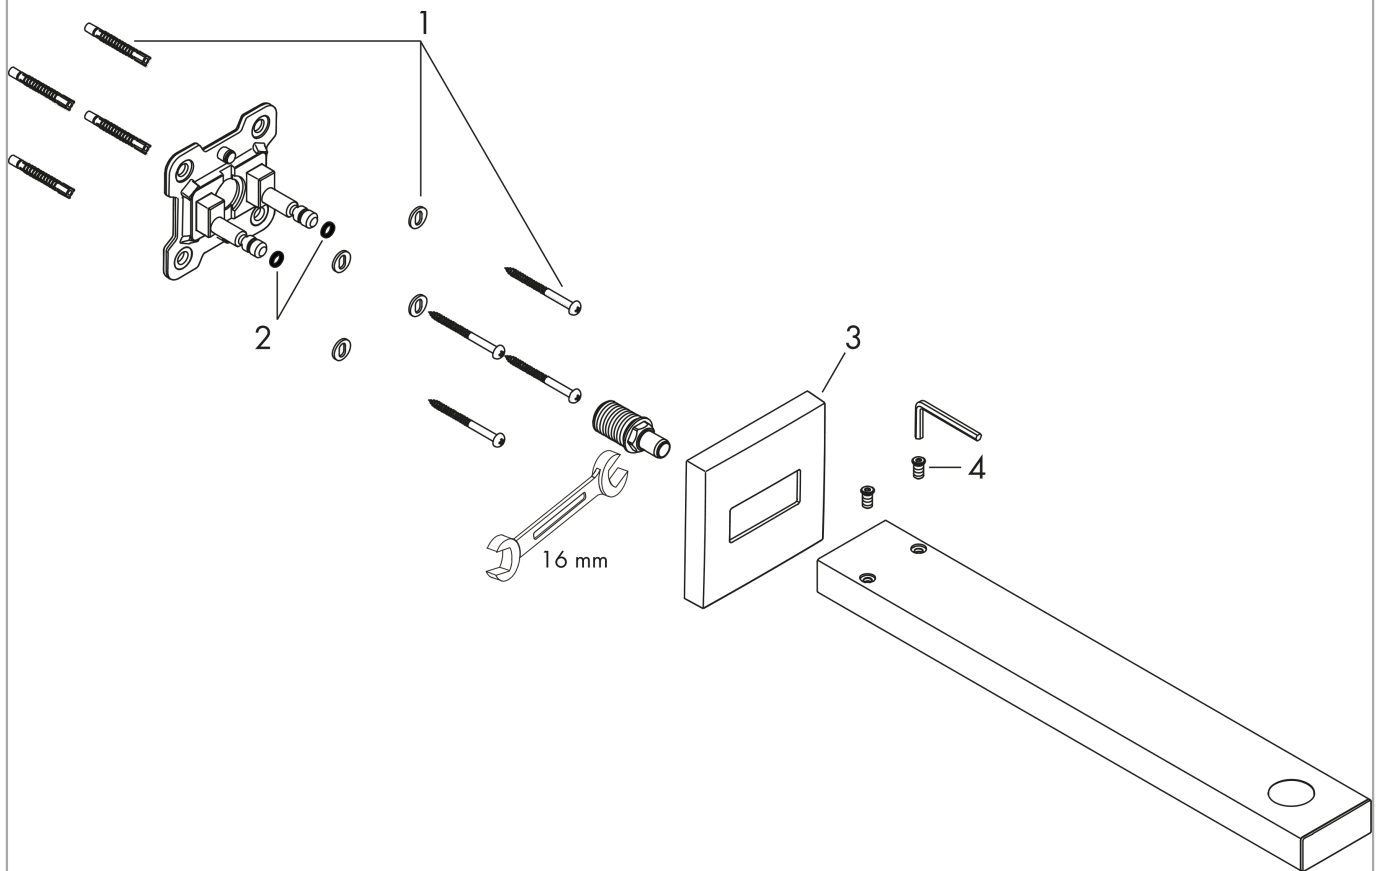

**Raindance E**  
**Showerarm, 15" (Must be used with Raindance E 300 Showerhead)**  
 Finishes : **brushed nickel** Part no. : **04731820**

**Description**

**Features**

- Brass
- 1/2" NPT

**Item details**

List Price \$ 242.00

**Compliance**

**Product image**

**Scale drawing**

**Raindance E**  
**Showerarm, 15" (Must be used with Raindance E 300 Showerhead)**  
 Finishes : **brushed nickel** Part no. : **04731820**

Exploded drawing

Year of production: >04/18

**Raindance E**

**Showerarm, 15" (Must be used with Raindance E 300 Showerhead)**

Finishes : **brushed nickel** Part no. : **04731820**

**Spare parts list**

Year of production: >04/18