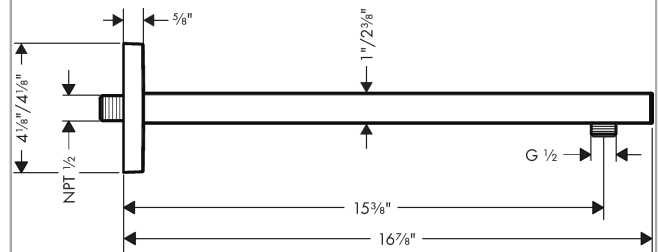

**Raindance E**  
**Showerarm, 15" (Must be used with Raindance E 300 Showerhead)**  
 Finishes : **brushed nickel** Part no. : **04731820**

**Description**

**Features**

- Brass
- 1/2" NPT

**Item details**

List Price \$ 242.00

**Compliance**

**Product image**

**Scale drawing**

**Raindance E**  
**Showerarm, 15" (Must be used with Raindance E 300 Showerhead)**  
 Finishes : **brushed nickel** Part no. : **04731820**

Exploded drawing

Year of production: >04/18

**Raindance E**

**Showerarm, 15" (Must be used with Raindance E 300 Showerhead)**

Finishes : **brushed nickel** Part no. : **04731820**

**Spare parts list**

Year of production: >04/18