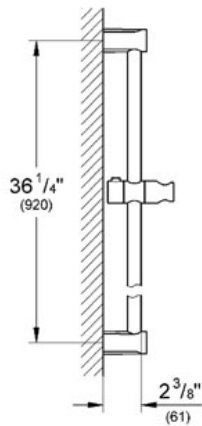

NEW TEMPESTA  
COSMOPOLITAN  
36" Shower Bar

MODEL # 27522

GROHE America, Inc | 200 North Gary Avenue, Suite G, Roselle, IL 60172  
Phone: +1 (800) 444-7643 | Fax: +1 (800) 225-2778 | us-customerservice@grohe.com

*Pure Freude an Wasser*

**Product Description:**  
36" Shower Bar

**Standard Specification:**

- GROHE StarLight® finish
- With wall holders
- Glide element and swivel holder

**Applicable Codes & Standards:**

- Energy Policy Act of 1992
- ASME A112.18.1/CSA B125.1

**Color:**

- 27522 000 chrome