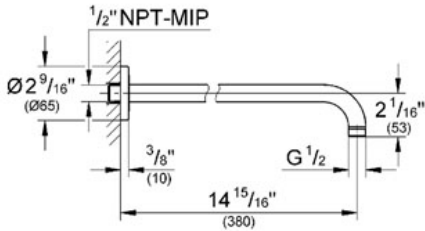

Product Description: 16" Shower Arm

Standard Specification:

- GROHE StarLight® finish
- 1/2" NPT Male Threads
- Can be used with all Rainshower shower heads except Rainshower Jumbo

Applicable Codes & Standards:

- Energy Policy Act of 1992
- ASME A112.18.1/CSA B125.1

Color:

- 28540 000 chrome
- 28540 BE0 Sterling inf
- 28540 EN0 Brushed Nickel
- 28540 KS0 velvet black
- 28540 LS0 moon white
- 28540 ZB0 Oil Rubbed Bronze