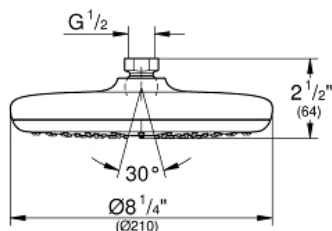

Product Description:
Head Shower 1 Spray

Standard Specification:

- Rain spray pattern (1 spray-rain)
- Diameter 8 1/4"
- Rotating ball joint $\pm 15^\circ$
- 1/2" Connection thread
- **GROHE EcoJoy** 1.8 gpm (6.6 l/min) flow limiter
- **GROHE DreamSpray** perfect spray pattern
- **GROHE StarLight** chrome finish
- **SpeedClean**[®] anti-lime system
- Inner WaterGuide for a longer life
- Suitable for instantaneous heater
- Min. recommended pressure: 15 psi