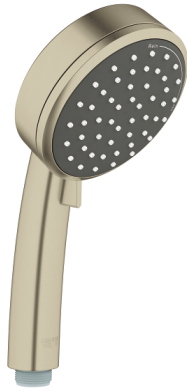

NEW TEMPESTA
COSMOPOLITAN 100
Handshower 2 Sprays
MODEL # 26046EN2

Pure Freude
an Wasser

GROHE

Product Description:
NEW TEMPESTA COSMOPOLITAN 100
Handshower 2 Sprays

Standard Specification:

- 2 Adjustable spray patterns: Rain, Jet
- GROHE EcoJoy 1.75 gpm (6.6 l/min) flow limiter
- GROHE DreamSpray perfect spray pattern
- GROHE StarLight finish
- SpeedClean anti-lime system
- Inner WaterGuide for a longer life
- Universal mounting system (fits all standard shower hoses)
- Min. recommended pressure: 15 psi (1.0 bar)

Applicable Codes & Standards:

- ASME A112.18.1/CSA B125.1
- EPA WaterSense®
- MASS

Color:

- 26046EN2 Brushed Nickel InfinityFinish