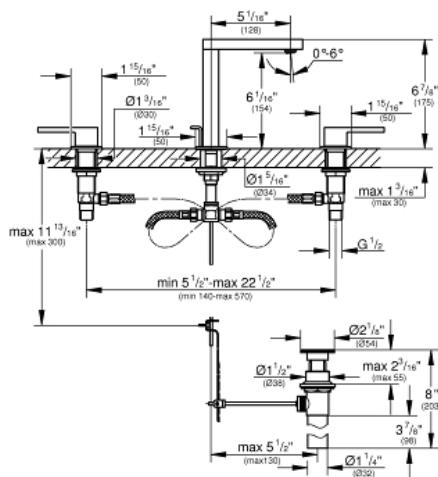

GROHE PLUS
8" Widespread Two-Handle
Bathroom Faucet L-Size

MODEL # 20302003

Pure Freude
an Wasser

GROHE

Product Description:

GROHE PLUS

8" Widespread Two-Handle Bathroom Faucet L-Size

Standard Specification:

- Metal lever handle
- 1/2" (13mm) ceramic cartridge (90° turn)
- **GROHE StarLight** chrome finish
- **GROHE EcoJoy**
- **GROHE AquaGuide** adjustable flow control
- **GROHE QuickFix** rapid installation system
- Spout with flow control
- Includes waste-set drain assembly
- Pressure resistant flexible connection hoses (between spout and side valves)
- Max flow rate: 1.2 gpm (4.56 L/min)