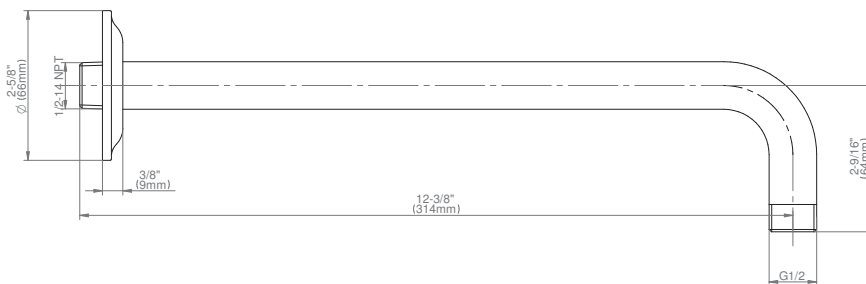

The measurements shown are for reference only. Products and specifications shown are subject to change without notice. Revised 7/2019.

www.graff-designs.com | phone: 800-954-4723