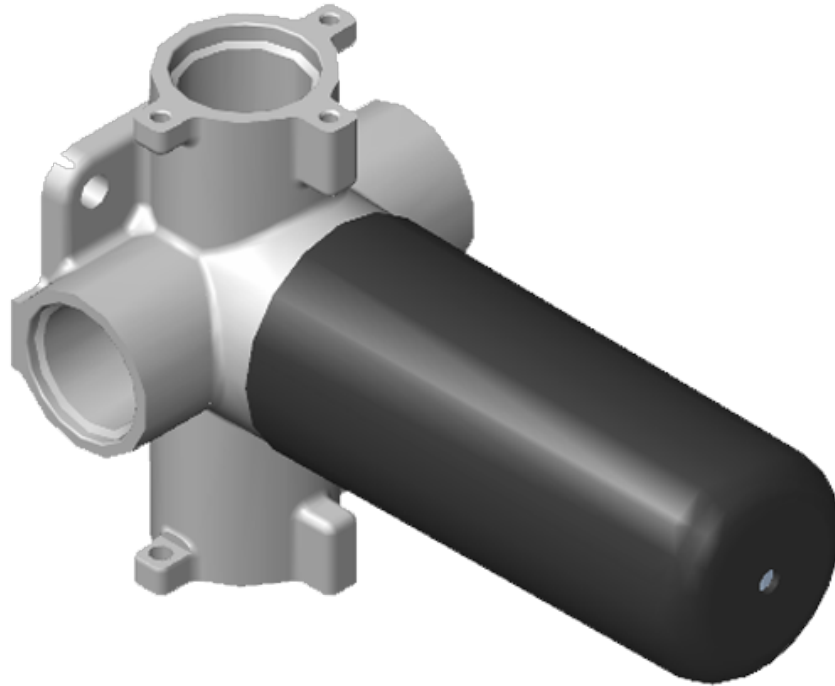

Architectural White

G-8031-LM56E-T

Vintage Series

SHOWER
 Three-Way Diverter Control Valve
 WITH Off Function (No Pass-
 Through)
G-8053

Information

- ~11.4 gpm @ 60 psi
- 3/4" universal inlets/outlets with female threads
- Operates one function at a time
- Stacking inlet feature
- Supplied with protective plastic cover
- CALGreen compliant depending on functions