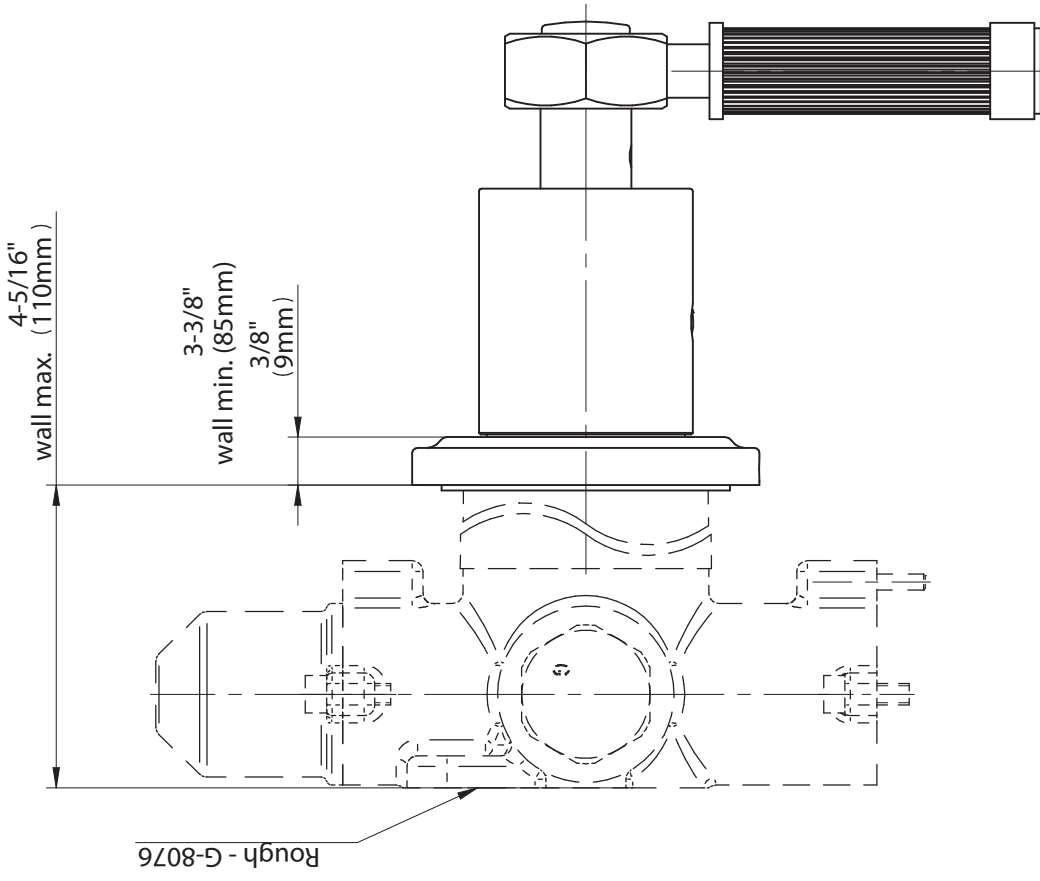

Architectural
White

G-8034-LM56E1

Vintage Series

SHOWER
7-1/2" Vintage Tub Spout
G-11365

GRAFF[®]

Information

- Includes spout ring
- 1/2" NPT male thread inlet
- Tub spout flow rate ~ 12.4 gpm @60 psi

Finishes