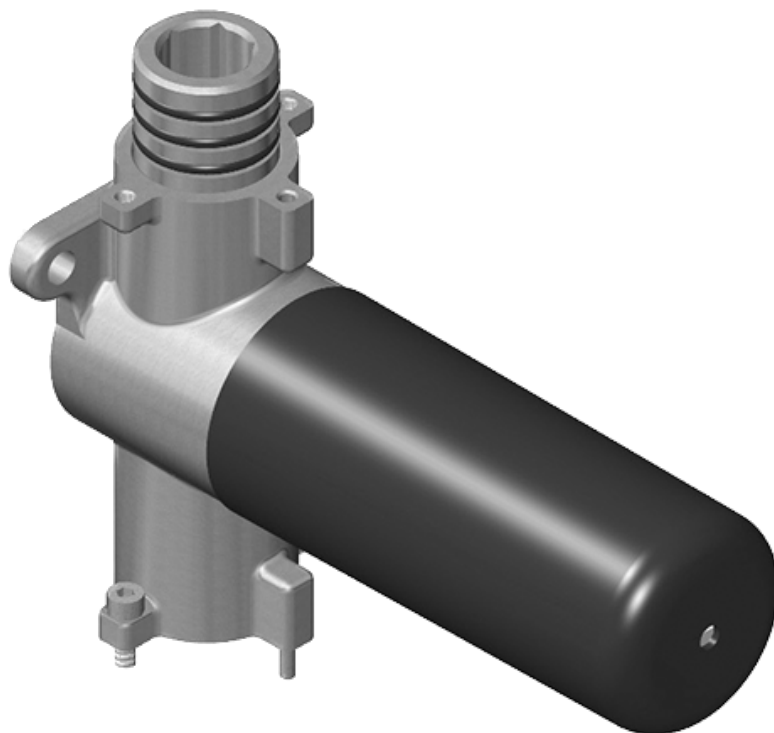

SHOWER
Stop/Volume Control Rough Valve
G-8077

Information

- 18.1 gpm @ 60 psi
- 3/4" universal inlets/outlets with female threads
- Stacking inlet and outlet feature
- Supplied with protective plastic cover
- CalGreen compliant dependent on functions

Finishes