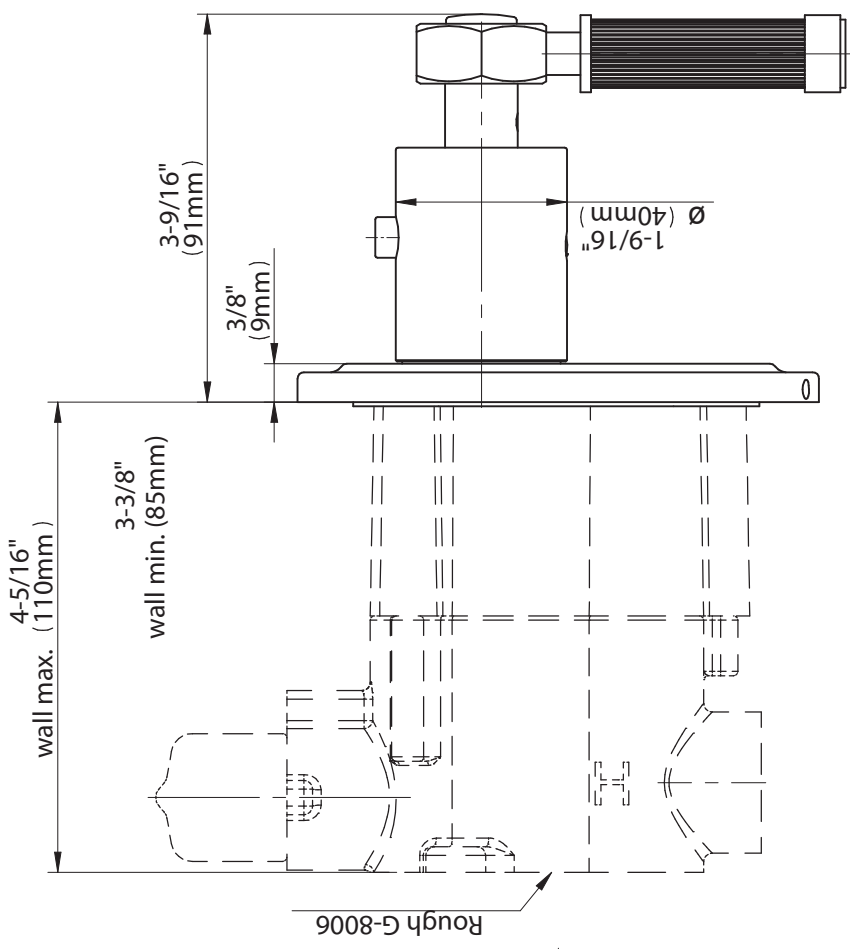

G-8031-LM56E-T

Vintage Series