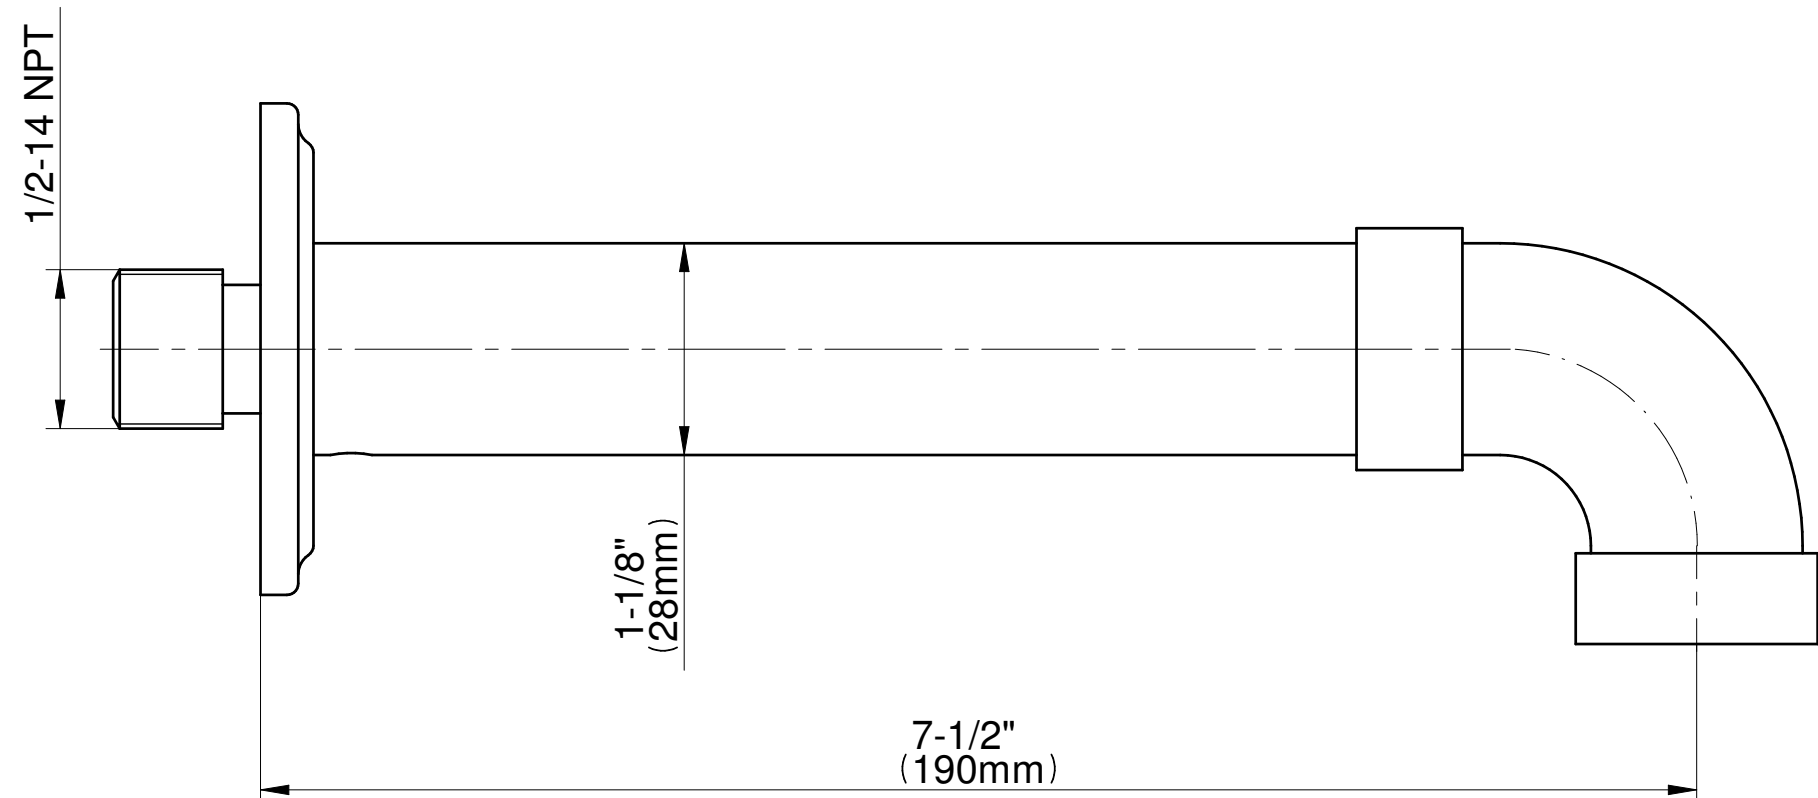

G-11365

Vintage Series