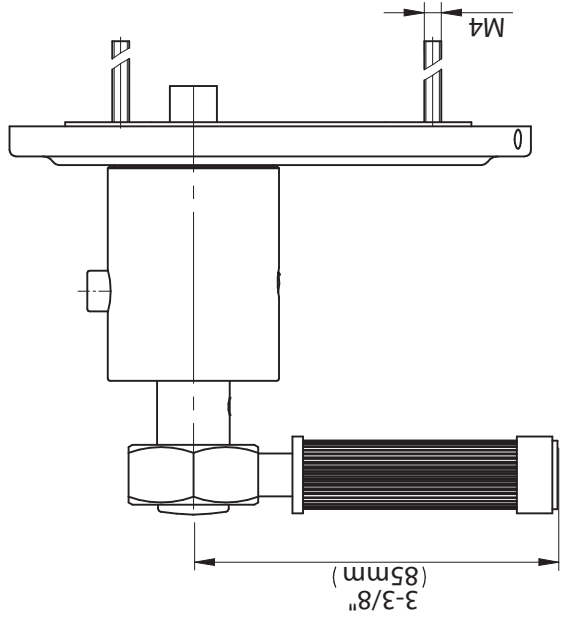

Architectural White

G-8031-LM56E-T

Vintage Series

SHOWER
 Three-Way Diverter Control Valve
 WITH Off Function (No Pass-
 Through)
G-8053

Information

- ~11.4 gpm @ 60 psi
- 3/4" universal inlets/outlets with female threads
- Operates one function at a time
- Stacking inlet feature
- Supplied with protective plastic cover
- CALGreen compliant depending on functions