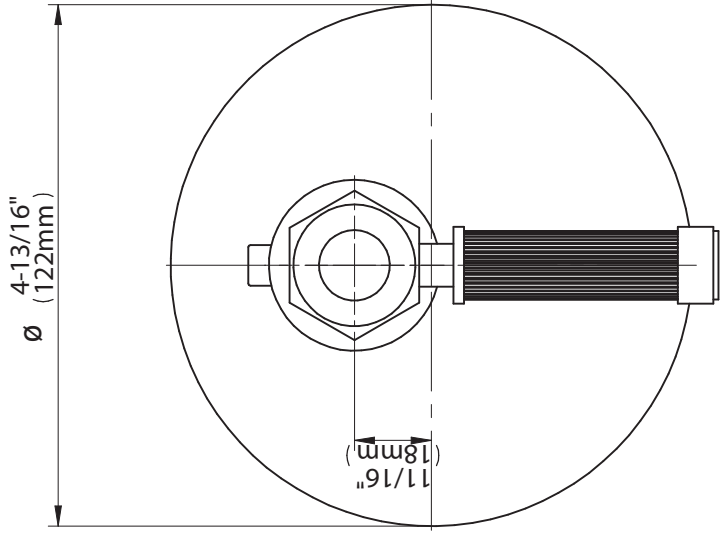

G-8031-LM56E-T

Vintage Series