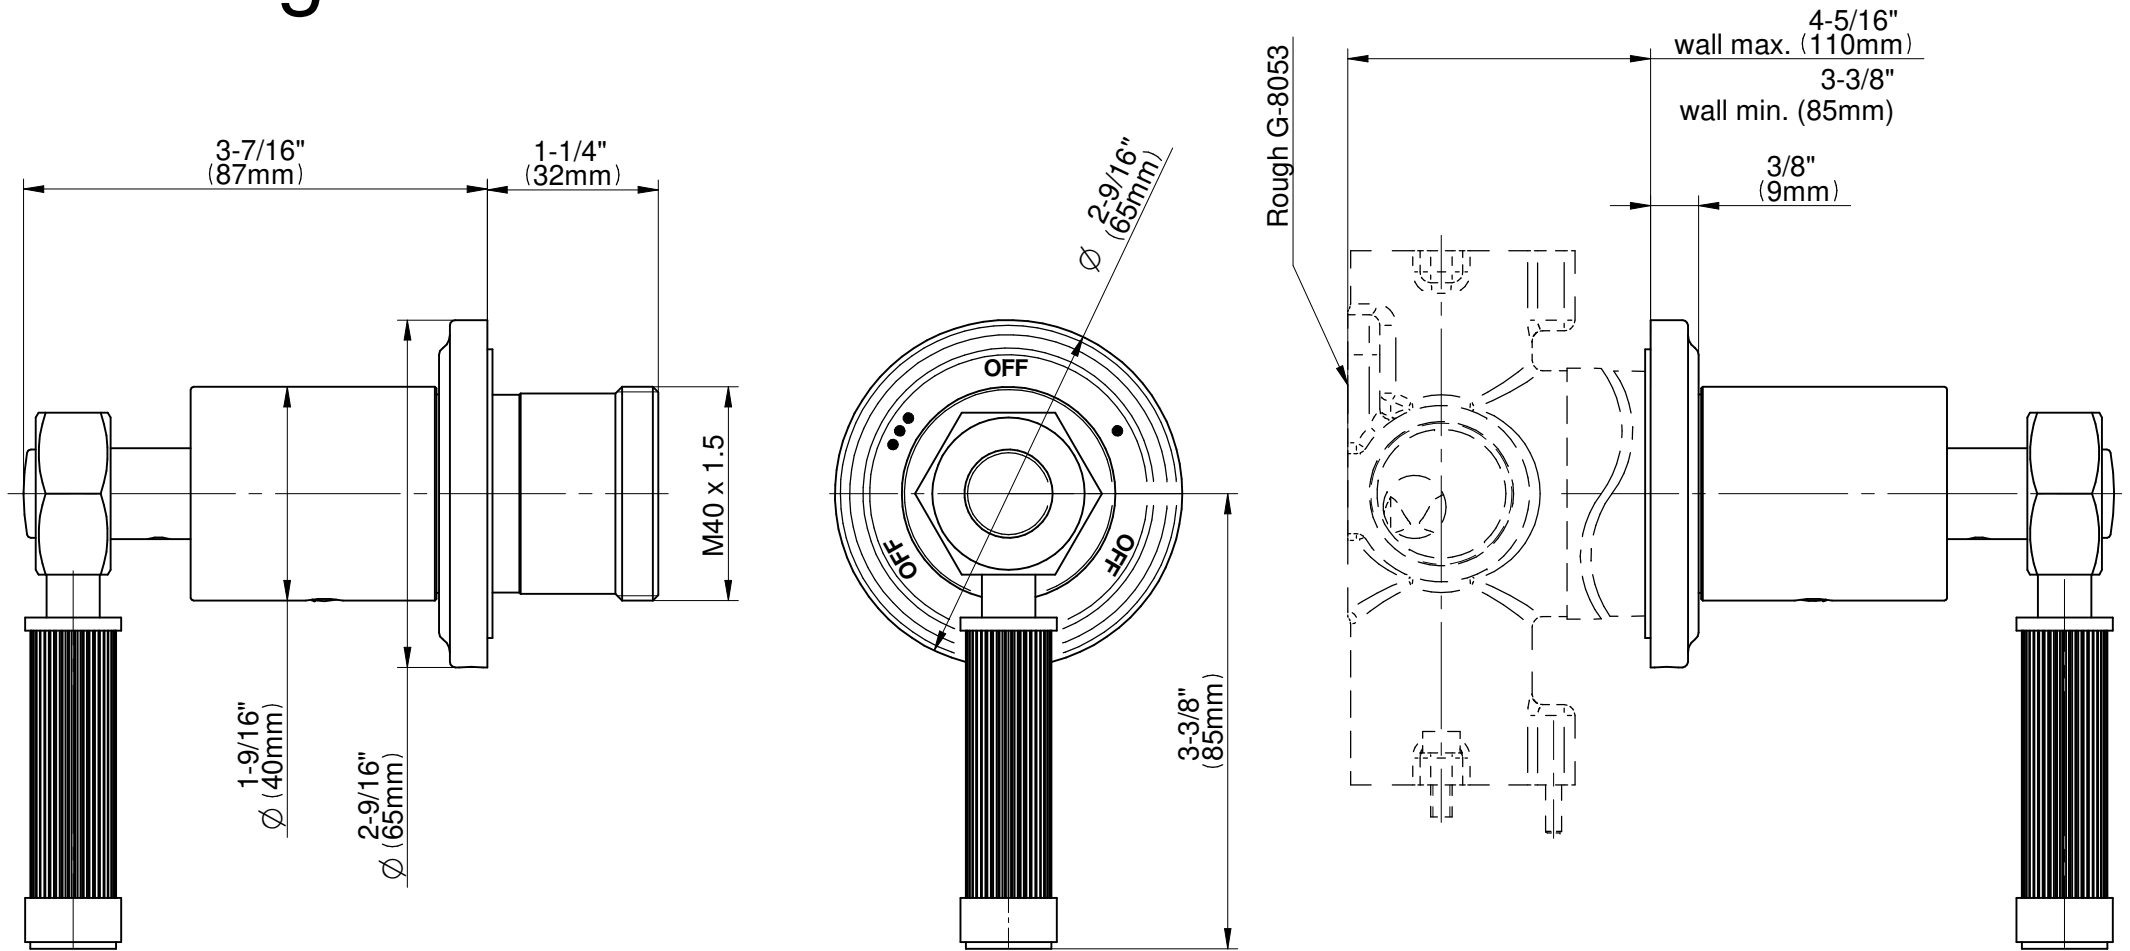

SHOWER
Vintage M-Series Thermostatic
Shower System - Tub and Shower
with Handshower
GT3.N42ST-LM56E0

GRAFF®

Information

- 3/4" thermostatic valve and trim
- 3/4" stop/volume control valve and 3-way diverter valve and trims
- 9" showerhead with 11" wall-mounted shower arm
- Showerhead features no-clog, easy-clean spray nozzles
- Handshower set with wall-mounted slide bar and 59" hose
- 7-1/2" matching Vintage collection tub spout
- Optional extension kit
- Flow rates: showerhead ≤ 1.8 max gpm, handshower ≤ 1.8 max gpm
- ADA
- CALGreen

G-8039-LM56E1

Vintage Series

SHOWER
Vintage M-Series Stop/Volume
Control Valve Trim with Handle

GRAFF®

Information

- Single metal handle
- Decorative trim plate
- Use with G-8076 Stop/Volume Control rough valve with Pass-Through or G-8077 Stop/Volume Control rough valve
- ADA