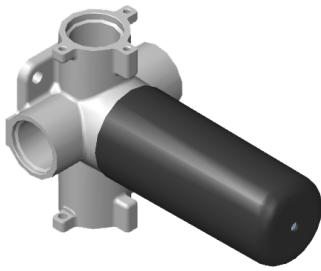

SHOWER
Vintage M-Series Thermostatic
Shower System - Tub and Shower
with Handshower
GT3.N42ST-LM56E0

GRAFF®

Information

- 3/4" thermostatic valve and trim
- 3/4" stop/volume control valve and 3-way diverter valve and trims
- 9" showerhead with 11" wall-mounted shower arm
- Showerhead features no-clog, easy-clean spray nozzles
- Handshower set with wall-mounted slide bar and 59" hose
- 7-1/2" matching Vintage collection tub spout
- Optional extension kit
- Flow rates: showerhead ≤ 1.8 max gpm, handshower ≤ 1.8 max gpm
- ADA
- CALGreen

Architectural White

G-8053

M-Series

3-Way Diverter Control Valve WITH Off Function (No Pass-Through)

Product Features

- 3/4" universal inlets/outlets with female threads
- Stacking inlet feature
- Supplied with protective plastic cover
- CalGreen compliant dependent on functions