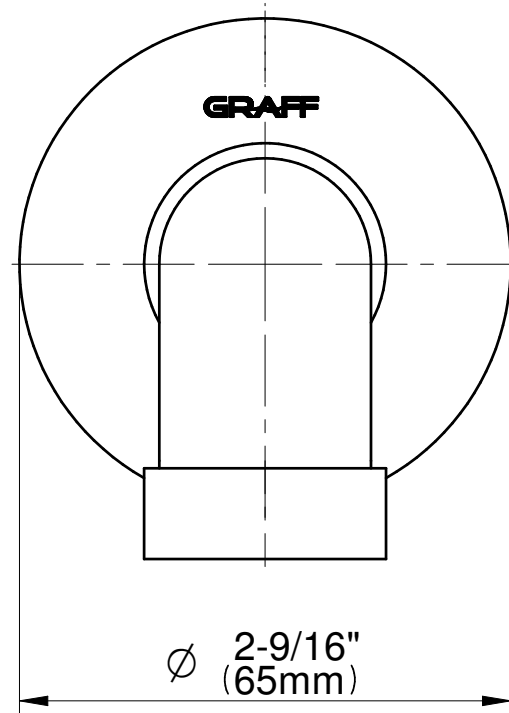

G-11365

Vintage Series