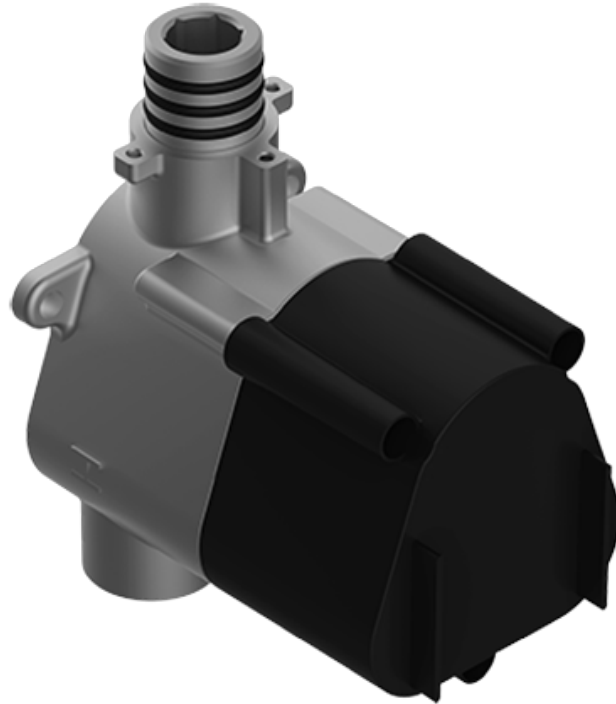

SHOWER
Vintage M-Series Thermostatic
Shower System - Tub and Shower
with Handshower
GT3.N42ST-LM56E0

GRAFF®

Information

- 3/4" thermostatic valve and trim
- 3/4" stop/volume control valve and 3-way diverter valve and trims
- 9" showerhead with 11" wall-mounted shower arm
- Showerhead features no-clog, easy-clean spray nozzles
- Handshower set with wall-mounted slide bar and 59" hose
- 7-1/2" matching Vintage collection tub spout
- Optional extension kit
- Flow rates: showerhead ≤ 1.8 max gpm, handshower ≤ 1.8 max gpm
- ADA
- CALGreen

SHOWER
Vintage M-Series 3-Way Diverter
Valve Trim with Handle

GRAFF®

Information

- Single metal handle
- Decorative trim plate
- Use with G-8053 3-Way Diverter Control Valve WITH Off Function
- ADA

Finishes

Architectural
White

G-8034-LM56E1

Vintage Series

SHOWER
7-1/2" Vintage Tub Spout
G-11365

GRAFF[®]

Information

- Includes spout ring
- 1/2" NPT male thread inlet
- Tub spout flow rate ~ 12.4 gpm @60 psi

Finishes

G-11365

Vintage Series

SHOWER
Thermostatic Rough Valve
G-8006

GRAFF[®]

Information

- 12.9 gpm @ 60 psi
- 3/4" universal inlets
- Built-in service stops
- Stacking outlet feature
- Complete serviceability from front of all units
- Supplied with protective plastic cover
- CalGreen compliant dependent on functions