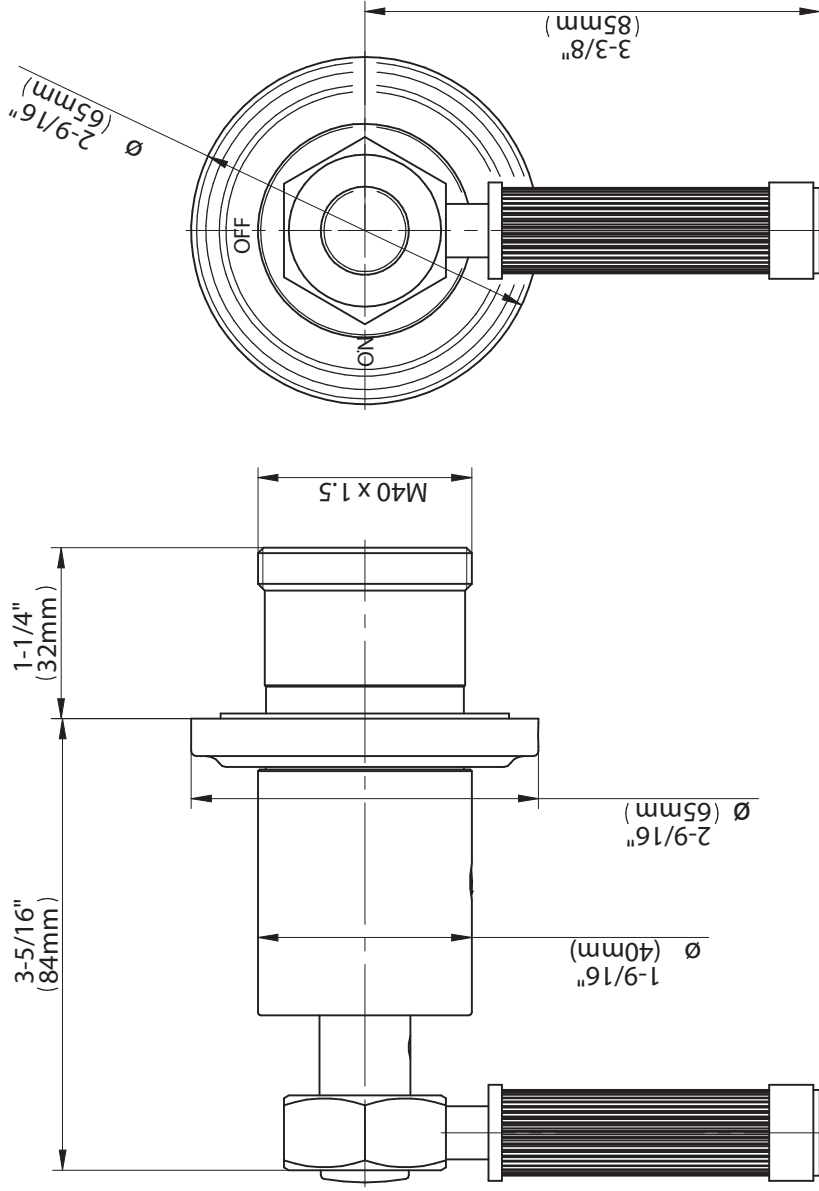

Architectural
White

G-8034-LM56E1

Vintage Series

SHOWER
7-1/2" Vintage Tub Spout
G-11365

GRAFF[®]

Information

- Includes spout ring
- 1/2" NPT male thread inlet
- Tub spout flow rate ~ 12.4 gpm @60 psi

Finishes