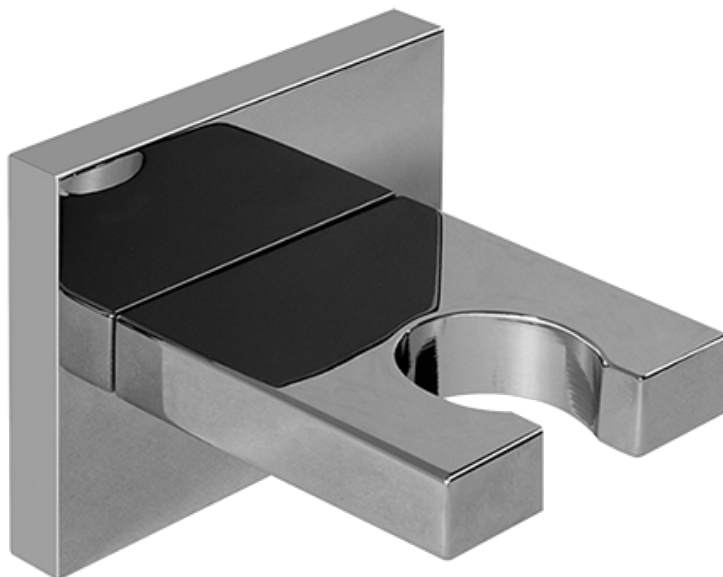

\* Special order finish- call for availability

SHOWER  
Contemporary Square Wall  
Bracket for Handshower  
**G-8632**

---

**GRAFF®**