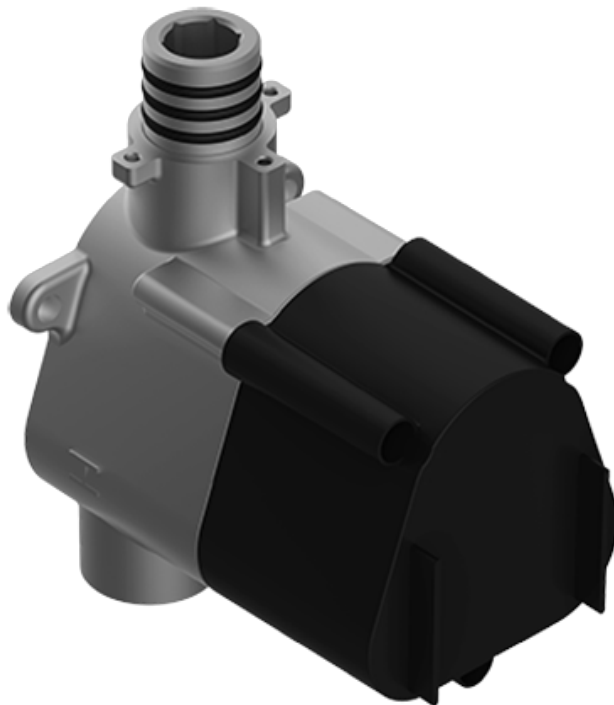

SHOWER  
M-Series Full Thermostatic  
Shower System  
**GM3.128SH-LM38E0**

**GRAFF**<sup>®</sup>

## Information

- 3/4" thermostatic valve and trim
- 3/4" stop/volume control valve and 2-way diverter valve and trims
- Showerhead features no-clog, easy-clean spray nozzles
- Flush-mounted swivel body sprays (3 pieces)
- Handshower set with wall bracket and 59" hose
- Optional extension kit
- Flow rates: showerhead  $\leq 1.8$  max gpm, handshower  $\leq 1.5$  max gpm, body sprays  $\leq 1.5$  max gpm each
- ADA

SHOWER  
Thermostatic Rough Valve  
**G-8006**

**GRAFF®**

---

# G-8006

M-Series

3/4" Concealed Thermostatic Rough Valve