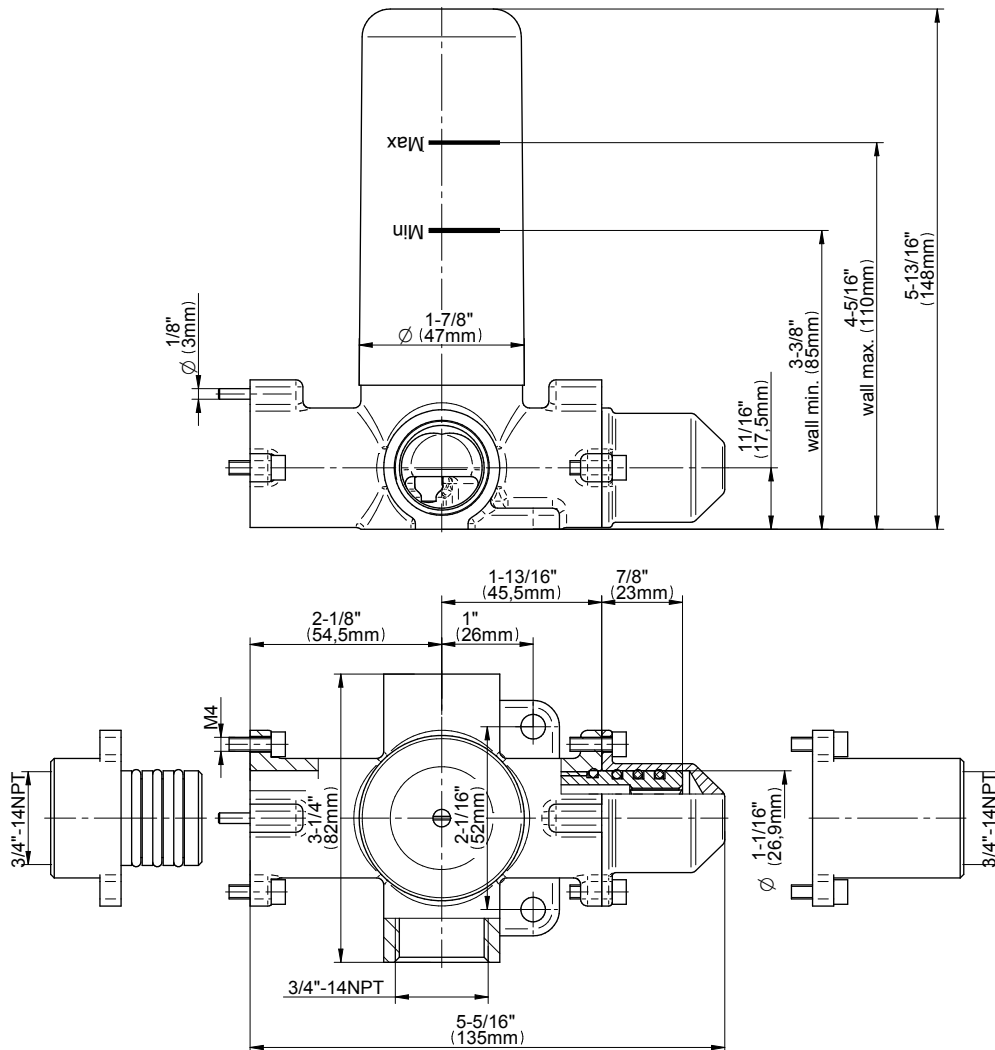

The measurements shown are for reference only. Products and specifications shown are subject to change without notice. Revised 3/2016.

www.graff-faucets.com | phone: 800-954-4723