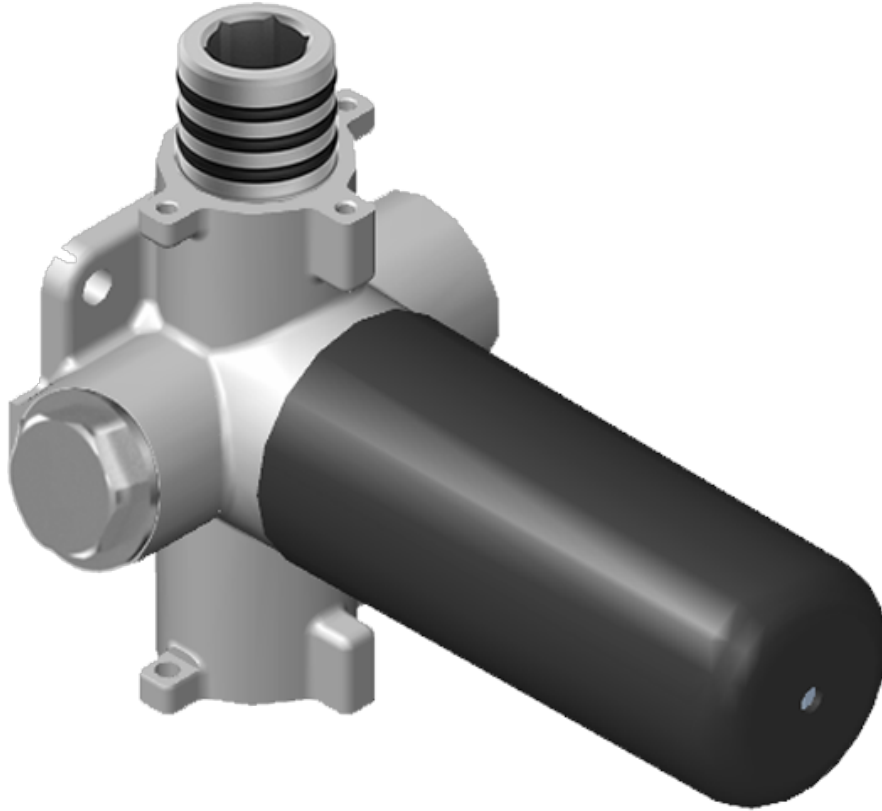

SHOWER
Stop/Volume Control Valve with
Pass Through
G-8076

GRAFF®

Information

- 12.3 gpm @ 60 psi
- 3/4" universal inlets/outlets with female threads
- Stacking inlet and pass-through port feature
- Supplied with protective plastic cover
- CalGreen compliant dependent on functions

Finishes