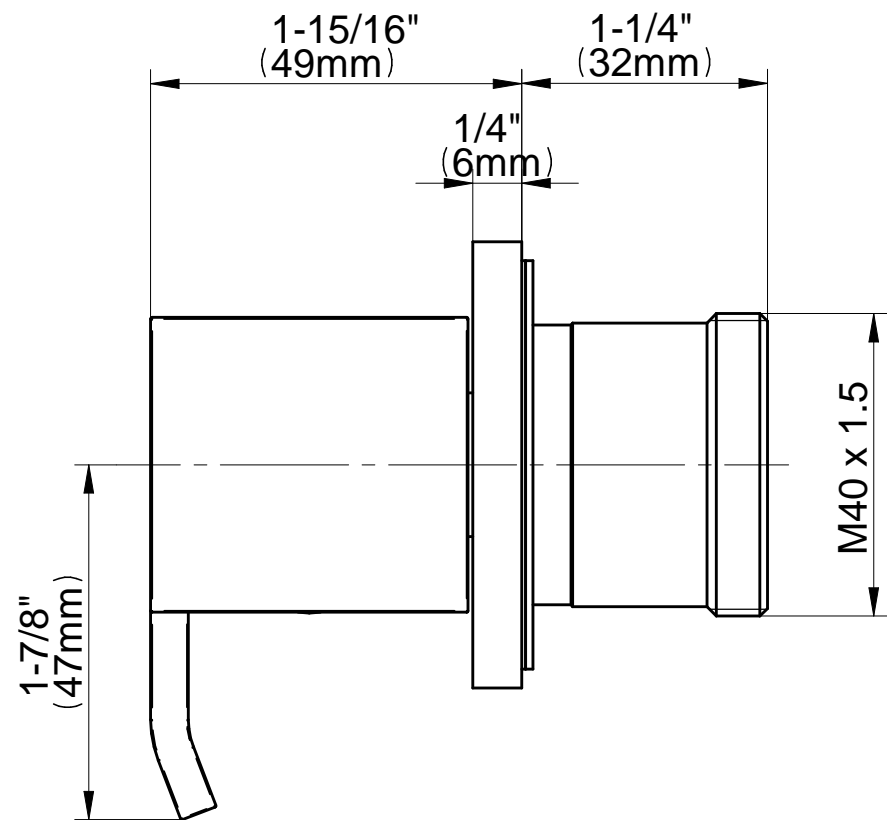

G-8098-LM38E1

QUBIC Series