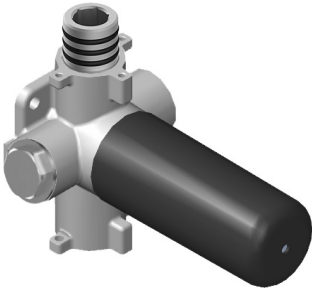

G-8076

M-Series

Stop/Volume Control Rough Valve with Pass-Through

GRAFF®
CUTTING EDGE DESIGN

Product Features

- 13.2 gpm @ 60 psi
- 3/4" universal inlets/outlets with female threads
- Stacking inlet and pass-through port feature
- Supplied with protective plastic cover
- CalGreen compliant dependent on functions

Code Compliance

- CALGreen

Warranty

- Limited lifetime warranty

For complete warranty information go to www.graff-faucets.com/en/info/faqs