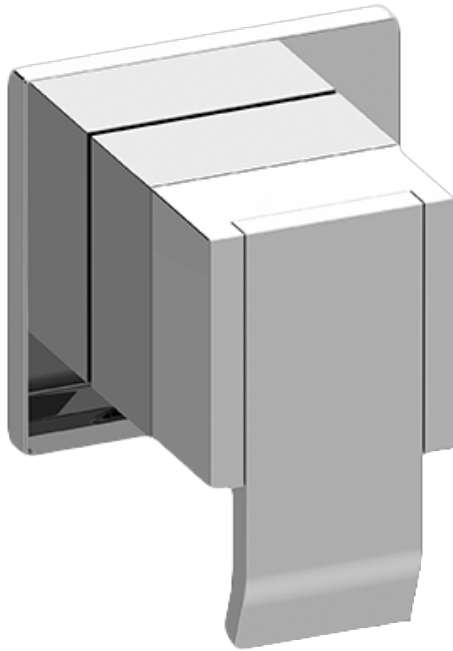

SHOWER
Qubic M-Series Stop/Volume
Control Valve Trim with Handle
G-8098-LM38E1-T

GRAFF®

Information

- Single metal handle and decorative trim plate
- Use with G-8076 Stop/Volume Control rough valve with Pass-Through or G-8077 Stop/Volume Control rough valve
- ADA

Finishes