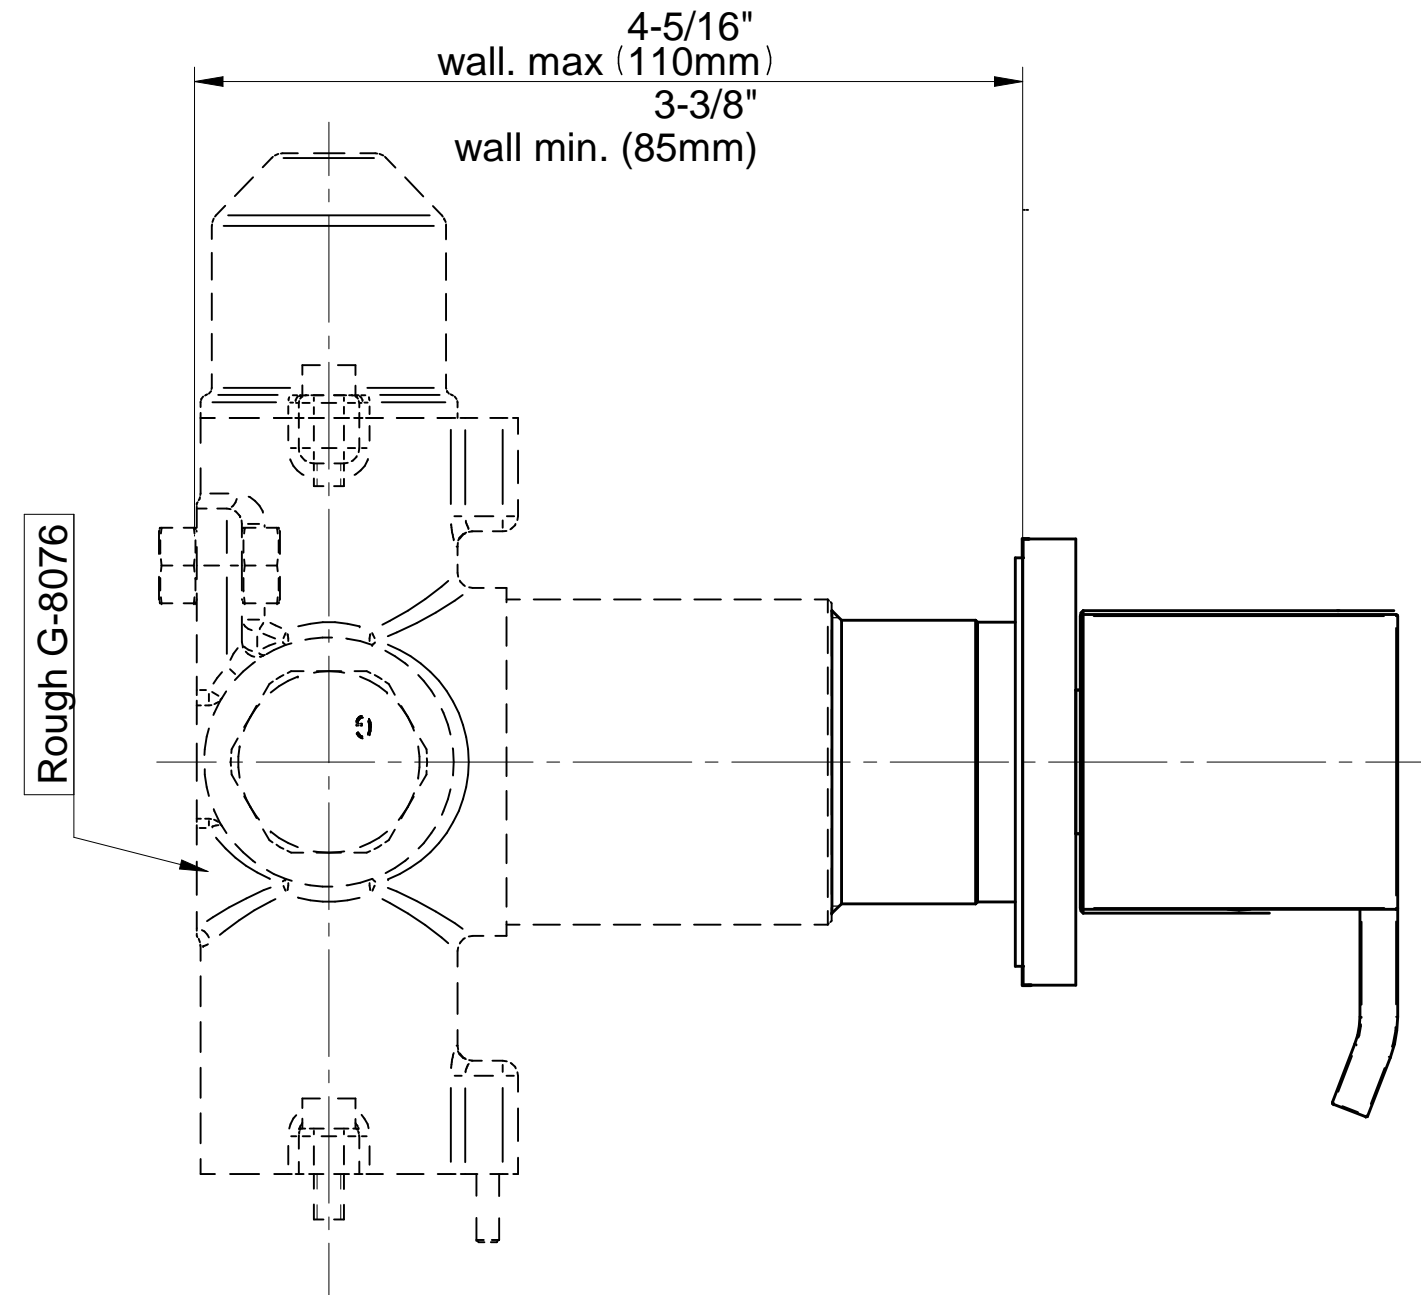

G-8098-LM38E1

QUBIC Series