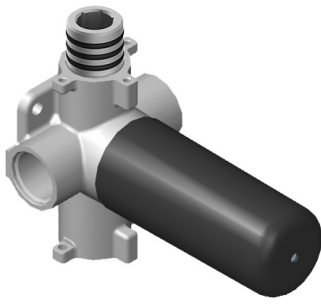

SHOWER  
Thermostatic Rough Valve  
**G-8006**

**GRAFF®**

---

### Finishes

Polished  
Chrome

Steelnox®  
(Satin Nickel)

**G-8052** M-Series  
2-Way Diverter Volume Control Valve  
WITH Off Function and Pass-Through

**Product Features**

- 12.1 gpm @ 60 psi
- 3/4" universal inlets/outlets with female threads
- Stacking inlet and pass-through port feature
- Supplied with protective plastic cover
- CalGreen compliant dependent on functions