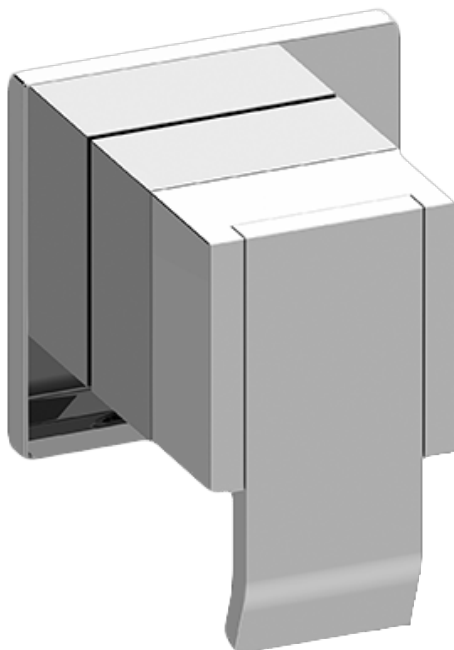

## Information

- Single metal handle and decorative trim plate
- Use with G-8052 2-Way Diverter Volume Control Valve WITH Off Function and Pass-Through
- ADA