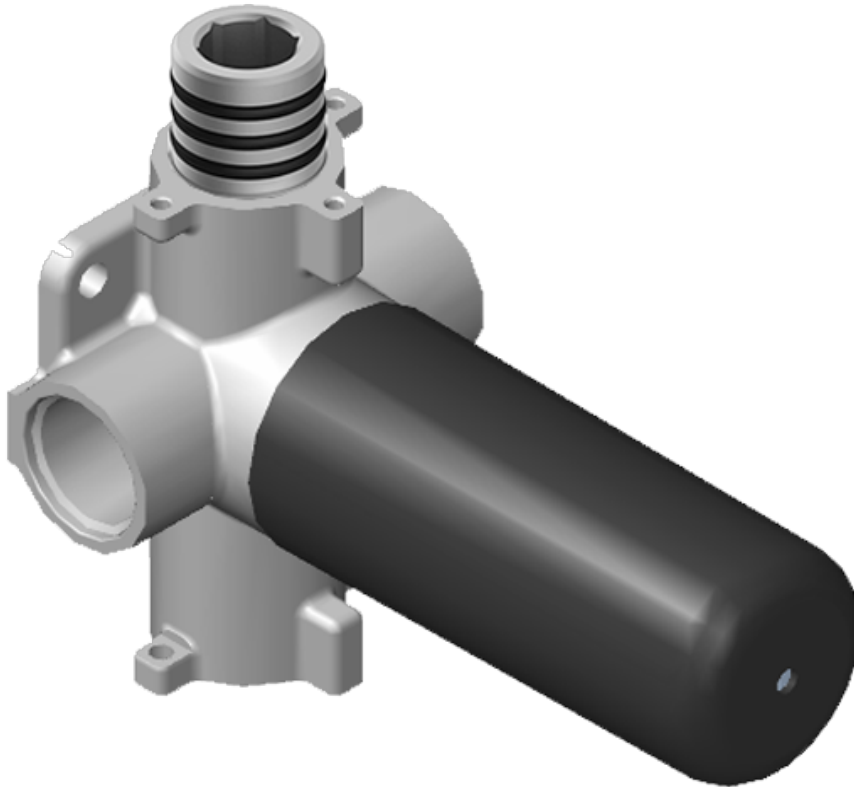

## QUBIC Series

SHOWER  
Two-Way Diverter Volume Control  
Valve WITH Off Function and Pass-  
Through  
**G-8052**

---

**GRAFF®**