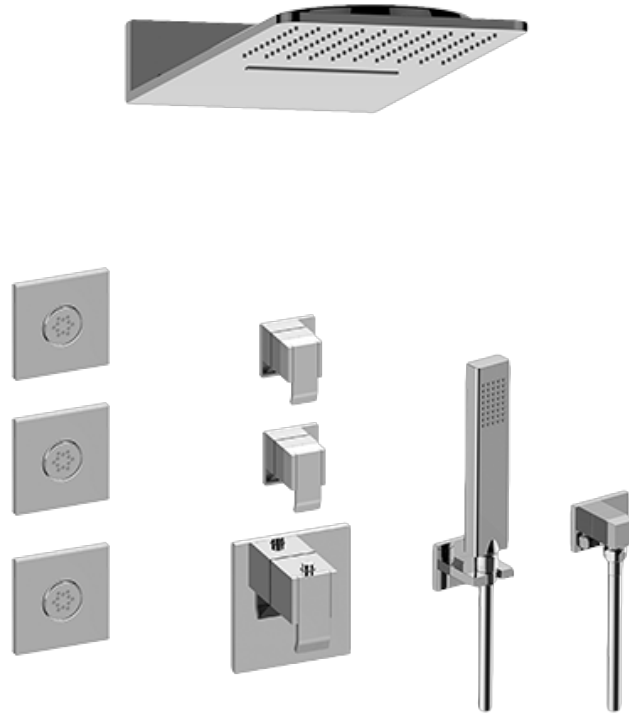

SHOWER
M-Series Full Thermostatic
Shower System
GM3.123SE-LM38E0

GRAFF®

Information

- 3/4" thermostatic valve and trim
- 3/4" 2-way diverter valve and trim (2 pieces)
- G-8226 dual-function, stainless steel showerhead, with rainfall and cascade settings, features 100 no-clog, easy-clean spray nozzles
- Flush-mounted swivel body sprays (3 pieces)
- Handshower set with wall bracket and 59" hose
- Optional extension kit
- Flow rates: rainfall ≤ 1.8 max gpm, cascade ≤ 1.8 max gpm, handshower ≤ 1.5 max gpm, body sprays ≤ 1.5 max gpm each
- ADA

SHOWER
Thermostatic Rough Valve
G-8006

GRAFF®

Information

- 12.9 gpm @ 60 psi
- 3/4" universal inlets
- Built-in service stops
- Stacking outlet feature
- Complete serviceability from front of all units
- Supplied with protective plastic cover
- CalGreen compliant dependent on functions

Finishes

Polished
Chrome

G-8006

M-Series

3/4" Concealed Thermostatic Rough Valve

Product Features

- 12.9 gpm @ 60 psi
- 3/4" universal inlets
- Built-in service stops
- Stacking outlet feature
- Complete serviceability from front of all units
- Supplied with protective plastic cover
- CalGreen compliant dependent on functions

Finishes

Polished
Chrome

G-8497

Shower Components

Contemporary Flush-Mount Body Spray with Solid Brass Swivel Head

Product Features

- 12 no-clog, easy-clean silicone jets
- Metal ball-joint allows for 18° angle adjustment of body spray
- Brass wall escutcheon and Flush-mounted trim
- 1/2" NPT female thread inlet
- Body spray flow rate ≤ 1.5 max gpm