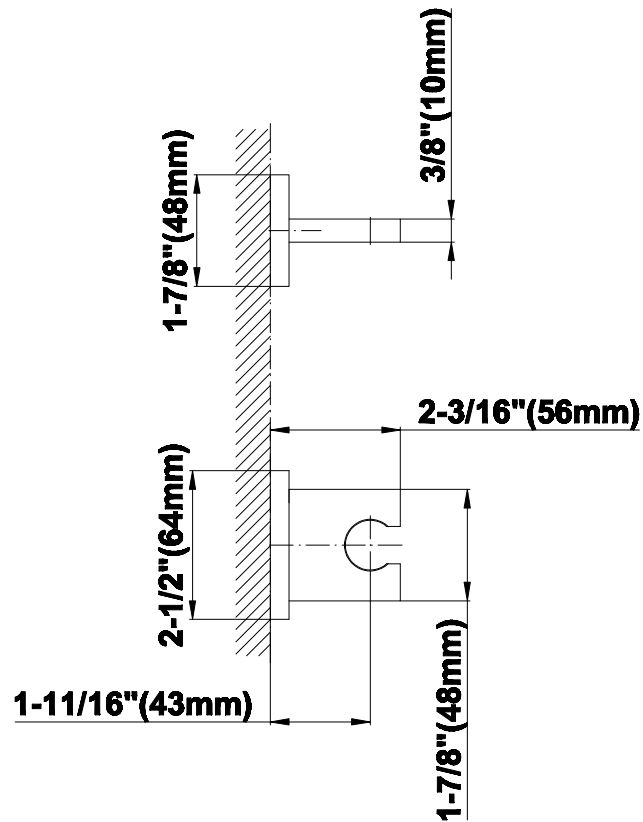

SHOWER
M-Series Full Thermostatic
Shower System
GM3.123SE-LM38E0

GRAFF®

Information

- 3/4" thermostatic valve and trim
- 3/4" 2-way diverter valve and trim (2 pieces)
- G-8226 dual-function, stainless steel showerhead, with rainfall and cascade settings, features 100 no-clog, easy-clean spray nozzles
- Flush-mounted swivel body sprays (3 pieces)
- Handshower set with wall bracket and 59" hose
- Optional extension kit
- Flow rates: rainfall ≤ 1.8 max gpm, cascade ≤ 1.8 max gpm, handshower ≤ 1.5 max gpm, body sprays ≤ 1.5 max gpm each
- ADA

The measurements shown are for reference only. Products and specifications shown are subject to change without notice. Revised 02/2017.

www.graff-faucets.com | phone: 800-954-4723

SHOWER
Contemporary Square Wall Supply
Elbow
G-8633