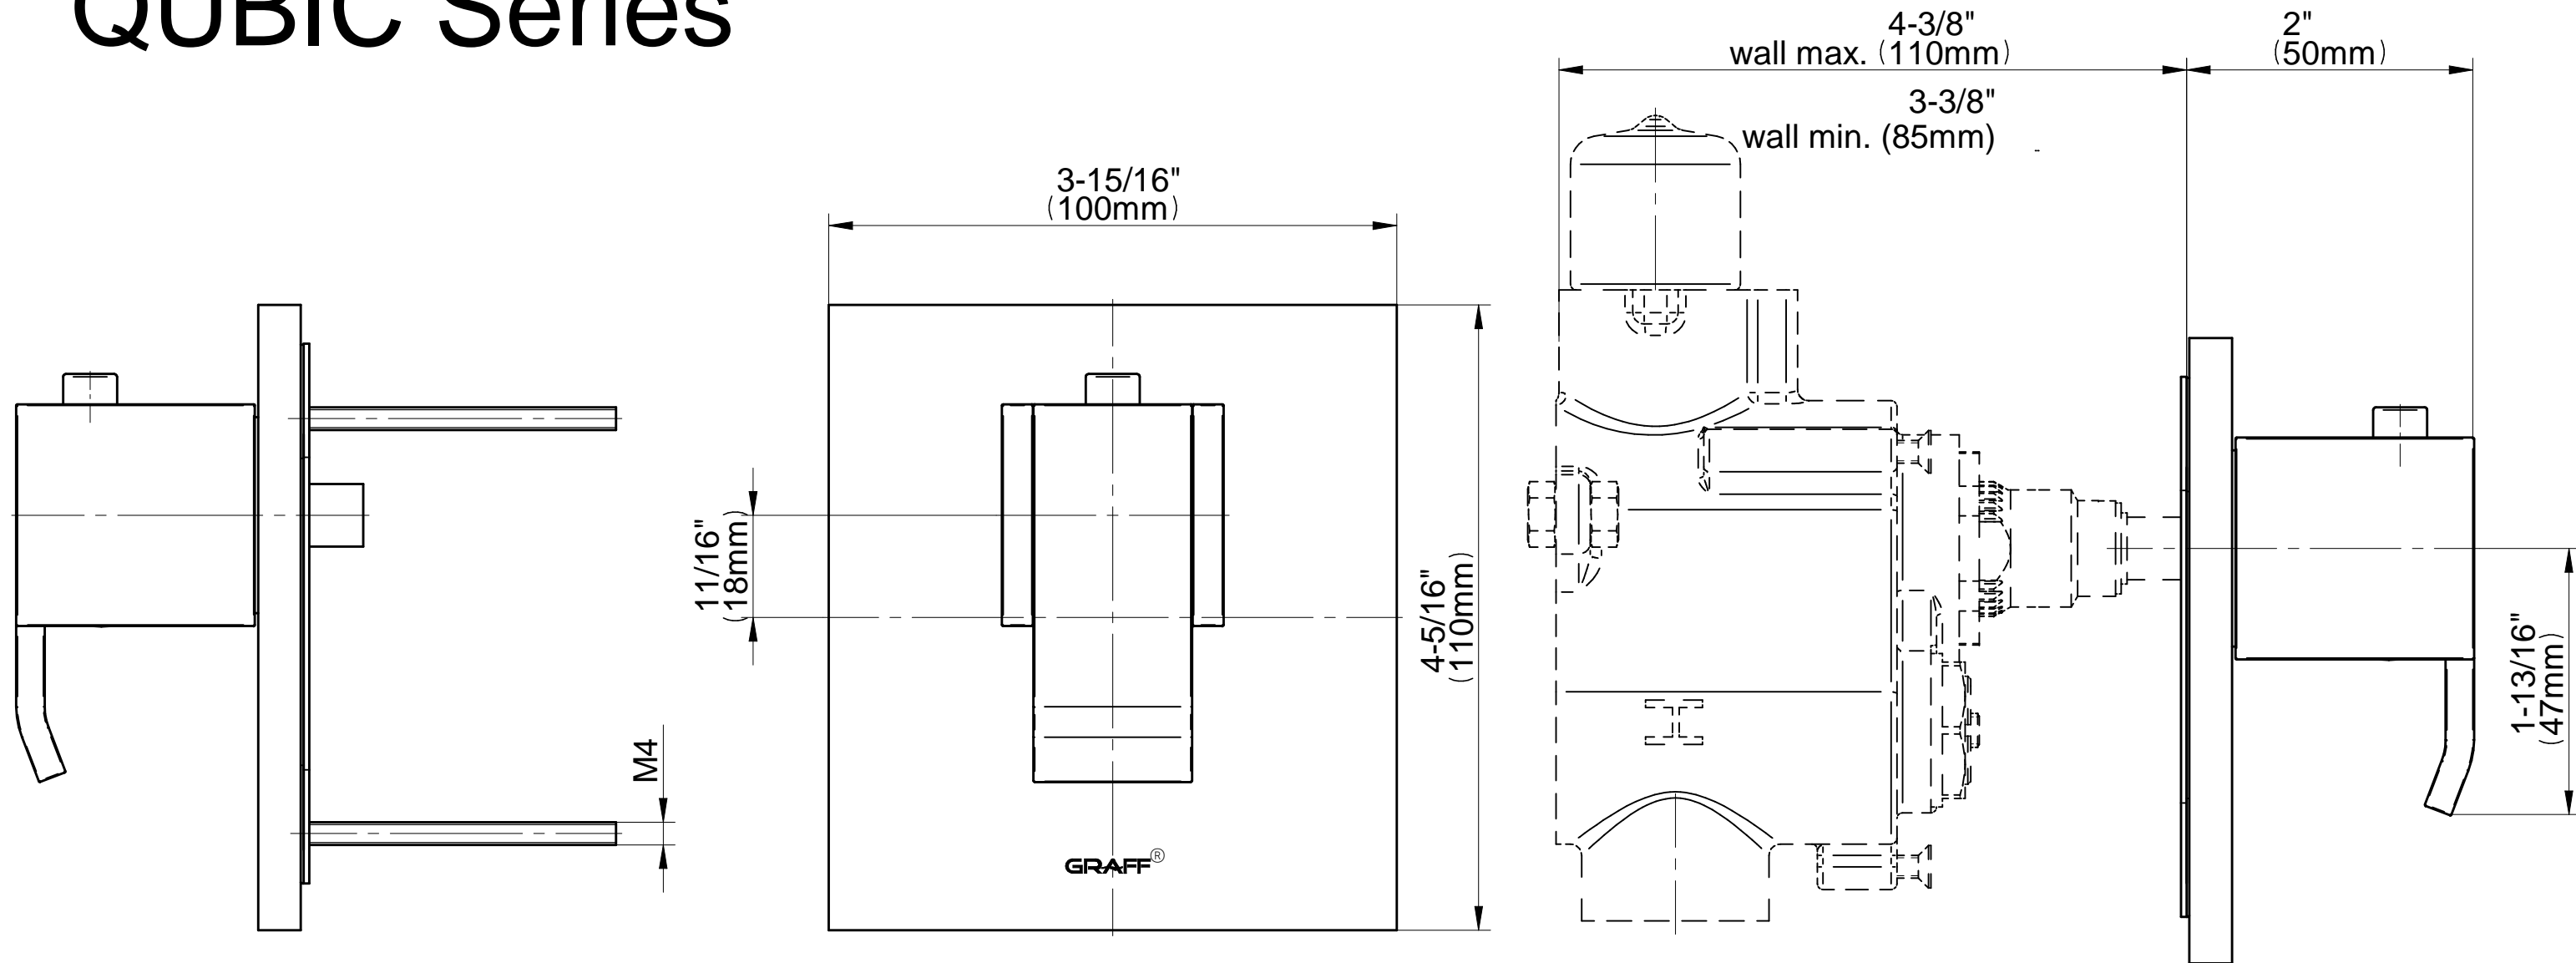

SHOWER
M-Series Full Thermostatic
Shower System
GM3.123SE-LM38E0

GRAFF®

Information

- 3/4" thermostatic valve and trim
- 3/4" 2-way diverter valve and trim (2 pieces)
- G-8226 dual-function, stainless steel showerhead, with rainfall and cascade settings, features 100 no-clog, easy-clean spray nozzles
- Flush-mounted swivel body sprays (3 pieces)
- Handshower set with wall bracket and 59" hose
- Optional extension kit
- Flow rates: rainfall ≤ 1.8 max gpm, cascade ≤ 1.8 max gpm, handshower ≤ 1.5 max gpm, body sprays ≤ 1.5 max gpm each
- ADA

www.graff-faucets.com | phone: 800-954-4723

SHOWER
Qubic M-Series Thermostatic
Valve Trim with Handle
G-8043-LM38E-T

GRAFF[®]

Information

- Single metal handle and decorative trim plate
- Use with G-8006 thermostatic rough valve
- ADA

Finishes

Polished
Chrome

G-8043-LM38E

QUBIC Series

SHOWER
Two-Way Diverter Volume Control
Valve WITH Off Function and Pass-
Through
G-8052

GRAFF®

Information

- 11.7 gpm @ 60 psi
- 3/4" universal inlets/outlets with female threads
- Operates one function at a time
- Stacking inlet and pass-through port feature
- Supplied with protective plastic cover
- CALGreen compliant depending on functions