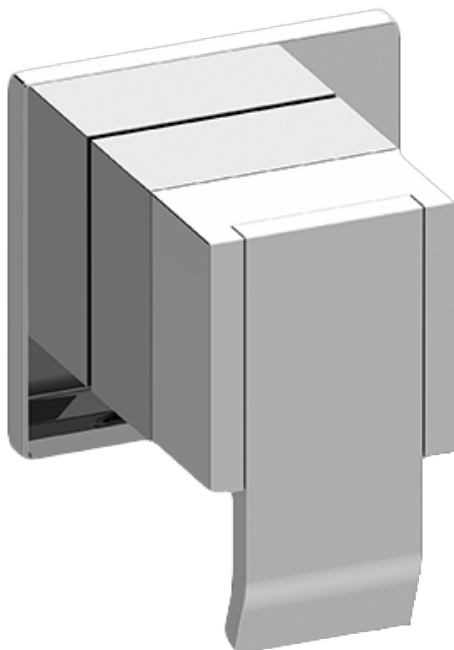

SHOWER
M-Series Full Thermostatic
Shower System
GM3.123SE-LM38E0

GRAFF®

Information

- 3/4" thermostatic valve and trim
- 3/4" 2-way diverter valve and trim (2 pieces)
- G-8226 dual-function, stainless steel showerhead, with rainfall and cascade settings, features 100 no-clog, easy-clean spray nozzles
- Flush-mounted swivel body sprays (3 pieces)
- Handshower set with wall bracket and 59" hose
- Optional extension kit
- Flow rates: rainfall ≤ 1.8 max gpm, cascade ≤ 1.8 max gpm, handshower ≤ 1.5 max gpm, body sprays ≤ 1.5 max gpm each
- ADA

Finishes

Polished
Chrome

G-8052 M-Series
 2-Way Diverter Volume Control Valve
 WITH Off Function and Pass-Through

Product Features

- 12.1 gpm @ 60 psi
- 3/4" universal inlets/outlets with female threads
- Stacking inlet and pass-through port feature
- Supplied with protective plastic cover
- CalGreen compliant dependent on functions

www.graff-faucets.com | phone: 800-954-4723

SHOWER
Qubic M-Series 2-Way Diverter
Valve Trim with Handle
G-8071-LM38E1-T

GRAFF[®]

Information

- Single metal handle and decorative trim plate
- Use with G-8052 2-Way Diverter Volume Control Valve WITH Off Function and Pass-Through
- ADA

Finishes

Polished
Chrome

SHOWER
Aqua-Sense Dual Function Water
Feature
G-8226

GRAFF®

Information

- Stainless Steel
- Wall-mounted installation
- Rainfall and cascade functions
- Functions may be used separately or simultaneously
- Rainfall flow rate ≤ 1.8 max gpm
- Cascade flow rate ≤ 1.8 max gpm
- 100 no-clog, easy-clean rubber water nozzles
- CALGreen