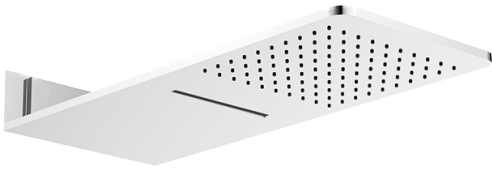

www.graff-faucets.com | phone: 800-954-4723

SHOWER
Qubic M-Series 2-Way Diverter
Valve Trim with Handle
G-8071-LM38E1-T

GRAFF[®]

Information

- Single metal handle and decorative trim plate
- Use with G-8052 2-Way Diverter Volume Control Valve WITH Off Function and Pass-Through
- ADA

Finishes

Polished
Chrome

SHOWER
Aqua-Sense Dual Function Water
Feature
G-8226

GRAFF®

Information

- Stainless Steel
- Wall-mounted installation
- Rainfall and cascade functions
- Functions may be used separately or simultaneously
- Rainfall flow rate ≤ 1.8 max gpm
- Cascade flow rate ≤ 1.8 max gpm
- 100 no-clog, easy-clean rubber water nozzles
- CALGreen

Finishes

Polished
Chrome

G-8226

Aqua-Sense Collection
Dual-Function Water Feature

Product Features

- Stainless steel
- Wall-mounted installation
- Rainfall and cascade functions
- Functions may be used separately or simultaneously
- Rainfall flow rate ≤ 1.8 max gpm
- Cascade flow rate ≤ 1.8 max gpm
- 100 no-clog, easy-clean rubber water nozzles