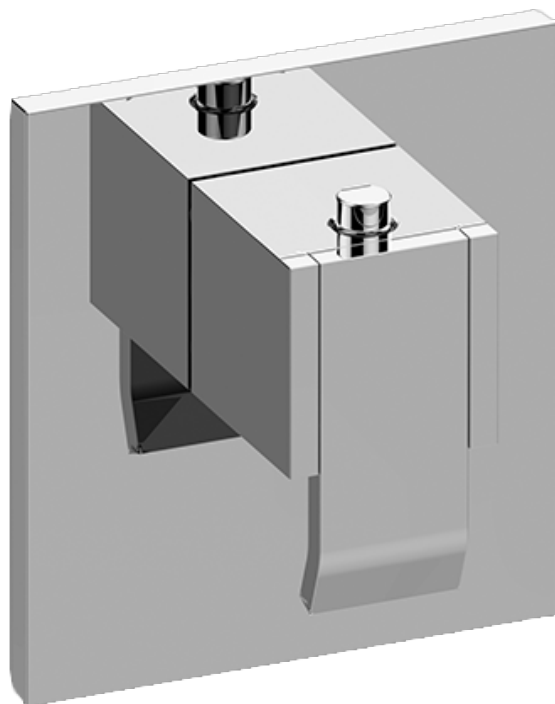

SHOWER
M-Series Full Thermostatic
Shower System
GM3.123SE-LM38E0

GRAFF®

Information

- 3/4" thermostatic valve and trim
- 3/4" 2-way diverter valve and trim (2 pieces)
- G-8226 dual-function, stainless steel showerhead, with rainfall and cascade settings, features 100 no-clog, easy-clean spray nozzles
- Flush-mounted swivel body sprays (3 pieces)
- Handshower set with wall bracket and 59" hose
- Optional extension kit
- Flow rates: rainfall ≤ 1.8 max gpm, cascade ≤ 1.8 max gpm, handshower ≤ 1.5 max gpm, body sprays ≤ 1.5 max gpm each
- ADA

Finishes

Polished
Chrome

G-8006

M-Series

3/4" Concealed Thermostatic Rough Valve

Product Features

- 12.9 gpm @ 60 psi
- 3/4" universal inlets
- Built-in service stops
- Stacking outlet feature
- Complete serviceability from front of all units
- Supplied with protective plastic cover
- CalGreen compliant dependent on functions

www.graff-faucets.com | phone: 800-954-4723

SHOWER
Qubic M-Series Thermostatic
Valve Trim with Handle
G-8043-LM38E-T

GRAFF[®]

Information

- Single metal handle and decorative trim plate
- Use with G-8006 thermostatic rough valve
- ADA

Finishes

Polished
Chrome

G-8043-LM38E

QUBIC Series

SHOWER
Two-Way Diverter Volume Control
Valve WITH Off Function and Pass-
Through
G-8052

GRAFF®

Information

- 11.7 gpm @ 60 psi
- 3/4" universal inlets/outlets with female threads
- Operates one function at a time
- Stacking inlet and pass-through port feature
- Supplied with protective plastic cover
- CALGreen compliant depending on functions