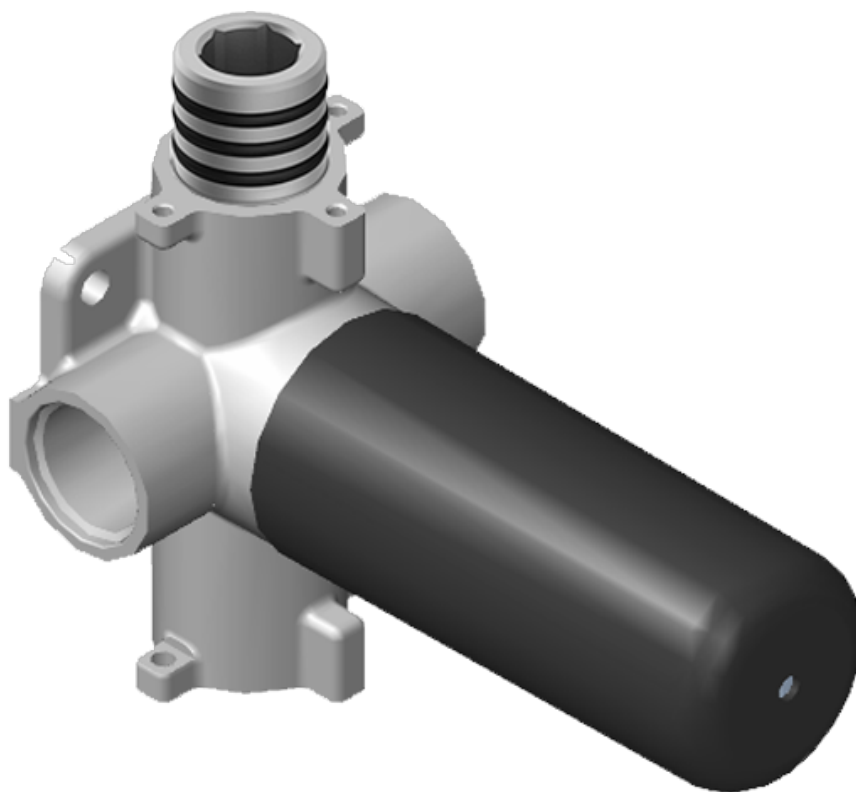

SHOWER
M-Series Full Thermostatic
Shower System
GM3.123SE-LM38E0

GRAFF®

Information

- 3/4" thermostatic valve and trim
- 3/4" 2-way diverter valve and trim (2 pieces)
- G-8226 dual-function, stainless steel showerhead, with rainfall and cascade settings, features 100 no-clog, easy-clean spray nozzles
- Flush-mounted swivel body sprays (3 pieces)
- Handshower set with wall bracket and 59" hose
- Optional extension kit
- Flow rates: rainfall ≤ 1.8 max gpm, cascade ≤ 1.8 max gpm, handshower ≤ 1.5 max gpm, body sprays ≤ 1.5 max gpm each
- ADA

www.graff-faucets.com | phone: 800-954-4723

SHOWER
Qubic M-Series Thermostatic
Valve Trim with Handle
G-8043-LM38E-T

GRAFF[®]

Information

- Single metal handle and decorative trim plate
- Use with G-8006 thermostatic rough valve
- ADA

Finishes

Polished
Chrome

G-8043-LM38E

QUBIC Series

SHOWER
Two-Way Diverter Volume Control
Valve WITH Off Function and Pass-
Through
G-8052

GRAFF®

Information

- 11.7 gpm @ 60 psi
- 3/4" universal inlets/outlets with female threads
- Operates one function at a time
- Stacking inlet and pass-through port feature
- Supplied with protective plastic cover
- CALGreen compliant depending on functions

Finishes

Polished
Chrome

G-8052 M-Series
 2-Way Diverter Volume Control Valve
 WITH Off Function and Pass-Through

Product Features

- 12.1 gpm @ 60 psi
- 3/4" universal inlets/outlets with female threads
- Stacking inlet and pass-through port feature
- Supplied with protective plastic cover
- CalGreen compliant dependent on functions