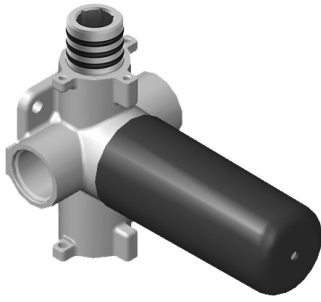

SHOWER
M-Series Full Thermostatic
Shower System
GM3.123SE-LM38E0

GRAFF®

Information

- 3/4" thermostatic valve and trim
- 3/4" 2-way diverter valve and trim (2 pieces)
- G-8226 dual-function, stainless steel showerhead, with rainfall and cascade settings, features 100 no-clog, easy-clean spray nozzles
- Flush-mounted swivel body sprays (3 pieces)
- Handshower set with wall bracket and 59" hose
- Optional extension kit
- Flow rates: rainfall ≤ 1.8 max gpm, cascade ≤ 1.8 max gpm, handshower ≤ 1.5 max gpm, body sprays ≤ 1.5 max gpm each
- ADA

www.graff-faucets.com | phone: 800-954-4723

SHOWER
Qubic M-Series Thermostatic
Valve Trim with Handle
G-8043-LM38E-T

GRAFF[®]

Information

- Single metal handle and decorative trim plate
- Use with G-8006 thermostatic rough valve
- ADA

Finishes

Polished
Chrome

G-8043-LM38E

QUBIC Series

SHOWER
Two-Way Diverter Volume Control
Valve WITH Off Function and Pass-
Through
G-8052

GRAFF®

Information

- 11.7 gpm @ 60 psi
- 3/4" universal inlets/outlets with female threads
- Operates one function at a time
- Stacking inlet and pass-through port feature
- Supplied with protective plastic cover
- CALGreen compliant depending on functions

Finishes

Polished
Chrome

G-8052 M-Series
 2-Way Diverter Volume Control Valve
 WITH Off Function and Pass-Through

Product Features

- 12.1 gpm @ 60 psi
- 3/4" universal inlets/outlets with female threads
- Stacking inlet and pass-through port feature
- Supplied with protective plastic cover
- CalGreen compliant dependent on functions