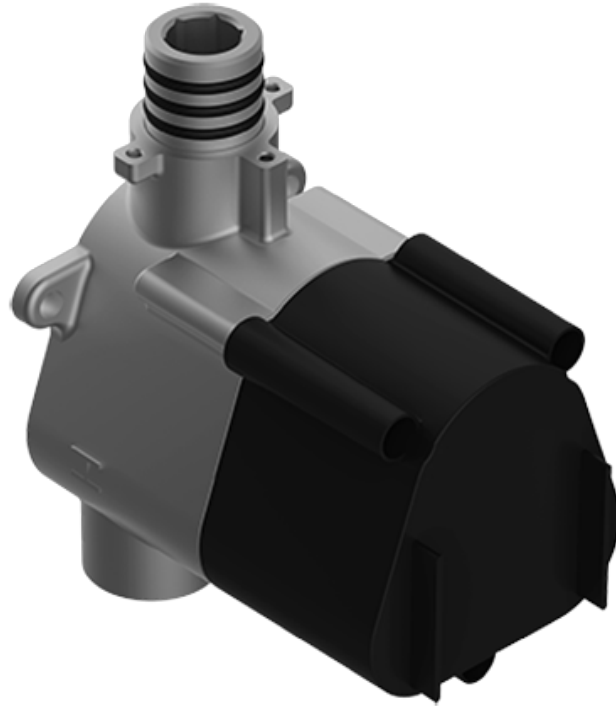

SHOWER
M-Series Full Thermostatic
Shower System
GM3.123SE-LM38E0

GRAFF®

Information

- 3/4" thermostatic valve and trim
- 3/4" 2-way diverter valve and trim (2 pieces)
- G-8226 dual-function, stainless steel showerhead, with rainfall and cascade settings, features 100 no-clog, easy-clean spray nozzles
- Flush-mounted swivel body sprays (3 pieces)
- Handshower set with wall bracket and 59" hose
- Optional extension kit
- Flow rates: rainfall ≤ 1.8 max gpm, cascade ≤ 1.8 max gpm, handshower ≤ 1.5 max gpm, body sprays ≤ 1.5 max gpm each
- ADA

SHOWER
Thermostatic Rough Valve
G-8006

GRAFF®

Information

- 12.9 gpm @ 60 psi
- 3/4" universal inlets
- Built-in service stops
- Stacking outlet feature
- Complete serviceability from front of all units
- Supplied with protective plastic cover
- CalGreen compliant dependent on functions

Finishes

Polished
Chrome

G-8006

M-Series

3/4" Concealed Thermostatic Rough Valve

Product Features

- 12.9 gpm @ 60 psi
- 3/4" universal inlets
- Built-in service stops
- Stacking outlet feature
- Complete serviceability from front of all units
- Supplied with protective plastic cover
- CalGreen compliant dependent on functions

Finishes

Polished
Chrome

G-8043-LM38E

QUBIC Series

SHOWER
Two-Way Diverter Volume Control
Valve WITH Off Function and Pass-
Through
G-8052

GRAFF®

Information

- 11.7 gpm @ 60 psi
- 3/4" universal inlets/outlets with female threads
- Operates one function at a time
- Stacking inlet and pass-through port feature
- Supplied with protective plastic cover
- CALGreen compliant depending on functions