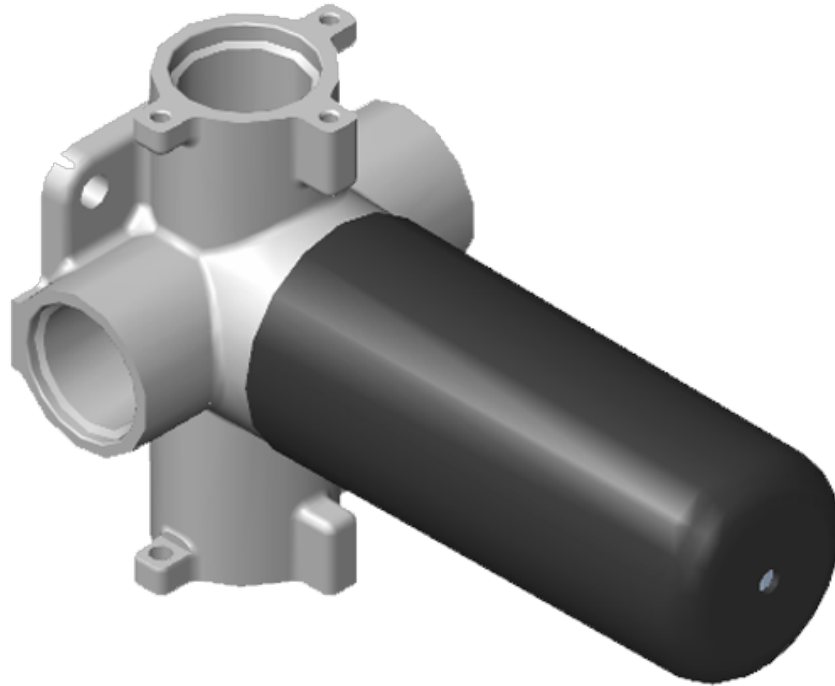

SHOWER
M-Series Thermostatic Shower
System - Tub and Shower with
Handshower
GL3.612WV-LM42E0

GRAFF®

Information

- 3/4" thermostatic valve and trim
- 3/4" stop/volume control and 3-way shared diverter valve
- 8" showerhead with 12" wall-mounted shower arm
- Showerhead features no-clog, easy-clean spray nozzles
- Handshower set with wall-mounted slide bar and 59" hose (PVD finishes use 59" flex hose)
- 6" contemporary tub spout
- Optional extension kit
- Flow rates: showerhead \leq 1.8 max gpm, handshower \leq 1.5 max gpm
- ADA

SHOWER
Thermostatic Rough Valve
G-8006

Information

- 12.9 gpm @ 60 psi
- 3/4" universal inlets
- Built-in service stops
- Stacking outlet feature
- Complete serviceability from front of all units
- Supplied with protective plastic cover
- CalGreen compliant dependent on functions

Finishes

G-8006

M-Series

3/4" Concealed Thermostatic Rough Valve

Product Features

- 12.9 gpm @ 60 psi
- 3/4" universal inlets
- Built-in service stops
- Stacking outlet feature
- Complete serviceability from front of all units
- Supplied with protective plastic cover
- CalGreen compliant dependent on functions

www.graff-faucets.com | phone: 800-954-4723

SHOWER
 Three-Way Shared Function
 Diverter Control Valve WITHOUT
 Off Function (No Pass-Through)
G-8053S

Information

- ~11 gpm @ 60 psi
- 3/4" universal inlets/outlets with female threads
- Operates one function separately or two functions together
- Recommended to use with G-8077 Stop/Volume Control Valve
- Stacking inlet feature
- Supplied with protective plastic cover