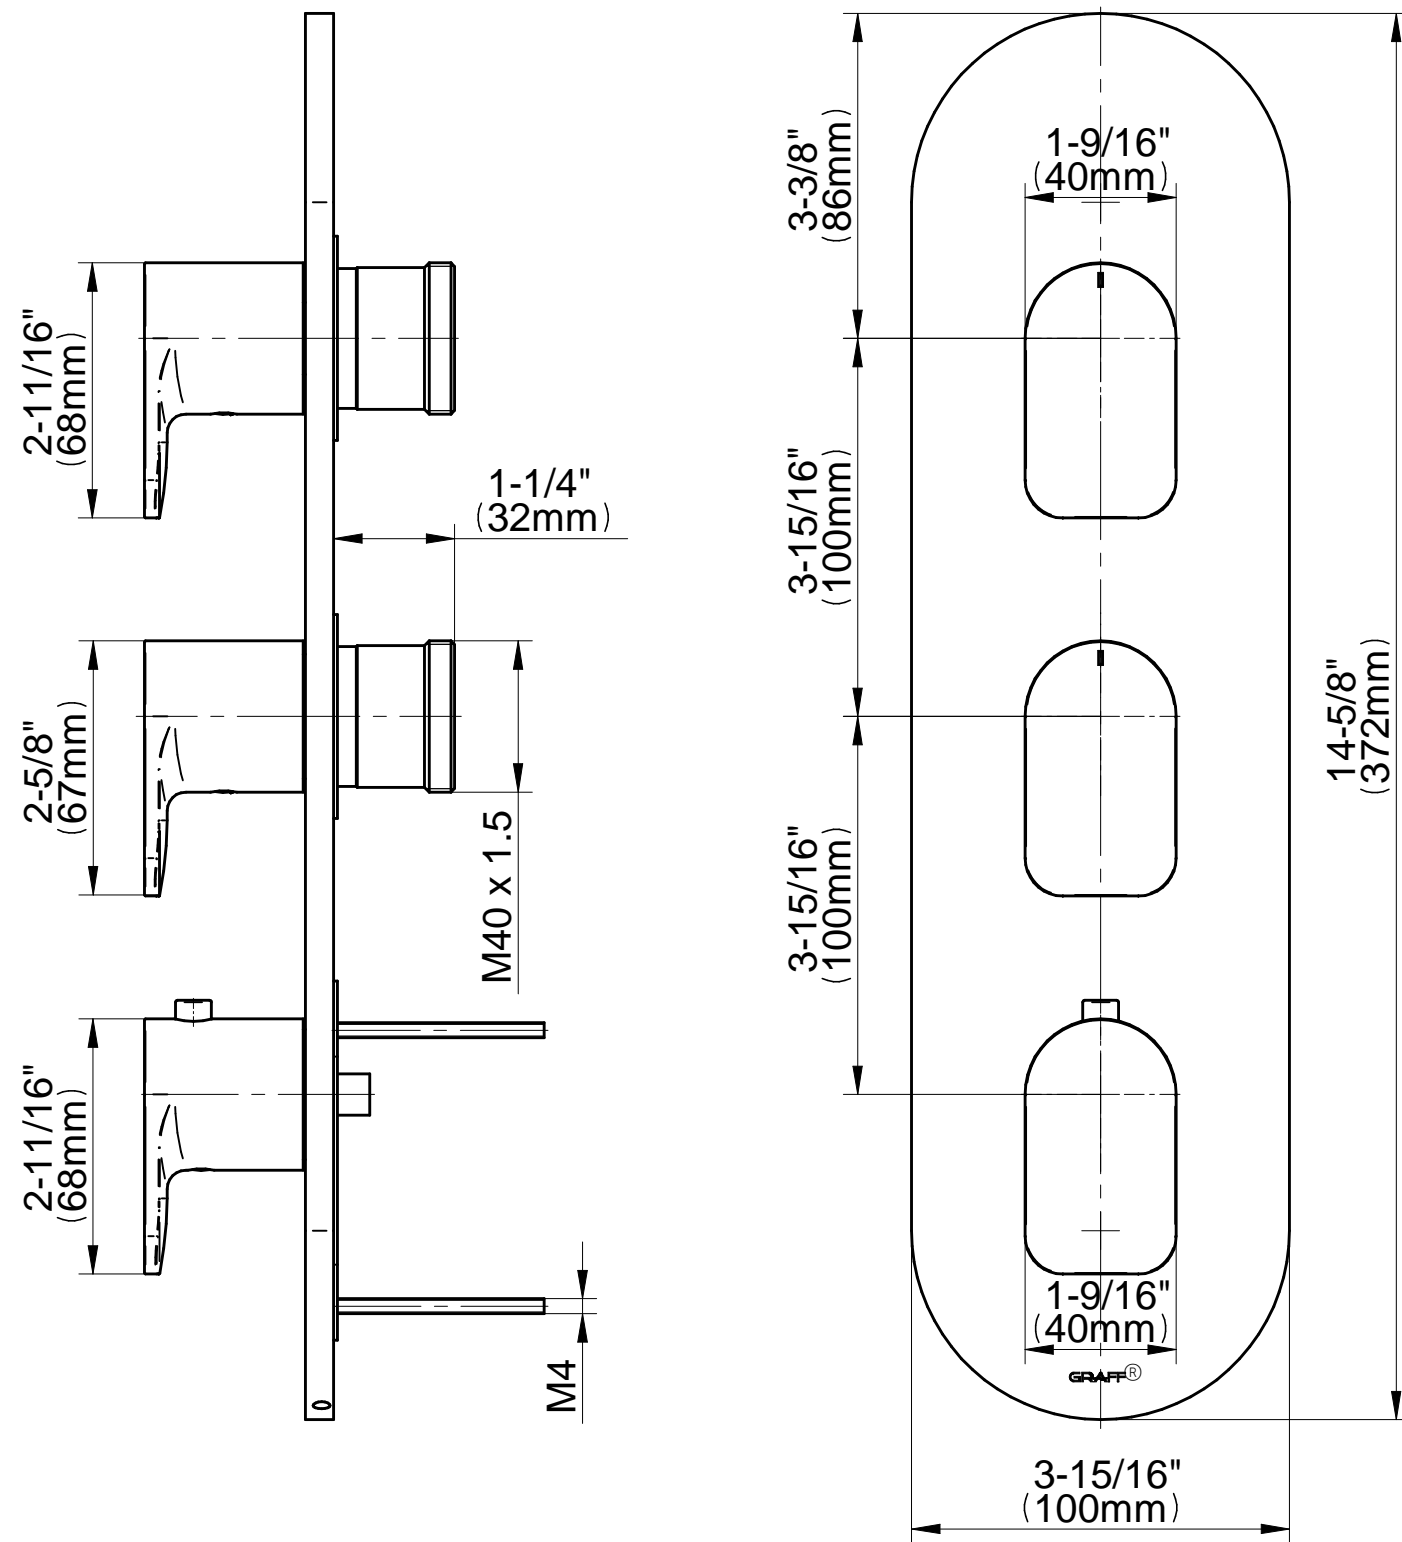

G-8056-LM42E0-T

SENTO Series