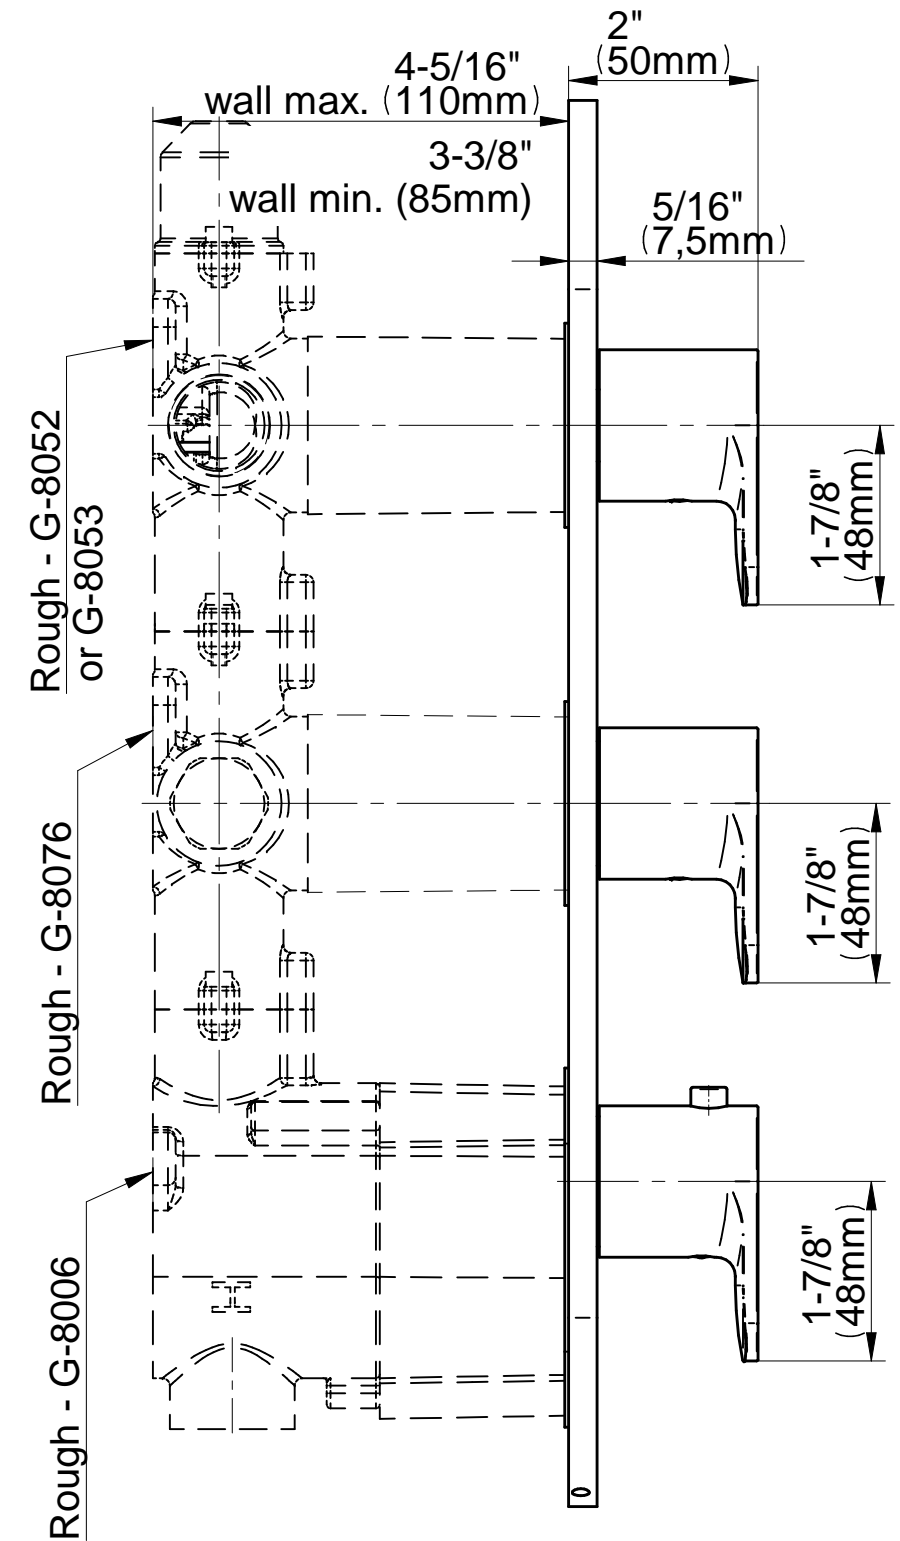

SHOWER
M-Series Thermostatic Shower
System - Tub and Shower with
Handshower
GL3.612WV-LM42E0

GRAFF®

Information

- 3/4" thermostatic valve and trim
- 3/4" stop/volume control and 3-way shared diverter valve
- 8" showerhead with 12" wall-mounted shower arm
- Showerhead features no-clog, easy-clean spray nozzles
- Handshower set with wall-mounted slide bar and 59" hose (PVD finishes use 59" flex hose)
- 6" contemporary tub spout
- Optional extension kit
- Flow rates: showerhead \leq 1.8 max gpm, handshower \leq 1.5 max gpm
- ADA

Unfinished
Brushed Brass

Architectural
White

G-8056-LM42E0-T

SENTO Series

SHOWER
 Stop/Volume Control Rough Valve
G-8077

Information

- 18.1 gpm @ 60 psi
- 3/4" universal inlets/outlets with female threads
- Stacking inlet and outlet feature
- Supplied with protective plastic cover
- CalGreen compliant dependent on functions