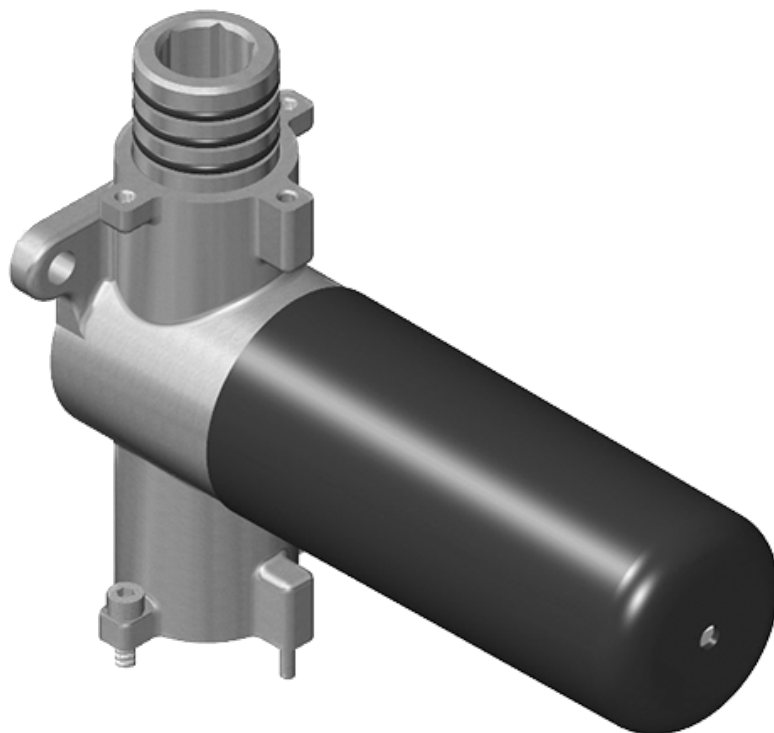

SHOWER
M-Series Thermostatic Shower
System - Tub and Shower with
Handshower
GL3.612WV-LM42E0

GRAFF®

Information

- 3/4" thermostatic valve and trim
- 3/4" stop/volume control and 3-way shared diverter valve
- 8" showerhead with 12" wall-mounted shower arm
- Showerhead features no-clog, easy-clean spray nozzles
- Handshower set with wall-mounted slide bar and 59" hose (PVD finishes use 59" flex hose)
- 6" contemporary tub spout
- Optional extension kit
- Flow rates: showerhead \leq 1.8 max gpm, handshower \leq 1.5 max gpm
- ADA

Unfinished
Brushed Brass

Architectural
White

G-8056-LM42E0-T

SENTO Series

SHOWER
 Stop/Volume Control Rough Valve
G-8077

Information

- 18.1 gpm @ 60 psi
- 3/4" universal inlets/outlets with female threads
- Stacking inlet and outlet feature
- Supplied with protective plastic cover
- CalGreen compliant dependent on functions

Finishes

G-8077

M-Series

Stop/Volume Control Rough Valve

Product Features

- 3/4" universal inlets/outlets with female threads
- 18.1 gpm @ 60 psi
- Stacking inlet and outlet feature
- Supplied with protective plastic cover
- CalGreen compliant dependent on functions

www.graff-faucets.com | phone: 800-954-4723

SHOWER
8" Round Brass Showerhead
G-8449

GRAFF®

Information

- 1/4" thick
- 169 no-clog, easy-clean rubber spray nozzles
- Recommended use with ceiling shower arm
- Recommended for use at no more than 10 degrees tilt
- Showerhead flow rate ≤ 1.8 max gpm
- CALGreen