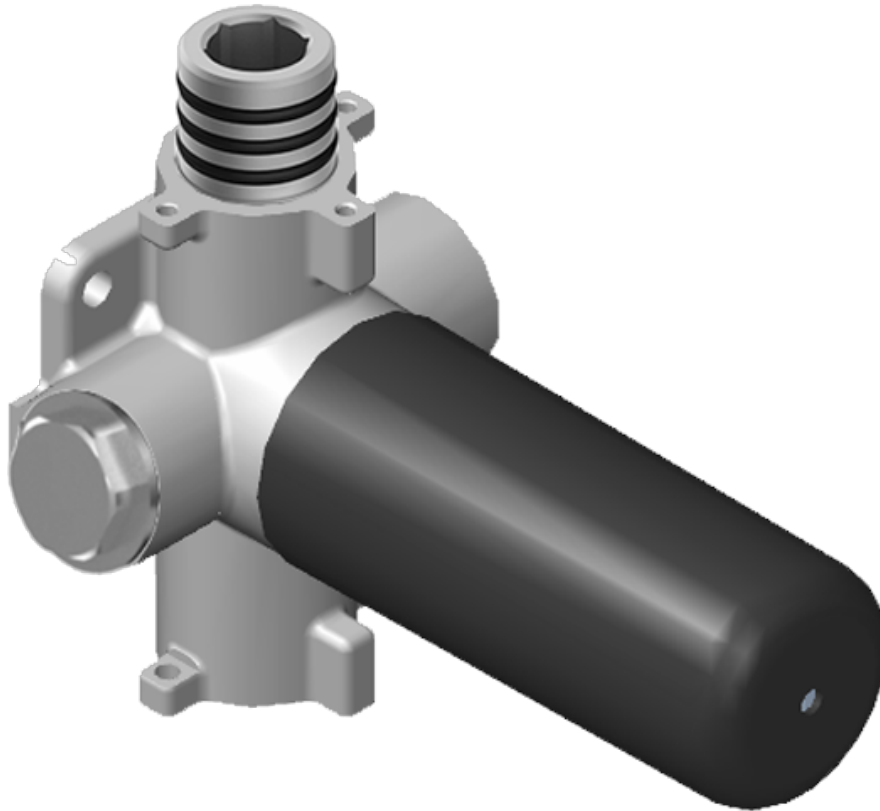

SHOWER
M-Series Full Thermostatic
Shower System
GL3.112SH-LM45E0

GRAFF®

Information

- 3/4" thermostatic valve and trim
- 8" showerhead with 12" wall-mounted shower arm
- Flush-mounted swivel body sprays (3 pieces)
- Wall-mounted slide bar set with handshower and 59" hose
- Slide bar is PC/BK and PC/WT for BK and WT finishes
- Stop/volume control valve and 2-way diverter valve
- Showerhead features no-clog, easy-clean spray nozzles
- Optional extension kit
- 3/4" thermostatic rough valve flow rate ~12.9 gpm @60 psi
- Flow rates: showerhead ≤ 1.8 max gpm, handshower ≤ 1.5 max gpm, body sprays ≤ 1.5 max gpm each

Polished
Nickel

Architectural
White

SHOWER
Phase M-Series 2-Way Diverter
Valve Trim with Handle
G-8068-LM45E1-T

GRAFF[®]

Information

- Single metal handle
- Decorative trim plate
- Use with G-8052 2-way diverter volume control rough valve WITH off function and pass-through
- To complete package, you must order rough valve
- ADA

Polished
Nickel

Architectural
White

G-8068-LM45E1

PHASE Series

SHOWER
Stop/Volume Control Valve with
Pass Through
G-8076

GRAFF®

Information

- 12.3 gpm @ 60 psi
- 3/4" universal inlets/outlets with female threads
- Stacking inlet and pass-through port feature
- Supplied with protective plastic cover
- CalGreen compliant dependent on functions