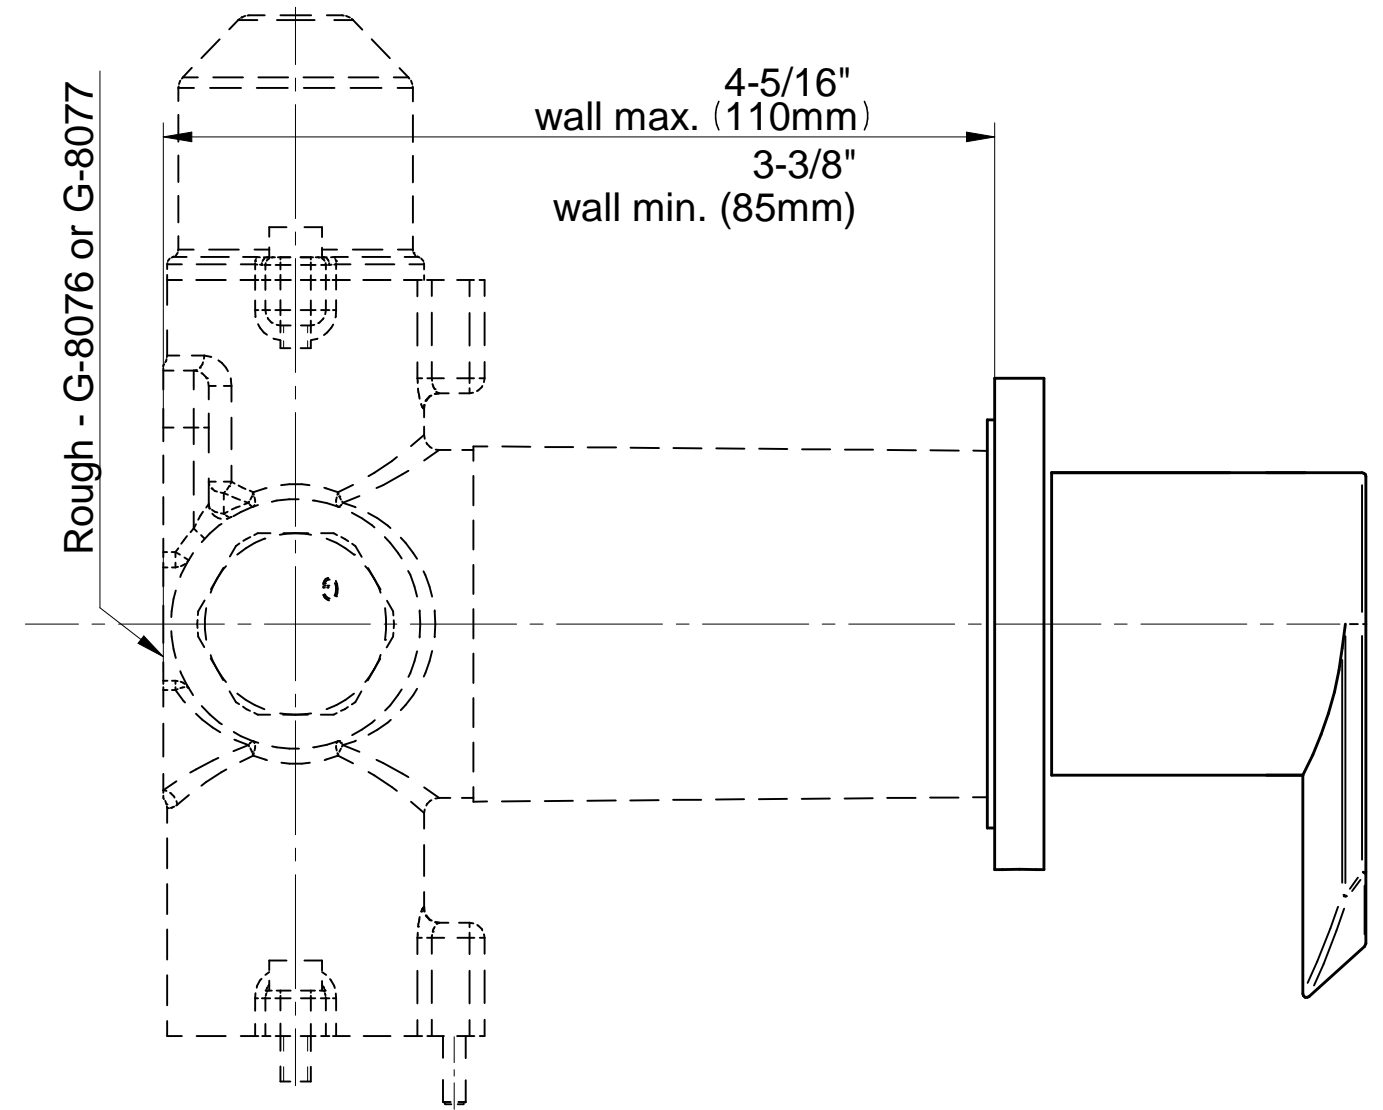

G-8097-LM45E1

Phase Series