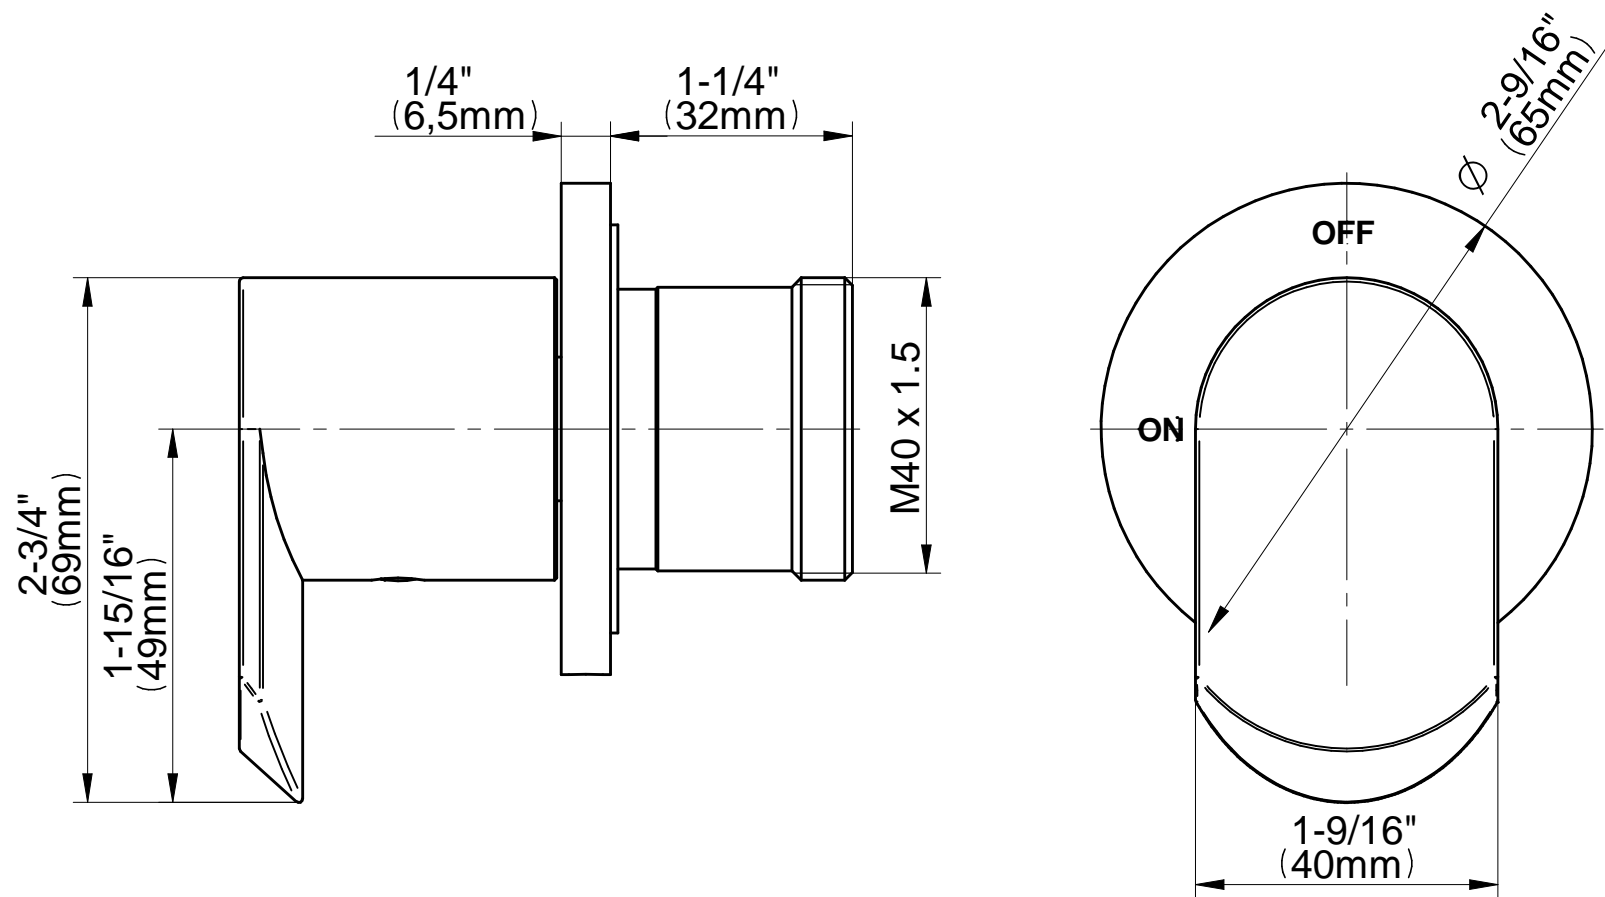

G-8097-LM45E1

Phase Series