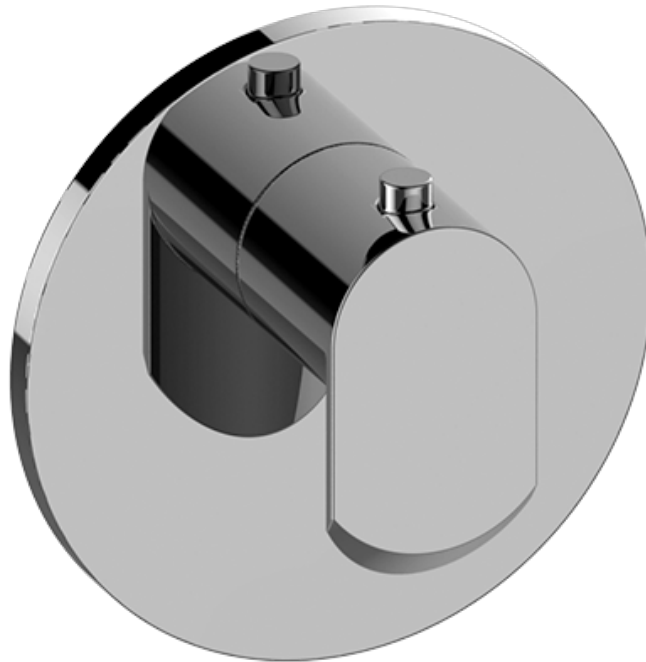

Polished
Nickel

Architectural
White

G-8006

M-Series

3/4" Concealed Thermostatic Rough Valve

Product Features

- 12.9 gpm @ 60 psi
- 3/4" universal inlets
- Built-in service stops
- Stacking outlet feature
- Complete serviceability from front of all units
- Supplied with protective plastic cover
- CalGreen compliant dependent on functions

www.graff-faucets.com | phone: 800-954-4723

SHOWER
Phase M-Series Thermostatic
Valve Trim with Handle
G-8037-LM45E-T

GRAFF[®]

Information

- Single metal handle
- Decorative trim plate
- Use with G-8006 thermostatic rough valve
- To complete package, you must order rough valve
- ADA

Polished
Nickel

Architectural
White

G-8037-LM45E

PHASE Series

SHOWER
Two-Way Diverter Volume Control
Valve WITH Off Function and Pass-
Through
G-8052

GRAFF®

Information

- 11.7 gpm @ 60 psi
- 3/4" universal inlets/outlets with female threads
- Operates one function at a time
- Stacking inlet and pass-through port feature
- Supplied with protective plastic cover
- CALGreen compliant depending on functions

Polished
Nickel

Architectural
White

SHOWER
Phase M-Series 2-Way Diverter
Valve Trim with Handle
G-8068-LM45E1-T

GRAFF[®]

Information

- Single metal handle
- Decorative trim plate
- Use with G-8052 2-way diverter volume control rough valve WITH off function and pass-through
- To complete package, you must order rough valve
- ADA