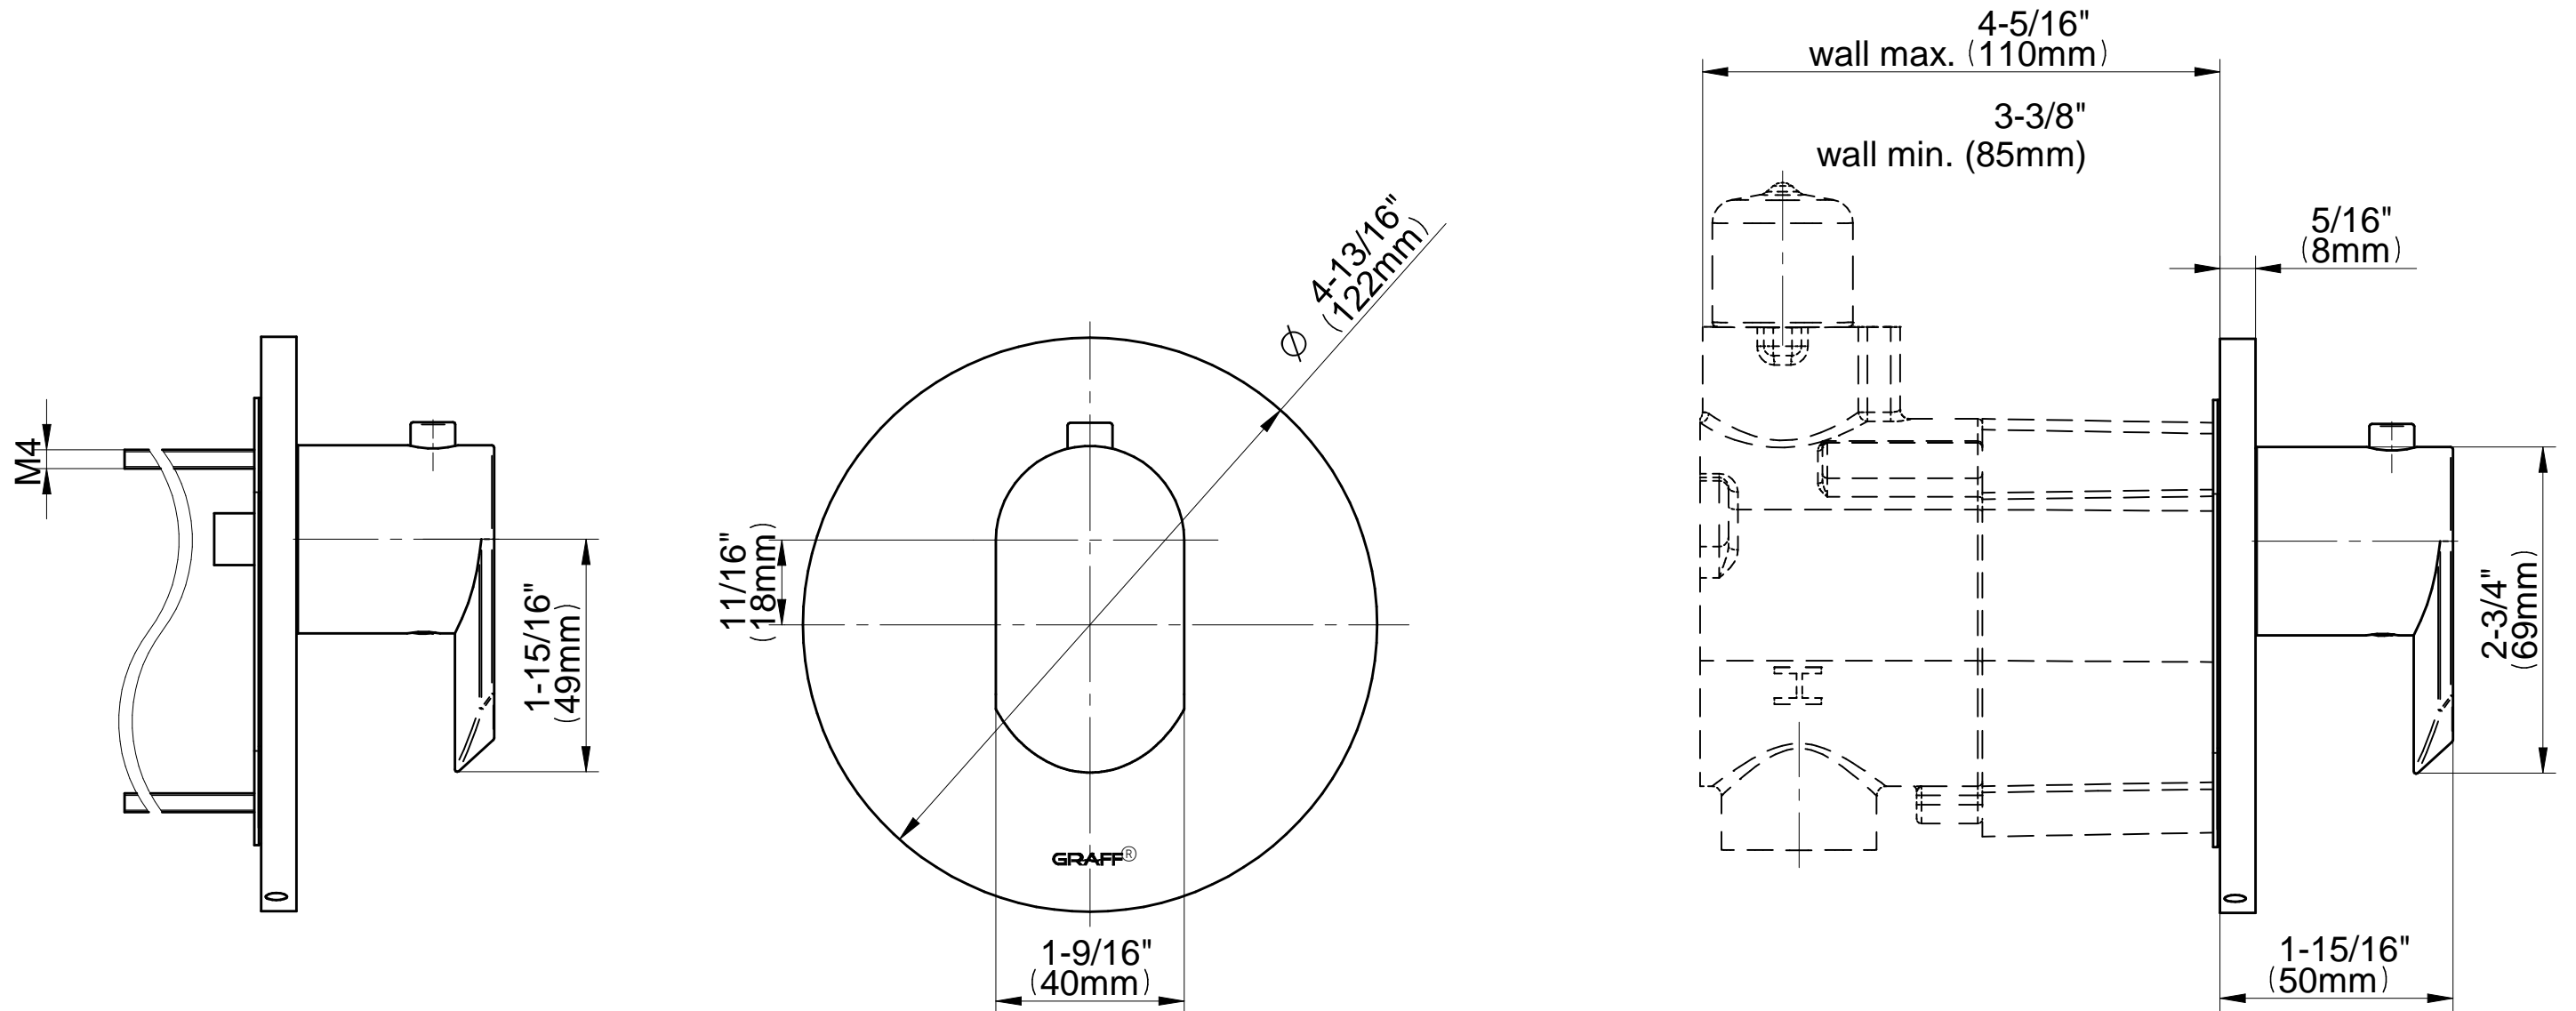

SHOWER
M-Series Full Thermostatic
Shower System
GL3.112SH-LM45E0

GRAFF®

Information

- 3/4" thermostatic valve and trim
- 8" showerhead with 12" wall-mounted shower arm
- Flush-mounted swivel body sprays (3 pieces)
- Wall-mounted slide bar set with handshower and 59" hose
- Slide bar is PC/BK and PC/WT for BK and WT finishes
- Stop/volume control valve and 2-way diverter valve
- Showerhead features no-clog, easy-clean spray nozzles
- Optional extension kit
- 3/4" thermostatic rough valve flow rate ~12.9 gpm @60 psi
- Flow rates: showerhead ≤ 1.8 max gpm, handshower ≤ 1.5 max gpm, body sprays ≤ 1.5 max gpm each

Polished
Nickel

Architectural
White

G-8037-LM45E

PHASE Series

SHOWER
Two-Way Diverter Volume Control
Valve WITH Off Function and Pass-
Through
G-8052

GRAFF®

Information

- 11.7 gpm @ 60 psi
- 3/4" universal inlets/outlets with female threads
- Operates one function at a time
- Stacking inlet and pass-through port feature
- Supplied with protective plastic cover
- CALGreen compliant depending on functions