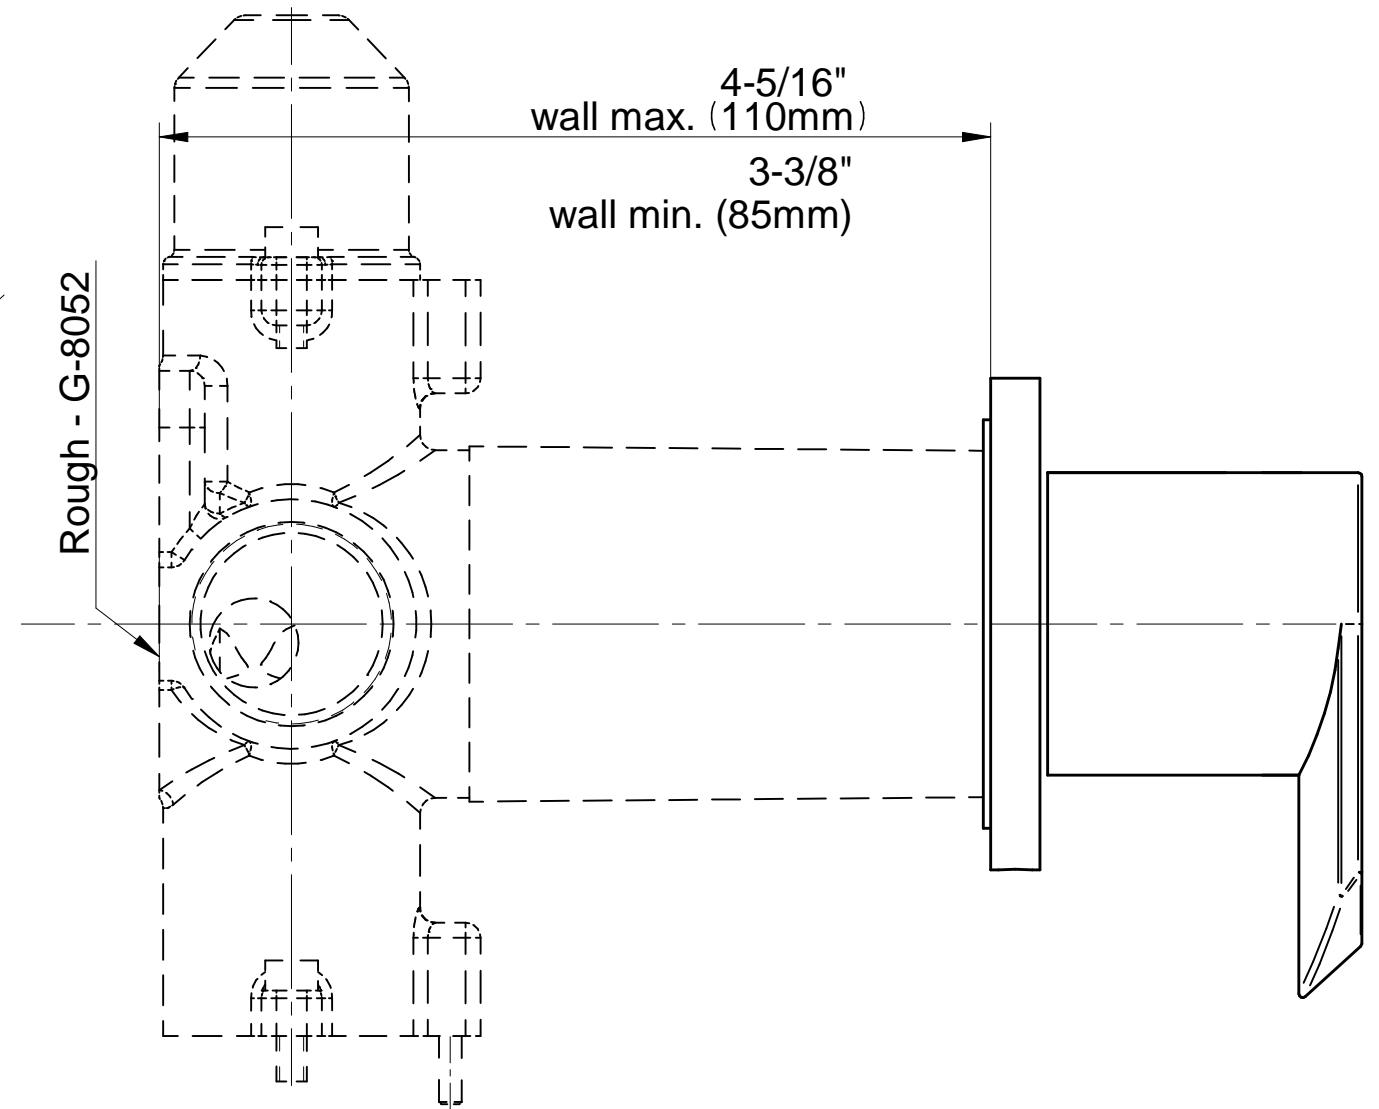

G-8068-LM45E1

PHASE Series