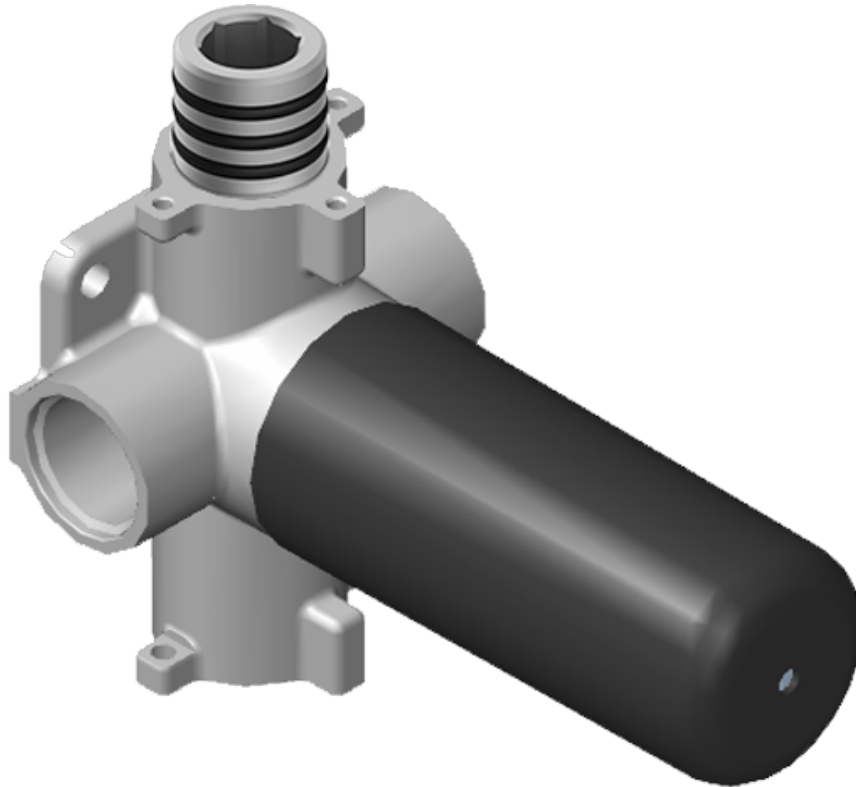

SHOWER
M-Series Full Thermostatic
Shower System
GL3.112SH-LM45E0

GRAFF®

Information

- 3/4" thermostatic valve and trim
- 8" showerhead with 12" wall-mounted shower arm
- Flush-mounted swivel body sprays (3 pieces)
- Wall-mounted slide bar set with handshower and 59" hose
- Slide bar is PC/BK and PC/WT for BK and WT finishes
- Stop/volume control valve and 2-way diverter valve
- Showerhead features no-clog, easy-clean spray nozzles
- Optional extension kit
- 3/4" thermostatic rough valve flow rate ~12.9 gpm @60 psi
- Flow rates: showerhead ≤ 1.8 max gpm, handshower ≤ 1.5 max gpm, body sprays ≤ 1.5 max gpm each

www.graff-faucets.com | phone: 800-954-4723

SHOWER
Phase M-Series Thermostatic
Valve Trim with Handle
G-8037-LM45E-T

GRAFF[®]

Information

- Single metal handle
- Decorative trim plate
- Use with G-8006 thermostatic rough valve
- To complete package, you must order rough valve
- ADA

Polished
Nickel

Architectural
White

G-8037-LM45E

PHASE Series

SHOWER
Two-Way Diverter Volume Control
Valve WITH Off Function and Pass-
Through
G-8052

GRAFF®

Information

- 11.7 gpm @ 60 psi
- 3/4" universal inlets/outlets with female threads
- Operates one function at a time
- Stacking inlet and pass-through port feature
- Supplied with protective plastic cover
- CALGreen compliant depending on functions

Polished
Nickel

Architectural
White

SHOWER
Phase M-Series 2-Way Diverter
Valve Trim with Handle
G-8068-LM45E1-T

GRAFF[®]

Information

- Single metal handle
- Decorative trim plate
- Use with G-8052 2-way diverter volume control rough valve WITH off function and pass-through
- To complete package, you must order rough valve
- ADA