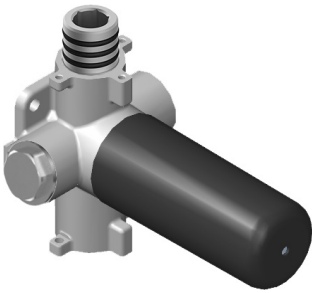

Polished
Nickel

Architectural
White

G-8076

M-Series

Stop/Volume Control Rough Valve with Pass-Through

GRAFF[®]
CUTTING EDGE DESIGN

Product Features

- 13.2 gpm @ 60 psi
- 3/4" universal inlets/outlets with female threads
- Stacking inlet and pass-through port feature
- Supplied with protective plastic cover
- CalGreen compliant dependent on functions

www.graff-faucets.com | phone: 800-954-4723

SHOWER
Phase M-Series Stop/Volume
Control Valve Trim with Handle
G-8097-LM45E1-T

GRAFF®

Information

- Single metal handle
- Decorative trim plate
- Use with G-8076 Stop/Volume Control rough valve with Pass-Through or G-8077 Stop/Volume Control rough valve
- To complete package, you must order rough valve
- ADA