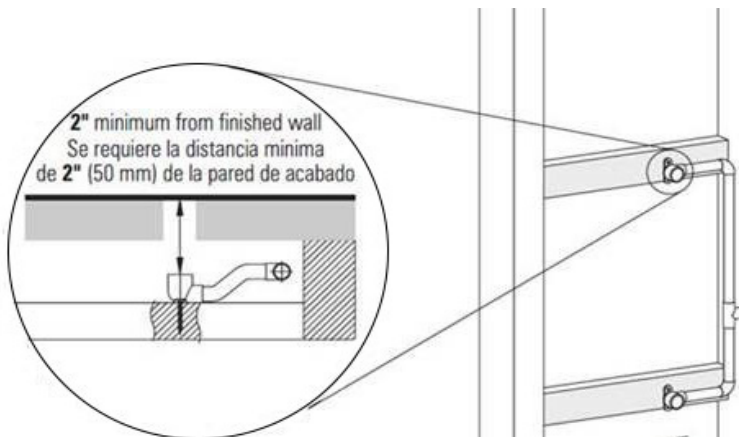

* Special order finish- call for availability