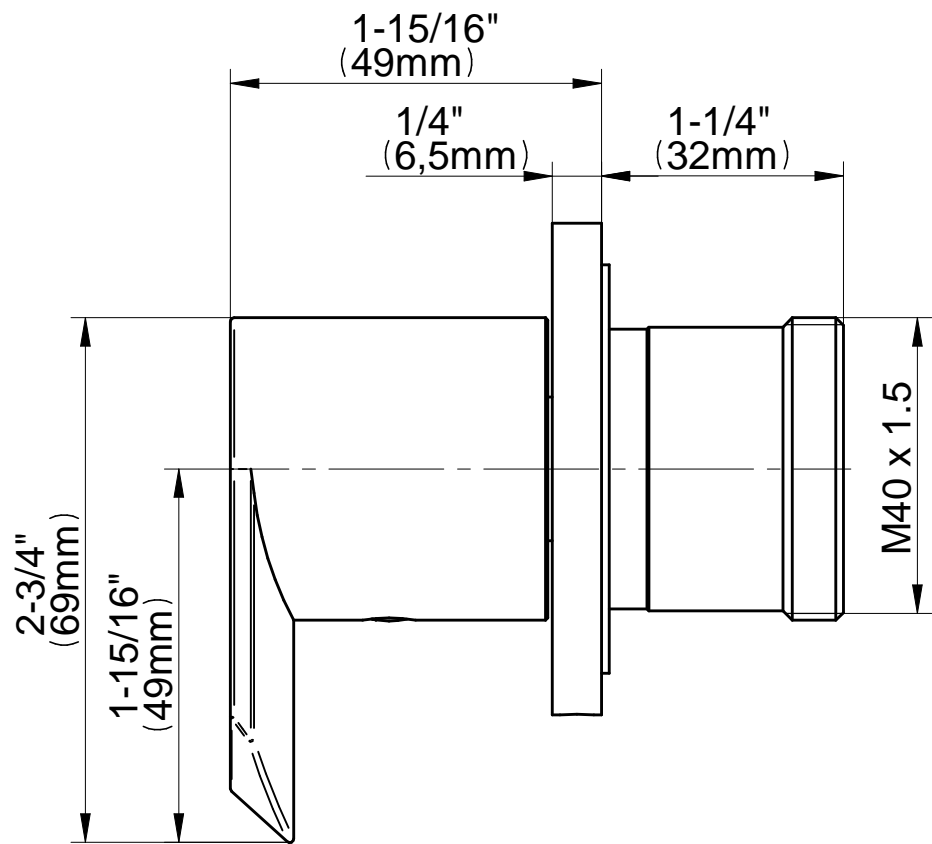

G-8068-LM45E1

PHASE Series