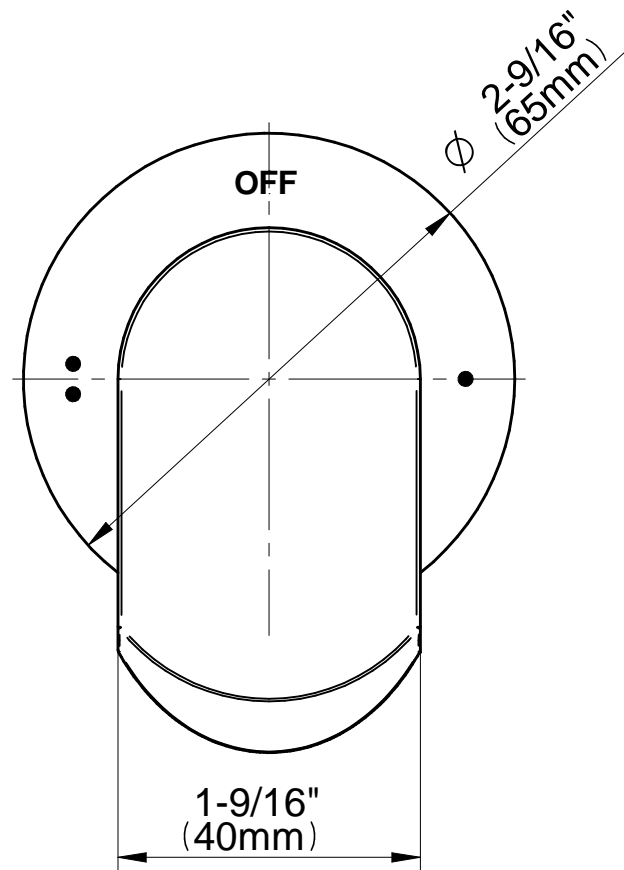

G-8068-LM45E1

PHASE Series