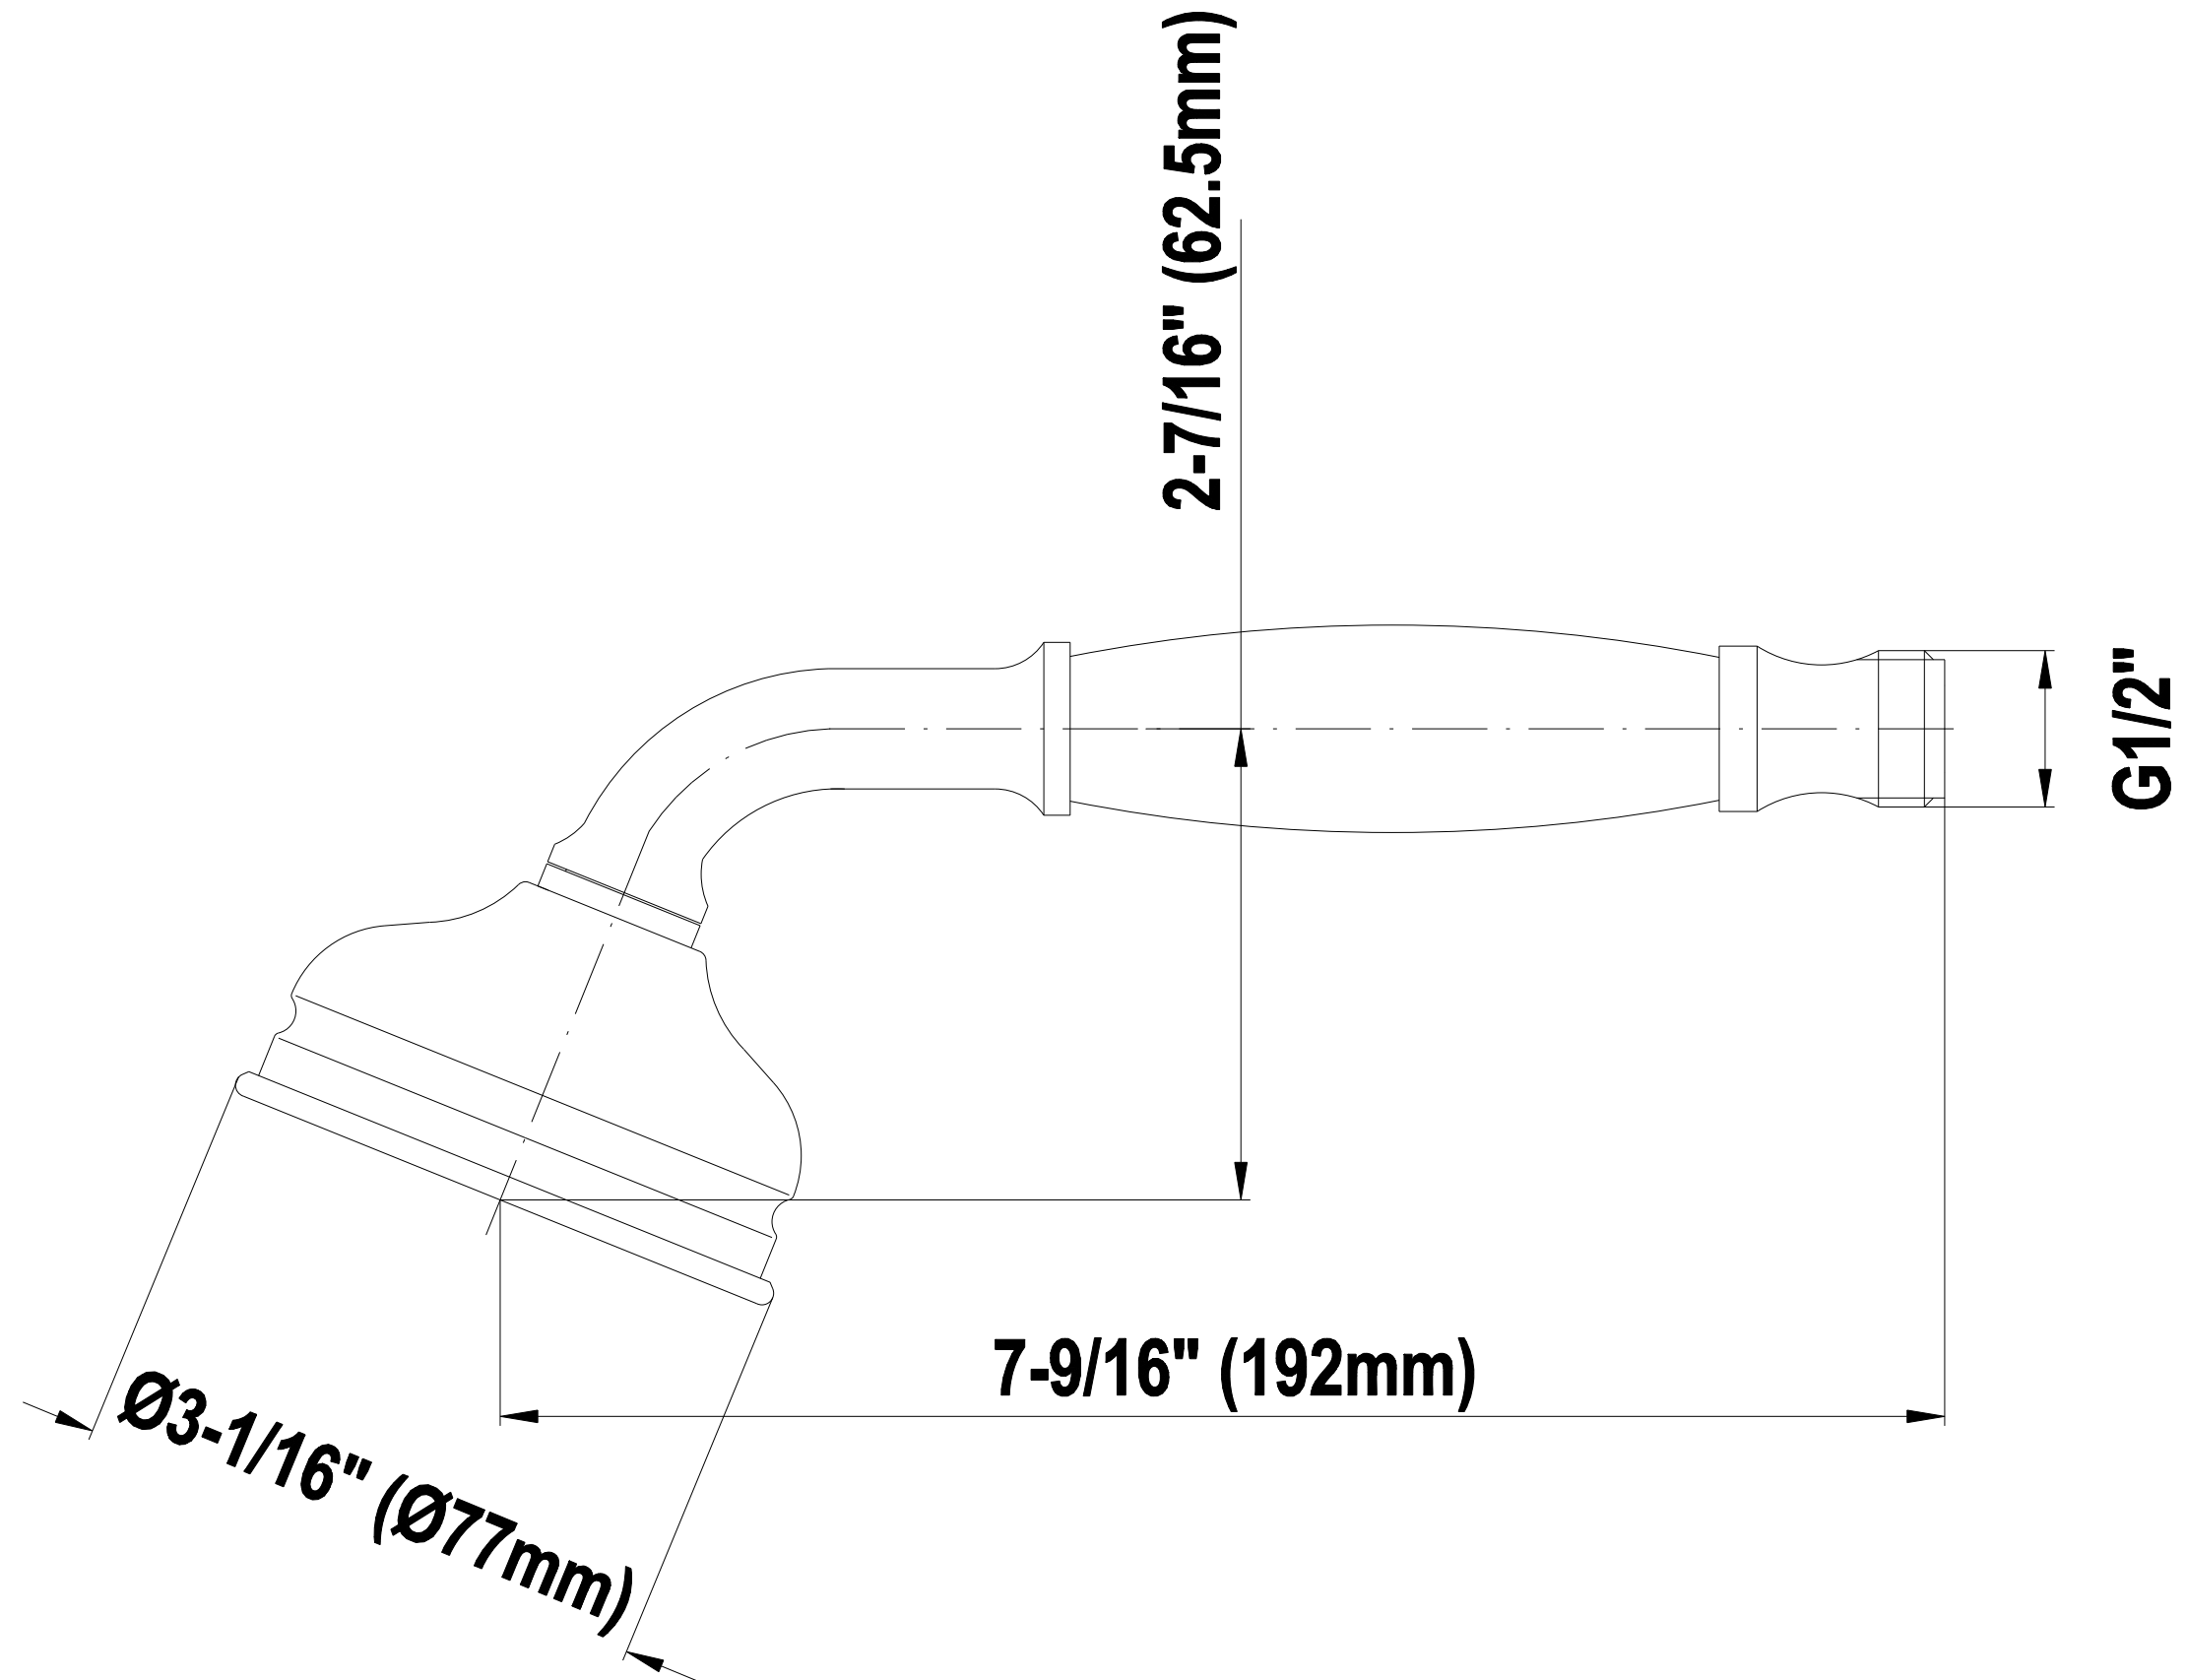

SHOWER
Canterbury Thermostatic Set
w/Body Sprays & Handshower
(Rough & Trim)
GA1.222B-LM34S

GRAFF®

Information

- 3/4" Thermostatic Valve
- 8" Showerhead with 11" Wall-Mount Arm & Flange
- Swivel Body Sprays (3 pieces)
- Handshower Set w/Wall Bracket and Wall Elbow
- Stop/Volume Control Valves (3 pieces)
- Showerhead Features No-Clog, Easy-Clean Spray Nozzles
- Optional Extension Kit
- 3/4" Thermostatic Rough Valve Flow Rate ~18 gpm @60 psi
- Flow Rates: showerhead ≤ 2.0 max gpm, handshower ≤ 1.5 max gpm

Information

- Sunflower shape
- 112 no-clog, easy-clean rubber spray nozzles
- Metal ball-joint allows for showerhead angle adjustment
- Showerhead flow rate ≤ 1.8 max gpm
- Recommend use with ceiling shower arm
- Recommended for use at no more than 10 degrees tilt
- CALGreen

Polished
Chrome

Polished
Nickel

Steelnox®
(Satin Nickel)

Traditional Handshower G-8604

SHOWER
59" Shower Hose
G-8605

GRAFF®

Information

- Brass spiral flexible hose with conical nut