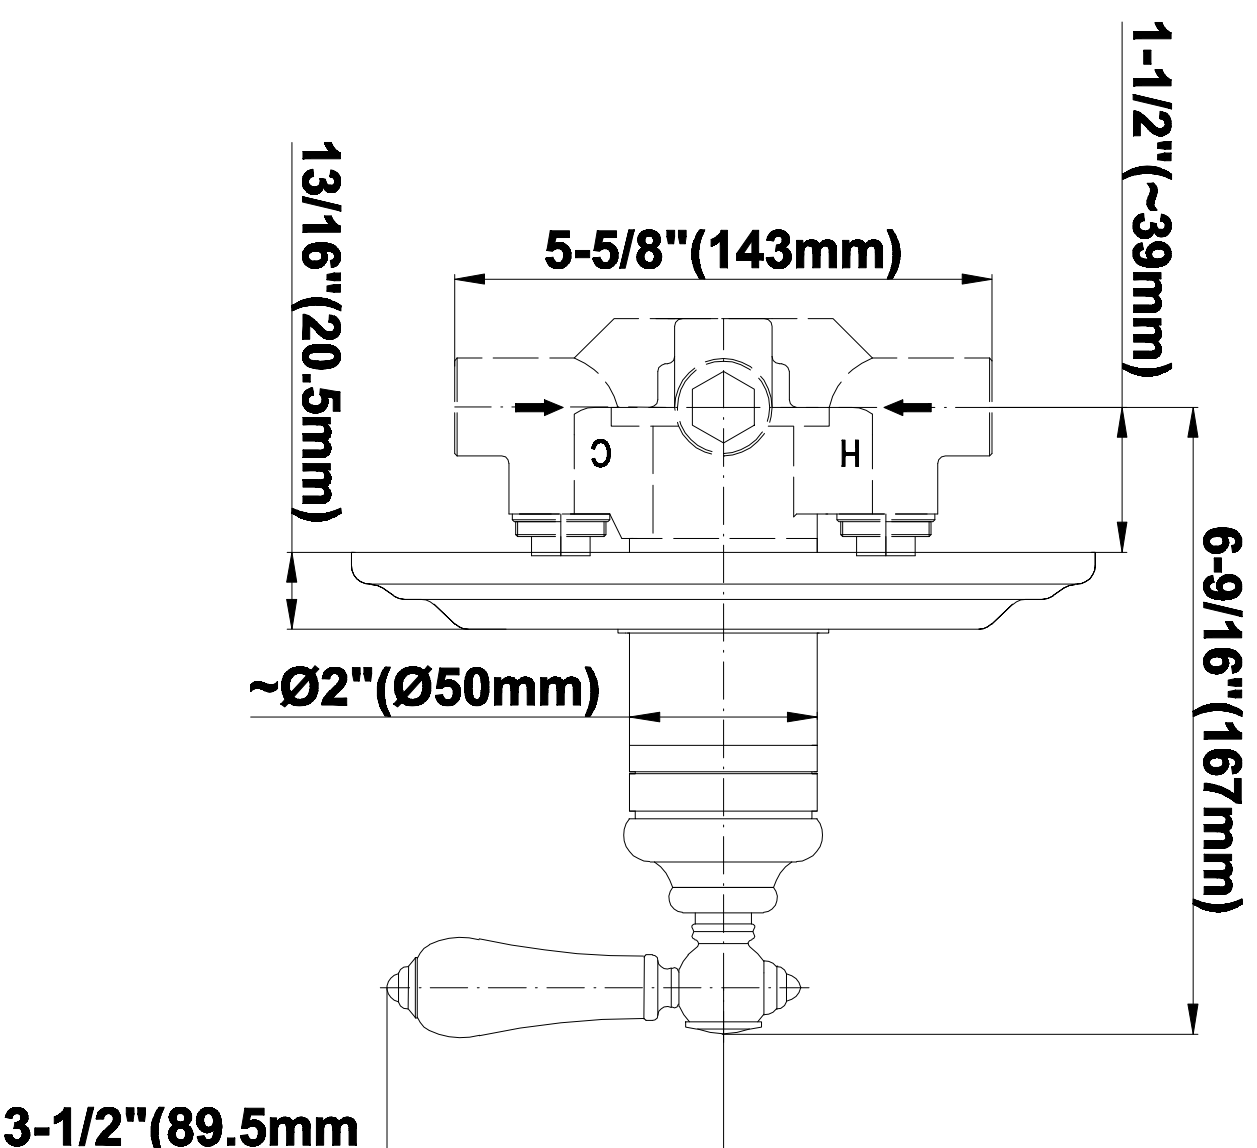

SHOWER
Canterbury Thermostatic Set
w/Body Sprays & Handshower
(Rough & Trim)
GA1.222B-LM34S

GRAFF®

Information

- 3/4" Thermostatic Valve
- 8" Showerhead with 11" Wall-Mount Arm & Flange
- Swivel Body Sprays (3 pieces)
- Handshower Set w/Wall Bracket and Wall Elbow
- Stop/Volume Control Valves (3 pieces)
- Showerhead Features No-Clog, Easy-Clean Spray Nozzles
- Optional Extension Kit
- 3/4" Thermostatic Rough Valve Flow Rate ~18 gpm @60 psi
- Flow Rates: showerhead ≤ 2.0 max gpm, handshower ≤ 1.5 max gpm

SHOWER
Rough
G-8005

GRAFF®

Information

- 18.4 gpm @ 60 psi
- 3/4" universal inlets/outlets with female threads
- Built-in service stops
- Complete serviceability from front of all units
- Supplied with protective plastic cover
- Thermostatic valve uses a paraffin wax cartridge

Steelnox®
(Satin Nickel)

G-8030

SHOWER
Rough
G-8075

GRAFF®

Information

- 3/4" universal inlets/outlets with female threads
- Supplied with protective plastic cover

Finishes

Olive Bronze

Information

- Sunflower shape
- 112 no-clog, easy-clean rubber spray nozzles
- Metal ball-joint allows for showerhead angle adjustment
- Showerhead flow rate ≤ 1.8 max gpm
- Recommend use with ceiling shower arm
- Recommended for use at no more than 10 degrees tilt
- CALGreen