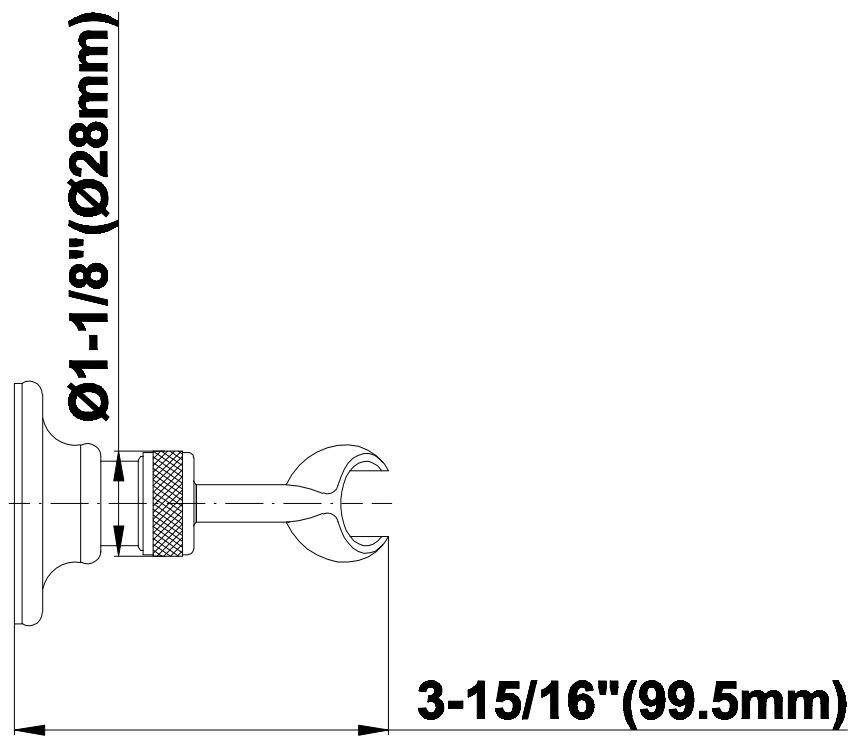

SHOWER
Canterbury Thermostatic Set
w/Body Sprays & Handshower
(Rough & Trim)
GA1.222B-LM34S

GRAFF®

Information

- 3/4" Thermostatic Valve
- 8" Showerhead with 11" Wall-Mount Arm & Flange
- Swivel Body Sprays (3 pieces)
- Handshower Set w/Wall Bracket and Wall Elbow
- Stop/Volume Control Valves (3 pieces)
- Showerhead Features No-Clog, Easy-Clean Spray Nozzles
- Optional Extension Kit
- 3/4" Thermostatic Rough Valve Flow Rate ~18 gpm @60 psi
- Flow Rates: showerhead ≤ 2.0 max gpm, handshower ≤ 1.5 max gpm

SHOWER
Rough
G-8005

GRAFF®

Information

- 18.4 gpm @ 60 psi
- 3/4" universal inlets/outlets with female threads
- Built-in service stops
- Complete serviceability from front of all units
- Supplied with protective plastic cover
- Thermostatic valve uses a paraffin wax cartridge

Information

- Sunflower shape
- 112 no-clog, easy-clean rubber spray nozzles
- Metal ball-joint allows for showerhead angle adjustment
- Showerhead flow rate ≤ 1.8 max gpm
- Recommend use with ceiling shower arm
- Recommended for use at no more than 10 degrees tilt
- CALGreen

- Solid brass construction
- Swivel holder

Finishes

Olive Bronze

Polished
Chrome

Polished
Nickel

Steelnox®
(Satin Nickel)

G-8602

SHOWER
Traditional Wall Supply Elbow
G-8603