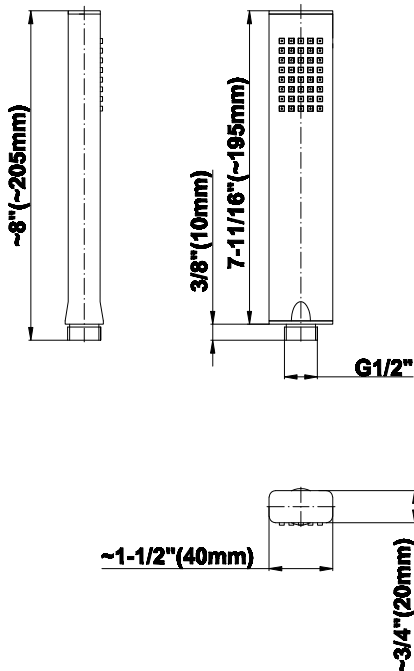

SHOWER
Contemporary handshower w/Wall
Bracket
G-8649

GRAFF[®]

Information

- Handshower with holder
- 59" shower hose and wall supply elbow
- Bracket fits all hoses with conical nut
- Handshower flow rate ≤ 1.5 max gpm
- Includes internal backflow preventer
- CALGreen

Finishes

G-8654

Shower Components Contemporary Rectangle Handshower

Product Features

- Smooth, all-metal handle
- Shower hose not included
- Includes internal backflow preventer
- Handshower flow rate ≤ 1.5 max gpm

* Special order finish- call for availability

The measurements shown are for reference only. Products and specifications shown are subject to change without notice. Revised 11/2019

www.graff-designs.com | phone: 800-954-4723