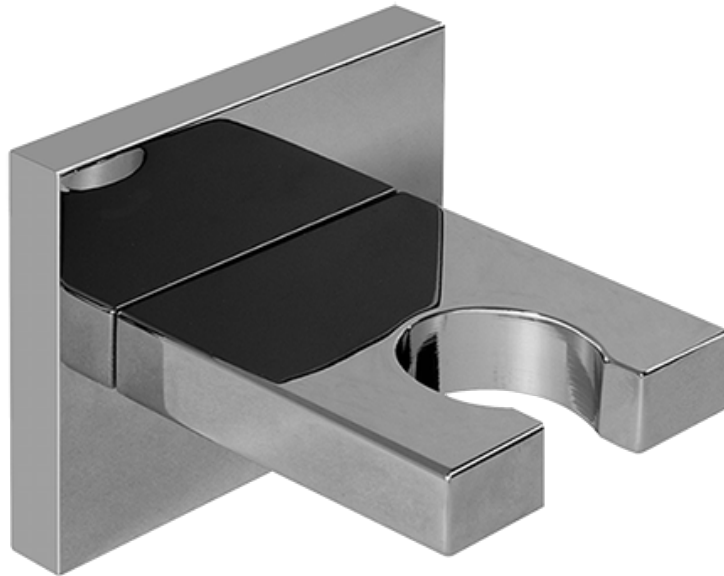

SHOWER
Contemporary handshower w/Wall
Bracket
G-8649

GRAFF[®]

Information

- Handshower with holder
- 59" shower hose and wall supply elbow
- Bracket fits all hoses with conical nut
- Handshower flow rate ≤ 1.5 max gpm
- Includes internal backflow preventer
- CALGreen

G-8649

Information

- Brass spiral flexible hose with conical nut

Finishes

Product Features

- Brass spiral flexible hose with conical nut

Warranty

- Limited lifetime warranty

* Special order finish- call for availability

SHOWER
Contemporary Square Wall
Bracket for Handshower
G-8632

GRAFF®

Information

- Solid brass construction

Finishes

G-8632

Contemporary Square Wall Bracket for Handshower

GRAFF®

Information

- 1/2" NPT female thread inlet

Finishes

G-8633

Contemporary Square Wall Supply Elbow

Product Features

- 1/2" NPT female thread inlet