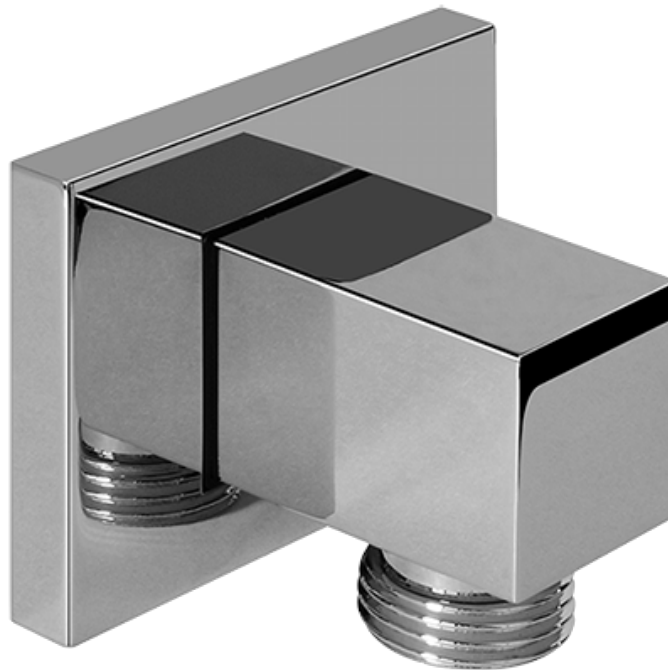

SHOWER
Contemporary handshower w/Wall
Bracket
G-8649

GRAFF[®]

Information

- Handshower with holder
- 59" shower hose and wall supply elbow
- Bracket fits all hoses with conical nut
- Handshower flow rate ≤ 1.5 max gpm
- Includes internal backflow preventer
- CALGreen

* Special order finish- call for availability

SHOWER
Contemporary Square Wall
Bracket for Handshower
G-8632

GRAFF®

Information

- Solid brass construction

Finishes

G-8632

Contemporary Square Wall Bracket for Handshower

Product Features

- Solid brass construction

Available Finishes

- Polished Chrome
G-8632-PC
- Steelnox[®]
G-8632-SN

Warranty

- Limited lifetime warranty

For complete warranty information go to
<http://www.graff-faucets.com/en/info/faqs>

GRAFF®

Information

- 1/2" NPT female thread inlet

Finishes

G-8633

Contemporary Square Wall Supply Elbow

Product Features

- 1/2" NPT female thread inlet