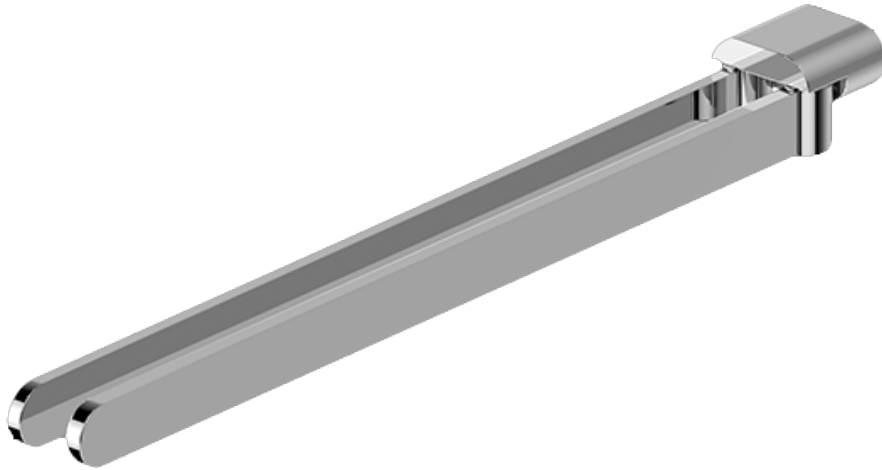

BATHROOM  
Phase/Terra Dual Towel Bar  
**G-9411**

**GRAFF®**

**Finishes**

24K Gold

24K Brushed  
Gold

Brushed Brass  
PVD

Architectural  
Black™

Brushed  
Nickel