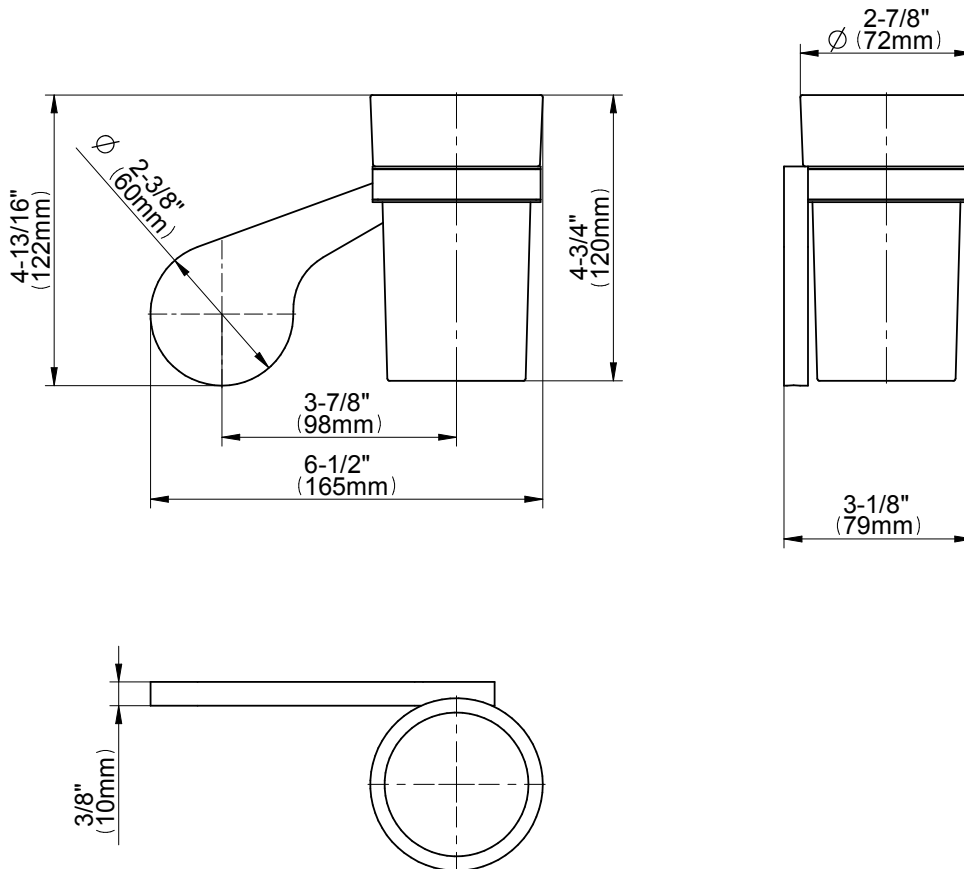

The measurements shown are for reference only. Products and specifications shown are subject to change without notice. Revised 10/2012.

www.graff-faucets.com | phone: 800-954-4723