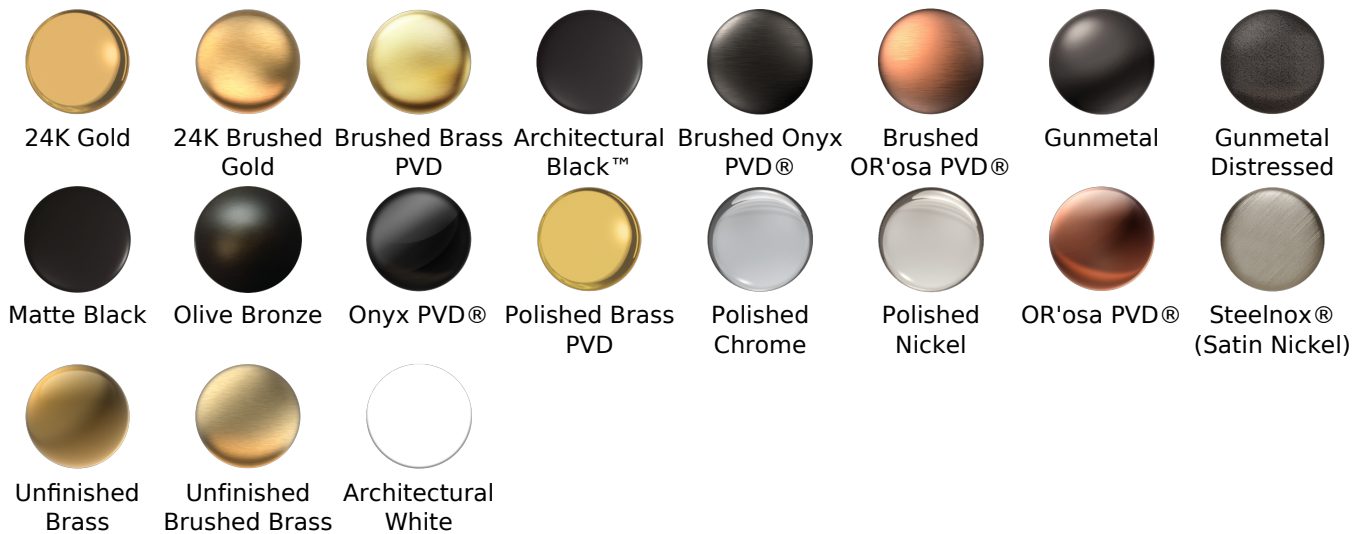

BATHROOM
Tumbler & Holder
G-9202

GRAFF®

Finishes

G-9202
Sento Collection
Tumbler & Holder

Available Finishes

- Polished Chrome G-9202-PC
- Steelnox® G-9202-SN
- Olive Bronze G-9202-OB
- Polished Nickel G-9202-PN
- Architectural Black G-9202-BK
- Architectural White G-9202-WT