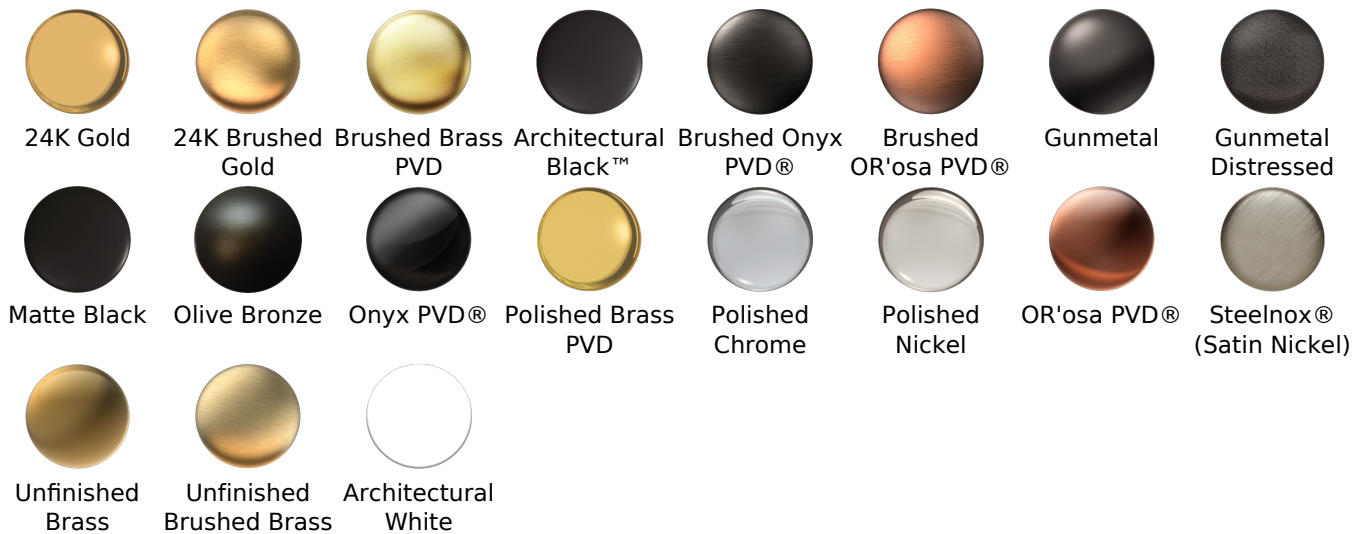

BATHROOM
Soap Dish Holder
G-9201

GRAFF®

Finishes

G-9201
Sento Collection
Soap Dish & Holder

Available Finishes

- Polished Chrome G-9201-PC
- Steelnox[®] G-9201-SN
- Olive Bronze G-9201-OB
- Polished Nickel G-9201-PN
- Architectural Black G-9201-BK
- Architectural White G-9201-WT