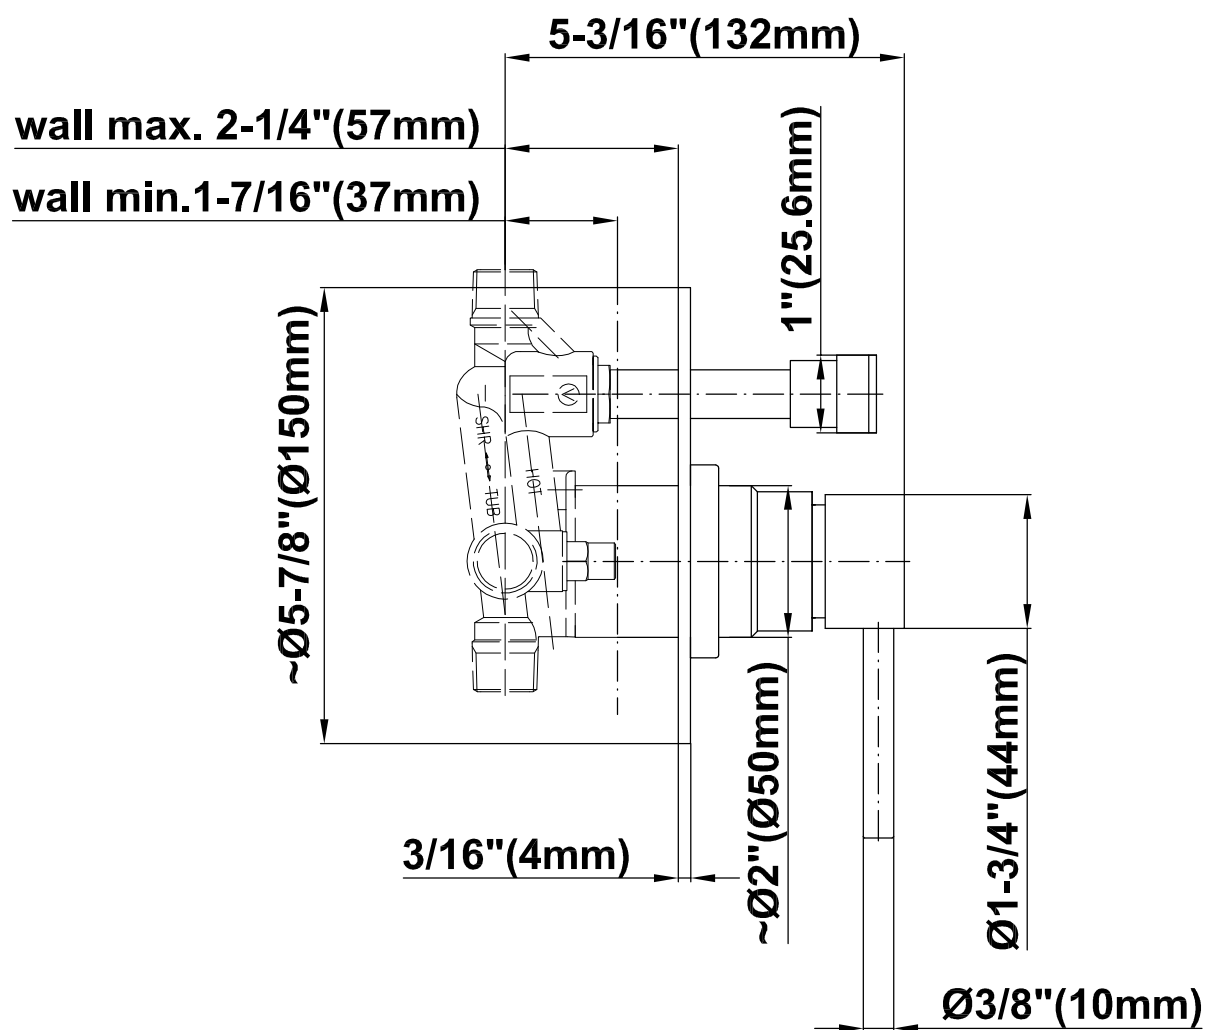

SHOWER  
Pressure Balancing Shower  
System - Tub and Shower  
**G-7280-LM37S**

---

**GRAFF®**

## Information

- 1/2" pressure balance valve with diverter and trim
- 8" showerhead with 12" wall-mounted shower arm
- Showerhead features no-clog, easy-clean spray nozzles
- 6" contemporary tub spout
- Optional extension kit
- Showerhead flow rate  $\leq 1.8$  max gpm
- ADA
- CALGreen

# G-7280-LM37S

SHOWER  
 Concealed Pressure Balancing  
 Valve Rough w/Diverter  
**G-7055**

**Information**

- Anti-scald protection
- 1/2" universal inlets/outlets with male threads
- Built-in service stops
- Push-button diverter
- For use with tub & shower configuration
- Supplied with protective plastic guard