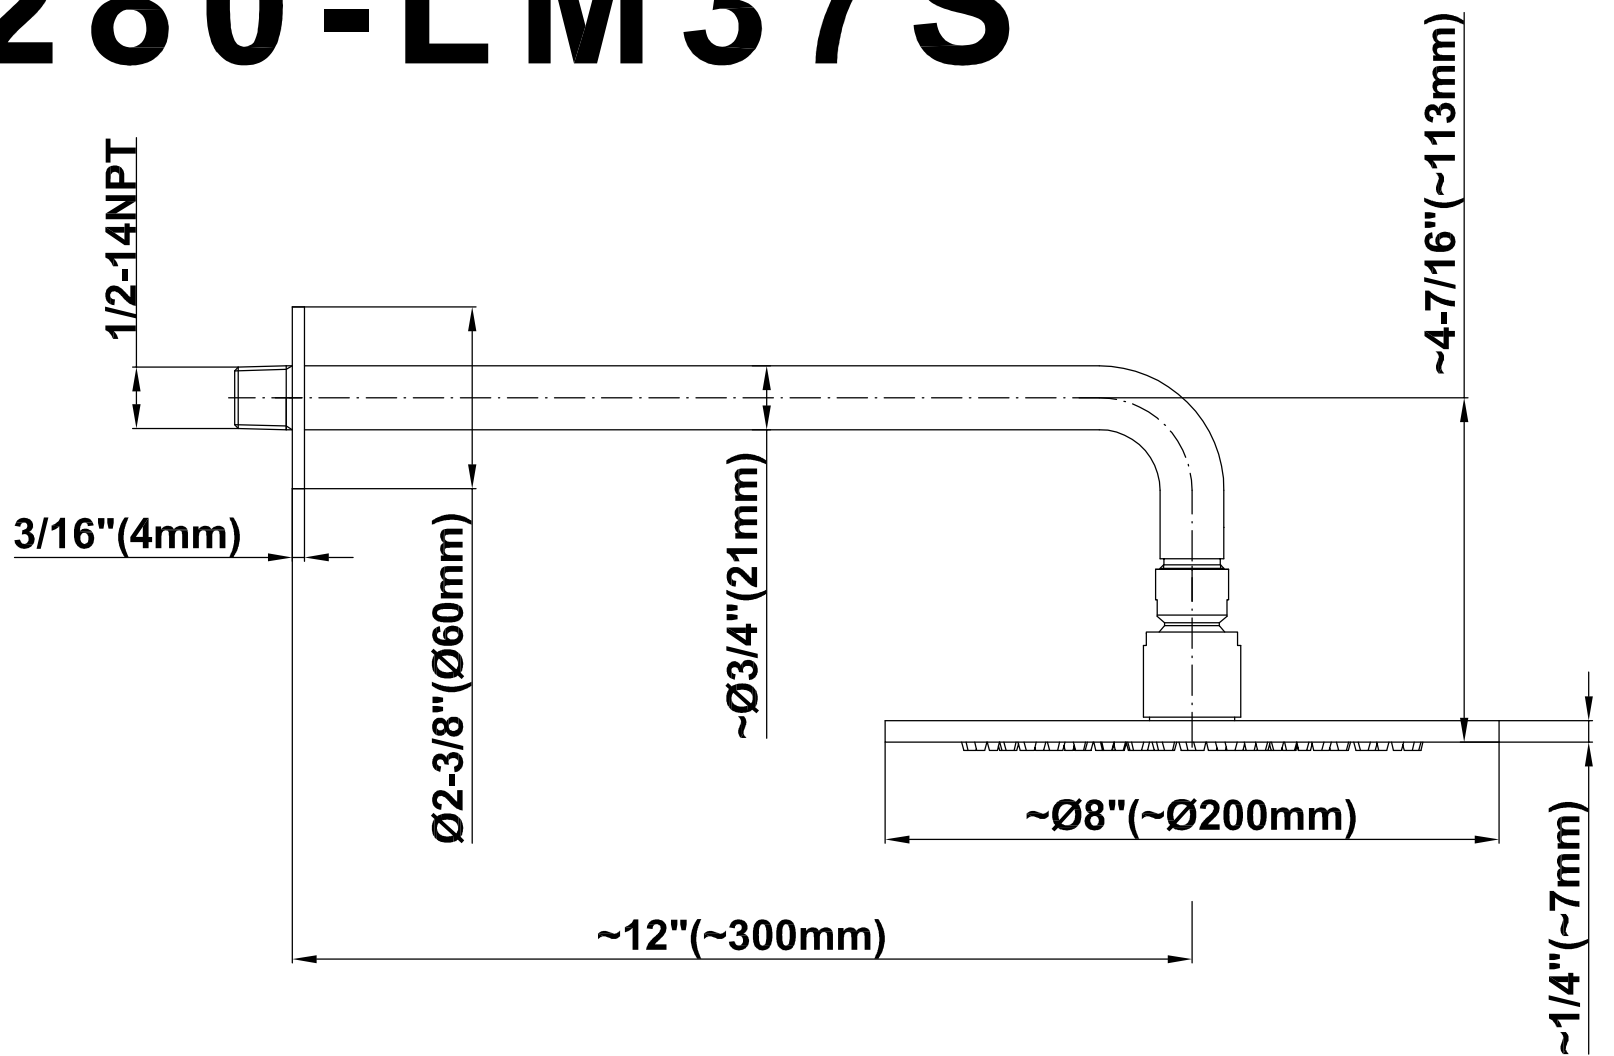

SHOWER  
Pressure Balancing Shower  
System - Tub and Shower  
**G-7280-LM37S**

---

**GRAFF®**

## Information

- 1/2" pressure balance valve with diverter and trim
- 8" showerhead with 12" wall-mounted shower arm
- Showerhead features no-clog, easy-clean spray nozzles
- 6" contemporary tub spout
- Optional extension kit
- Showerhead flow rate  $\leq 1.8$  max gpm
- ADA
- CALGreen

# G-7280-LM37S

SHOWER  
 Concealed Pressure Balancing  
 Valve Rough w/Diverter  
**G-7055**

**Information**

- Anti-scald protection
- 1/2" universal inlets/outlets with male threads
- Built-in service stops
- Push-button diverter
- For use with tub & shower configuration
- Supplied with protective plastic guard