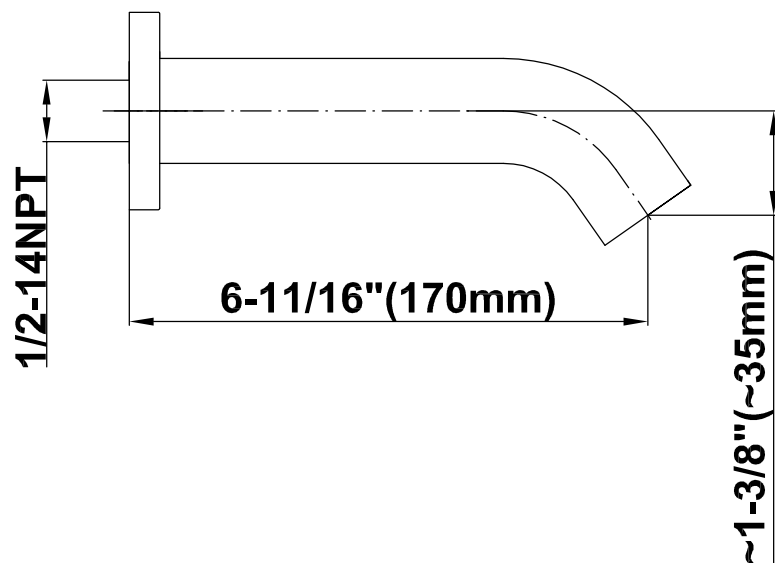

G-7280-LM37S