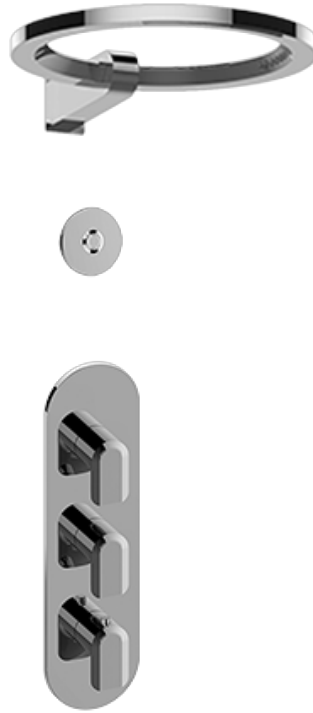

SHOWER  
M-Series Thermostatic Shower  
System - Ametis Ring  
**GL3.009WB-LM58E0**

---

**GRAFF**<sup>®</sup>

## Information

- 3/4" thermostatic valve and trim
- 3/4" stop/volume control valve (2 pieces)
- G-8760 Ametis Ring with waterfall and rain shower settings, features no-clog, easy-clean nozzles
- Single LED light with 6 color variations
- Includes wall-mount button for LED control box
- Optional extension kit
- Flow rates: rain shower  $\leq 2.0$  max gpm, waterfall  $\leq 2.0$  max gpm
- ADA

SHOWER  
Sento M-Series Valve Trim with  
Three Handles

GRAFF®

**Information**

- Three metal handles
- Decorative trim plate
- Use with M-Series rough valves
- ADA

**Finishes**

Architectural  
Black™

Matte Black