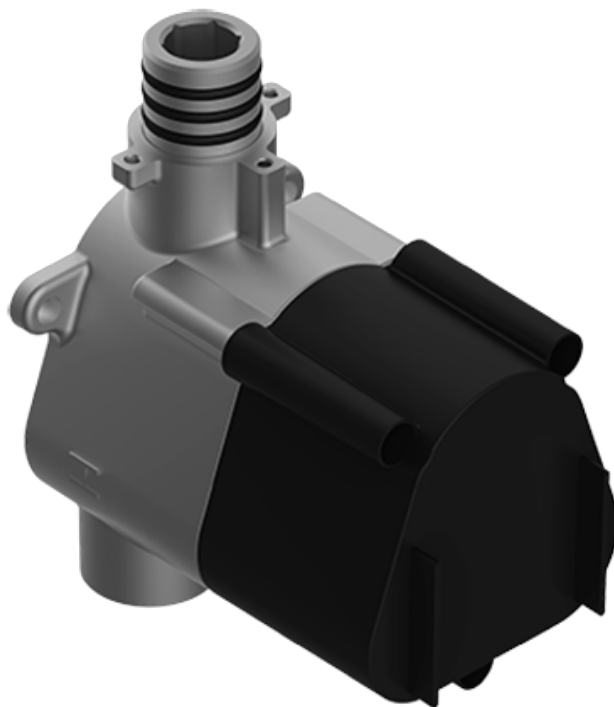

SHOWER  
M-Series Thermostatic Shower  
System - Ametis Ring  
**GL3.009WB-LM58E0**

---

**GRAFF**<sup>®</sup>

## Information

- 3/4" thermostatic valve and trim
- 3/4" stop/volume control valve (2 pieces)
- G-8760 Ametis Ring with waterfall and rain shower settings, features no-clog, easy-clean nozzles
- Single LED light with 6 color variations
- Includes wall-mount button for LED control box
- Optional extension kit
- Flow rates: rain shower  $\leq 2.0$  max gpm, waterfall  $\leq 2.0$  max gpm
- ADA

SHOWER  
Sento M-Series Valve Trim with  
Three Handles

GRAFF®

**Information**

- Three metal handles
- Decorative trim plate
- Use with M-Series rough valves
- ADA

**Finishes**

Architectural  
Black™

Matte Black

## Sento Series

SHOWER  
Thermostatic Rough Valve  
**G-8006**

**GRAFF**<sup>®</sup>