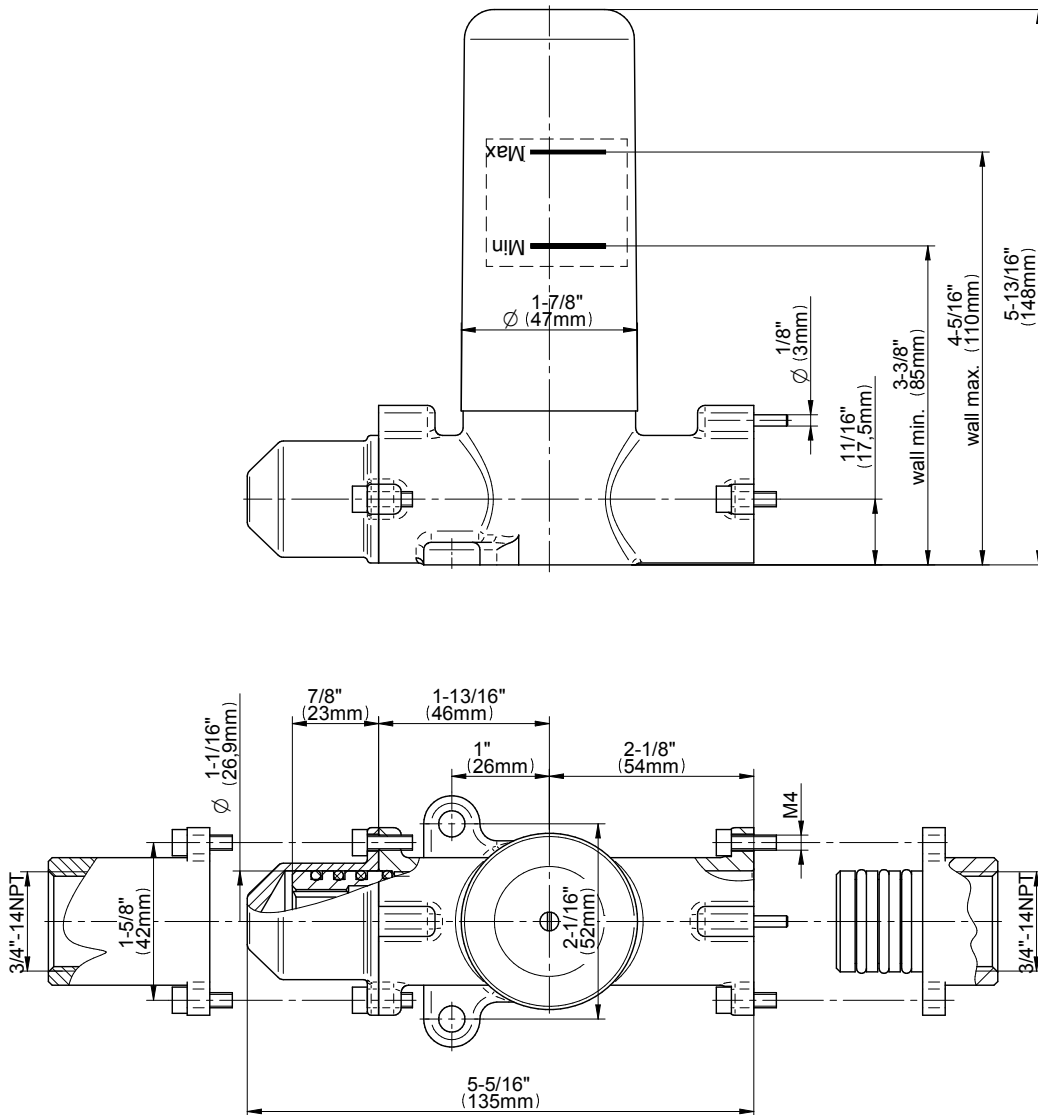

The measurements shown are for reference only. Products and specifications shown are subject to change without notice. Revised 3/2016.

www.graff-faucets.com | phone: 800-954-4723