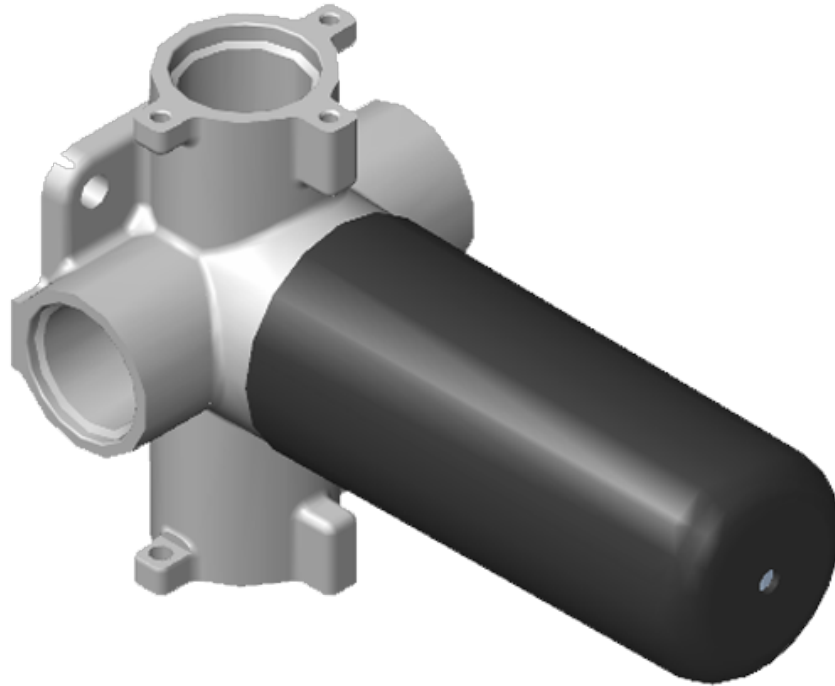

BATHROOM
M-Series Thermostatic Shower
System - Tub and Shower with
Handshower
GL3.612WT-LM46E0

GRAFF®

Information

- 3/4" thermostatic valve and trim
- 3/4" stop/volume control and 3-way diverter valve
- 8" showerhead with 12" wall-mounted shower arm
- Showerhead features no-clog, easy-clean spray nozzles
- Handshower set with wall-mounted slide bar and 59" hose (PVD finishes use 59" flex hose)
- 6" contemporary tub spout
- Optional extension kit
- Flow rates: showerhead ≤ 1.8 max gpm, handshower ≤ 1.5 max gpm
- ADA
- CALGreen

Finishes

G-8006

M-Series

3/4" Concealed Thermostatic Rough Valve

Product Features

- 12.9 gpm @ 60 psi
- 3/4" universal inlets
- Built-in service stops
- Stacking outlet feature
- Complete serviceability from front of all units
- Supplied with protective plastic cover
- CalGreen compliant dependent on functions

www.graff-faucets.com | phone: 800-954-4723

BATHROOM
Three-Way Diverter Control Valve
WITH Off Function (No Pass-
Through)
G-8053

GRAFF®

Information

- ~11.4 gpm @ 60 psi
- 3/4" universal inlets/outlets with female threads
- Operates one function at a time
- Stacking inlet feature
- Supplied with protective plastic cover
- CALGreen compliant depending on functions

Finishes

G-8053

M-Series

3-Way Diverter Control Valve WITH Off Function (No Pass-Through)

Product Features

- 3/4" universal inlets/outlets with female threads
- Stacking inlet feature
- Supplied with protective plastic cover
- CalGreen compliant dependent on functions