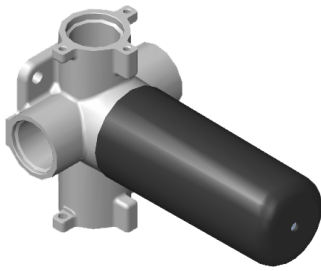

BATHROOM
M-Series Thermostatic Shower
System - Tub and Shower with
Handshower
GL3.612WT-LM46E0

GRAFF®

Information

- 3/4" thermostatic valve and trim
- 3/4" stop/volume control and 3-way diverter valve
- 8" showerhead with 12" wall-mounted shower arm
- Showerhead features no-clog, easy-clean spray nozzles
- Handshower set with wall-mounted slide bar and 59" hose (PVD finishes use 59" flex hose)
- 6" contemporary tub spout
- Optional extension kit
- Flow rates: showerhead ≤ 1.8 max gpm, handshower ≤ 1.5 max gpm
- ADA
- CALGreen

Finishes

G-8006

M-Series

3/4" Concealed Thermostatic Rough Valve

Product Features

- 12.9 gpm @ 60 psi
- 3/4" universal inlets
- Built-in service stops
- Stacking outlet feature
- Complete serviceability from front of all units
- Supplied with protective plastic cover
- CalGreen compliant dependent on functions

www.graff-faucets.com | phone: 800-954-4723

BATHROOM
Three-Way Diverter Control Valve
WITH Off Function (No Pass-
Through)
G-8053

GRAFF®

Information

- ~11.4 gpm @ 60 psi
- 3/4" universal inlets/outlets with female threads
- Operates one function at a time
- Stacking inlet feature
- Supplied with protective plastic cover
- CALGreen compliant depending on functions

Finishes

G-8053

M-Series

3-Way Diverter Control Valve WITH Off Function (No Pass-Through)

Product Features

- 3/4" universal inlets/outlets with female threads
- Stacking inlet feature
- Supplied with protective plastic cover
- CalGreen compliant dependent on functions